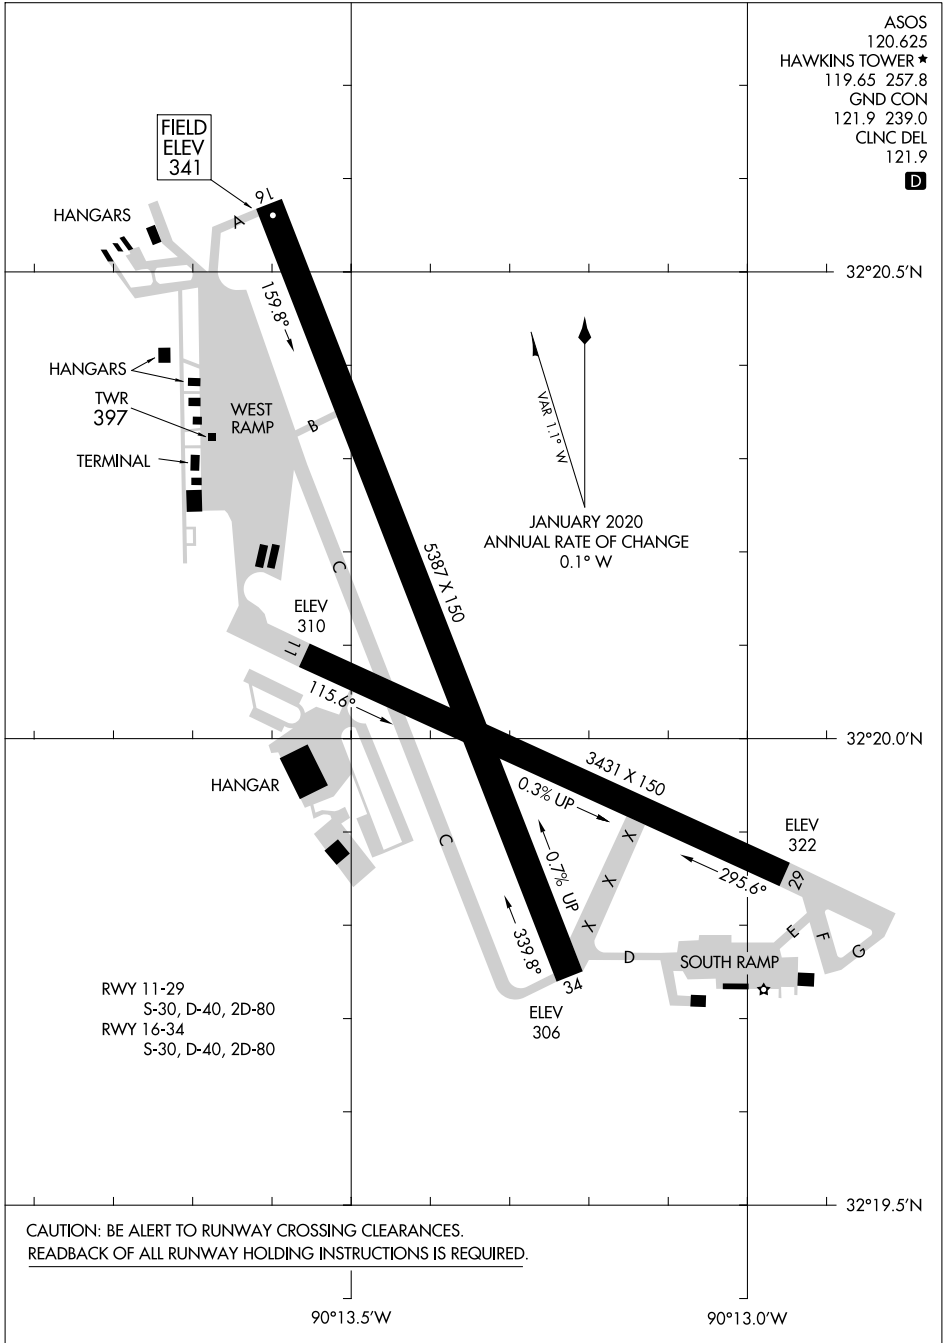

# AIRPORT DIAGRAM

AL-206 (FAA)

HAWKINS FLD (HKS)  
JACKSON, MISSISSIPPI

ASOS 120.625  
 HAWKINS TOWER ★  
 119.65 257.8  
 GND CON 121.9 239.0  
 CLNC DEL 121.9

D

SC-4, 28 NOV 2024 to 26 DEC 2024

SC-4, 28 NOV 2024 to 26 DEC 2024

CAUTION: BE ALERT TO RUNWAY CROSSING CLEARANCES.  
 READBACK OF ALL RUNWAY HOLDING INSTRUCTIONS IS REQUIRED.

# AIRPORT DIAGRAM

JACKSON, MISSISSIPPI  
HAWKINS FLD (HKS)