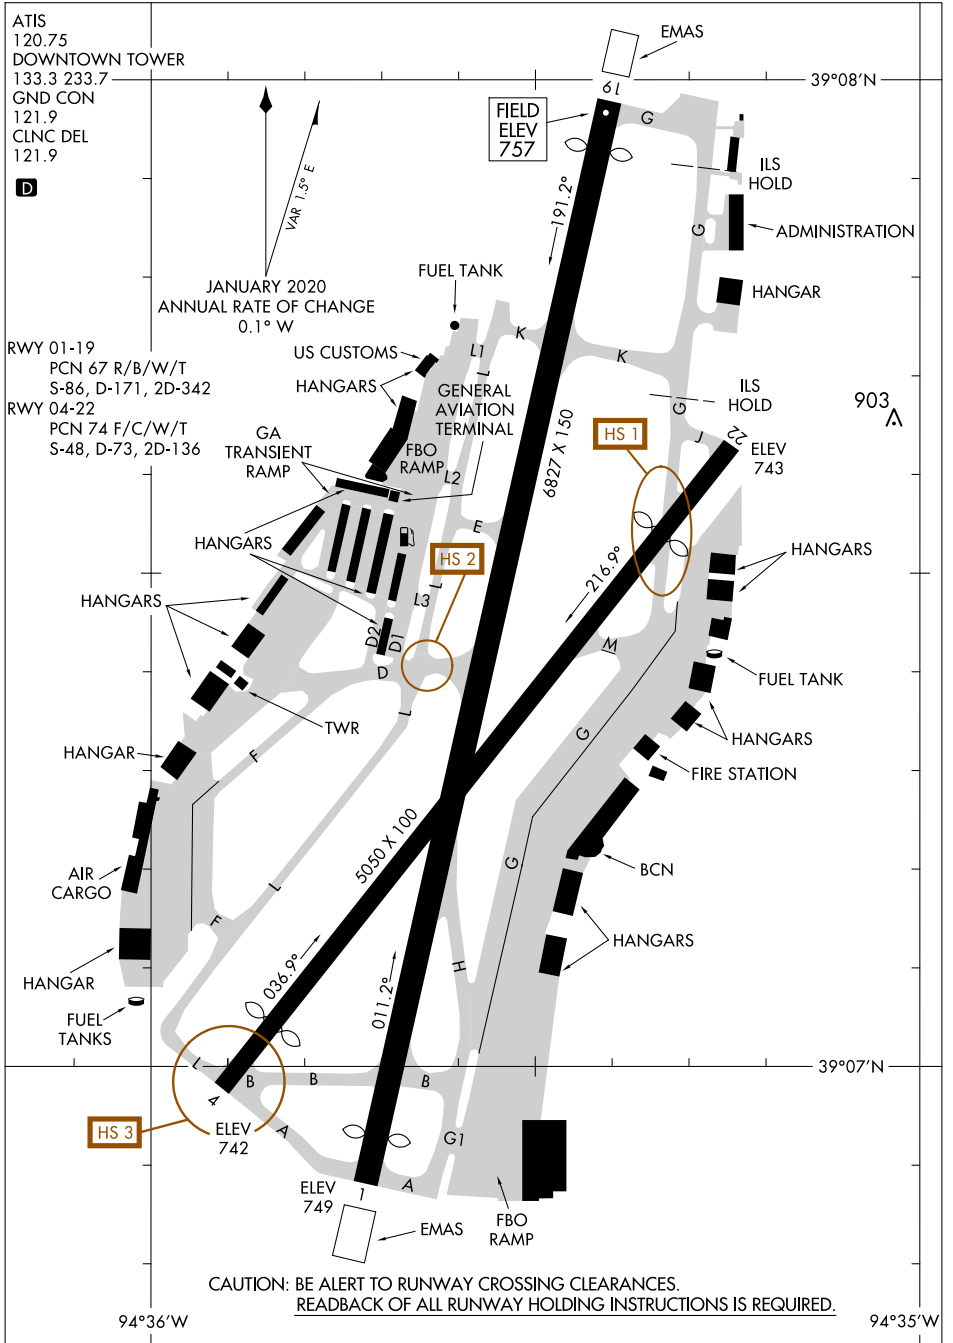

24081

AIRPORT DIAGRAM

CHARLES B WHEELER DOWNTOWN (MCK)
AL-213 (FAA) KANSAS CITY, MISSOURI

NC-3, 28 NOV 2024 to 26 DEC 2024

NC-3, 28 NOV 2024 to 26 DEC 2024

AIRPORT DIAGRAM

24081

KANSAS CITY, MISSOURI
CHARLES B WHEELER DOWNTOWN (MCK)