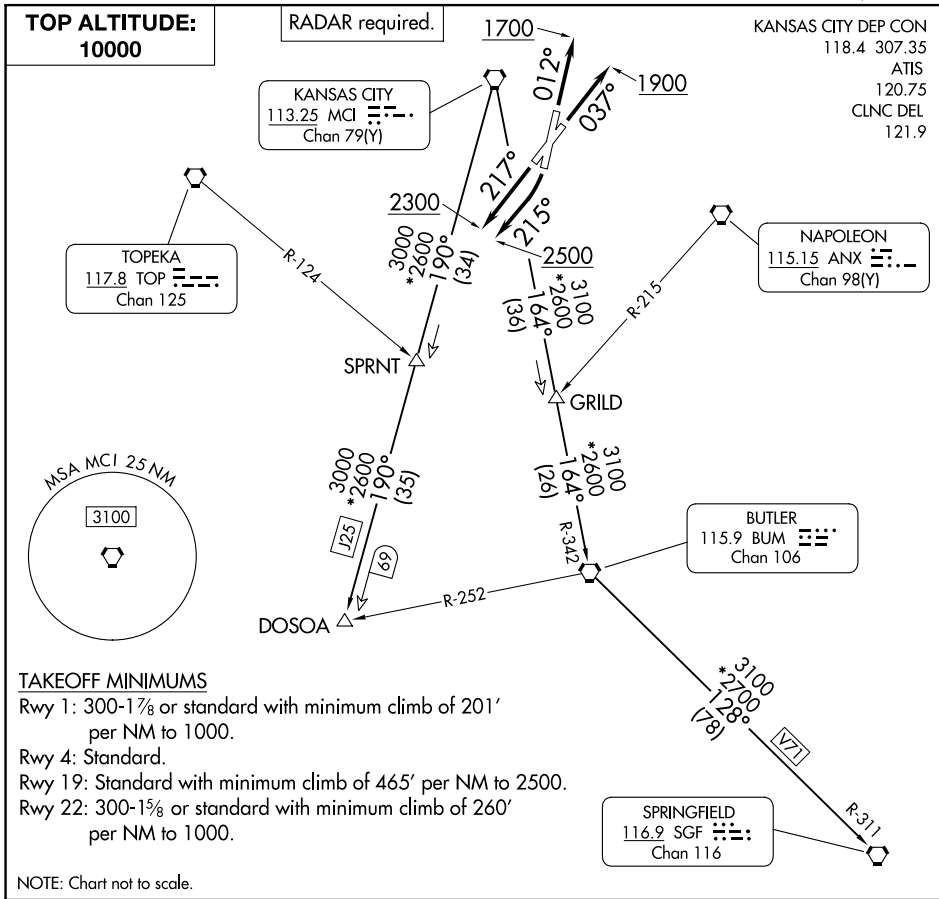

(RACER8.MCI) 24137

RACER EIGHT DEPARTURE

AL-213 (FAA)

CHARLES B WHEELER DOWNTOWN (MKC)

KANSAS CITY, MISSOURI

NC-3, 28 NOV 2024 to 26 DEC 2024

NC-3, 28 NOV 2024 to 26 DEC 2024

RACER EIGHT DEPARTURE

(RACER8.MCI) 05OCT23

KANSAS CITY, MISSOURI

CHARLES B WHEELER DOWNTOWN (MKC)