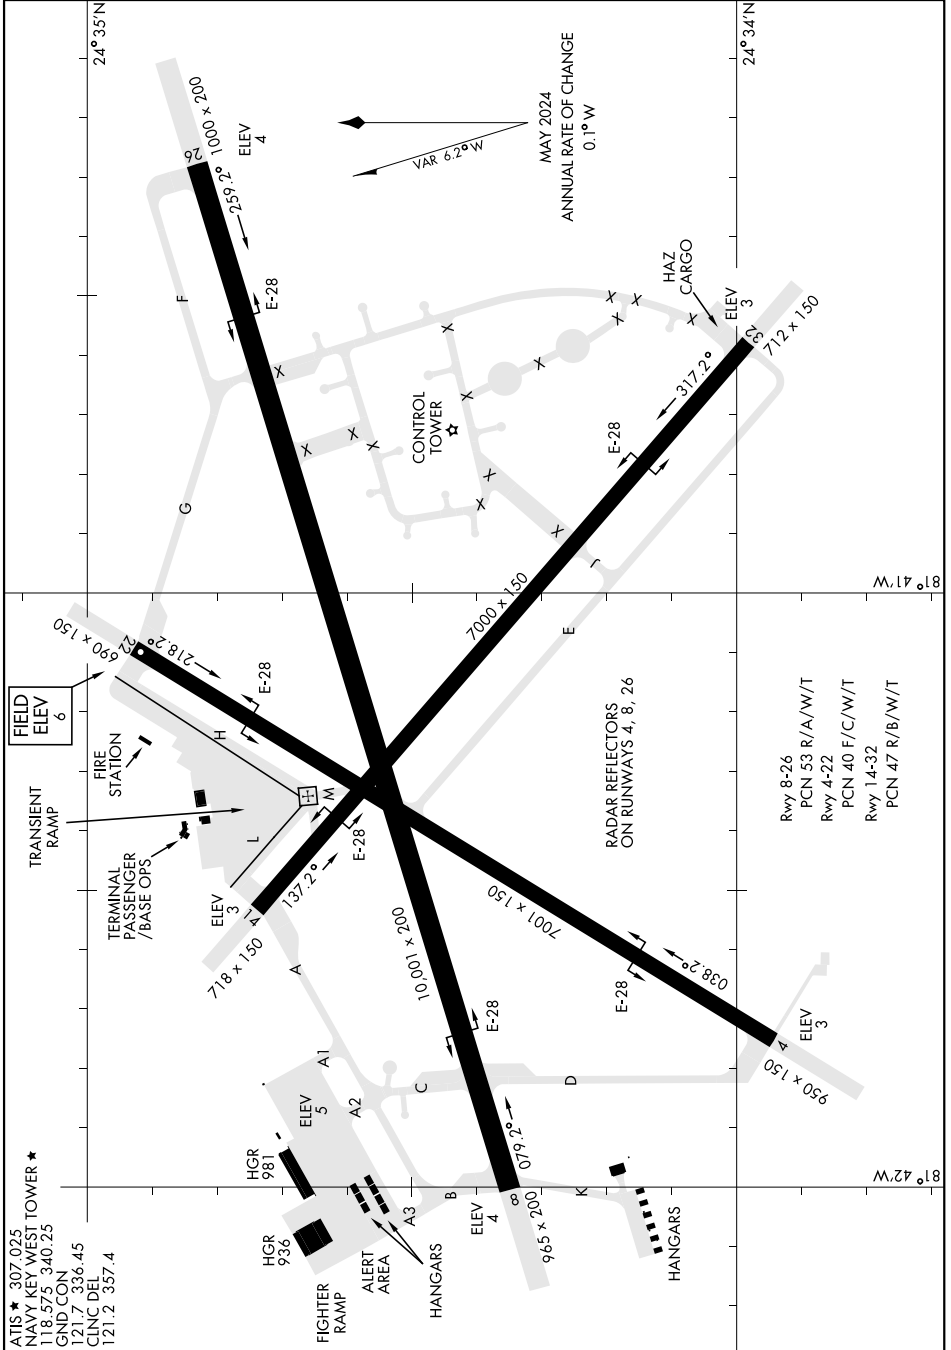

# AIRPORT DIAGRAM

[USN]

KEY WEST NAS (BOCA CHICA FLD) (KNQX)

KEY WEST, FLORIDA

SE-3, 28 NOV 2024 to 26 DEC 2024

SE-3, 28 NOV 2024 to 26 DEC 2024

ATIS \* 307.025  
 NAVY KEY WEST TOWER \*  
 118.575 340.25  
 GND CON  
 121.7 336.45  
 CLNC DEL  
 121.2 357.4

Rwy 8-26  
 PCN 53 R/A/W/T  
 Rwy 4-22  
 PCN 40 F/C/W/T  
 Rwy 14-32  
 PCN 47 R/B/W/T

# AIRPORT DIAGRAM

KEY WEST NAS (BOCA CHICA FLD) (KNQX)

KEY WEST, FLORIDA