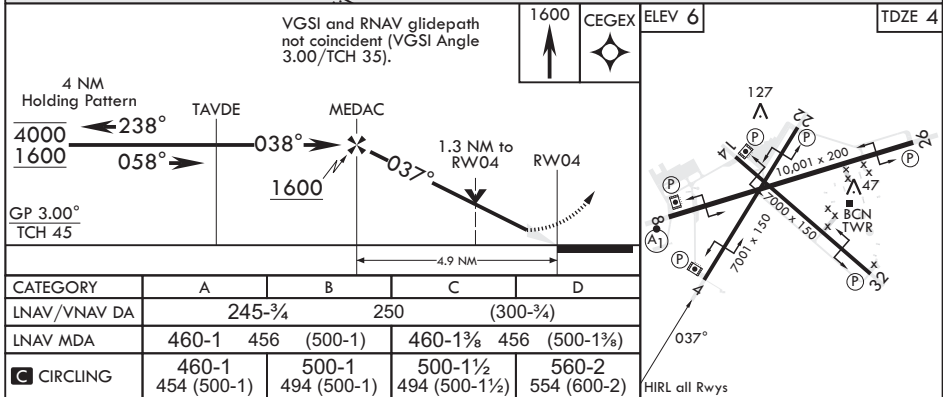

# RNAV (GPS) RWY 4

AL-214 (USN) KEY WEST NAS (BOCA CHICA FLD) (KNQX)

APCH CRS 037°	Rwy Idg TDZE Arprt Elev	7001 4 6
------------------	-------------------------------	----------------

RNP APCH	MISSED APPROACH: (Do not exceed 230 KIAS until CEGEX.) Climb to 1600 direct CEGEX, track 314° to FISLI, track 229° to SKIPP and hold.		
RADAR required			

ATIS★ 307.025	APP CON 124.025 313.7	NAVY KEY WEST TOWER★ 118.575 340.25	GND CON 121.7 336.45	CLNC DEL 121.2 357.4	ASR/PAR
------------------	--------------------------	--	-------------------------	-------------------------	---------

SE-3, 28 NOV 2024 to 26 DEC 2024

SE-3, 28 NOV 2024 to 26 DEC 2024

KEY WEST, FLORIDA

24°34'N - 81°41'W

KEY WEST NAS (BOCA CHICA FLD) (KNQX)

Amdt 2 23FEB23

# RNAV (GPS) RWY 4