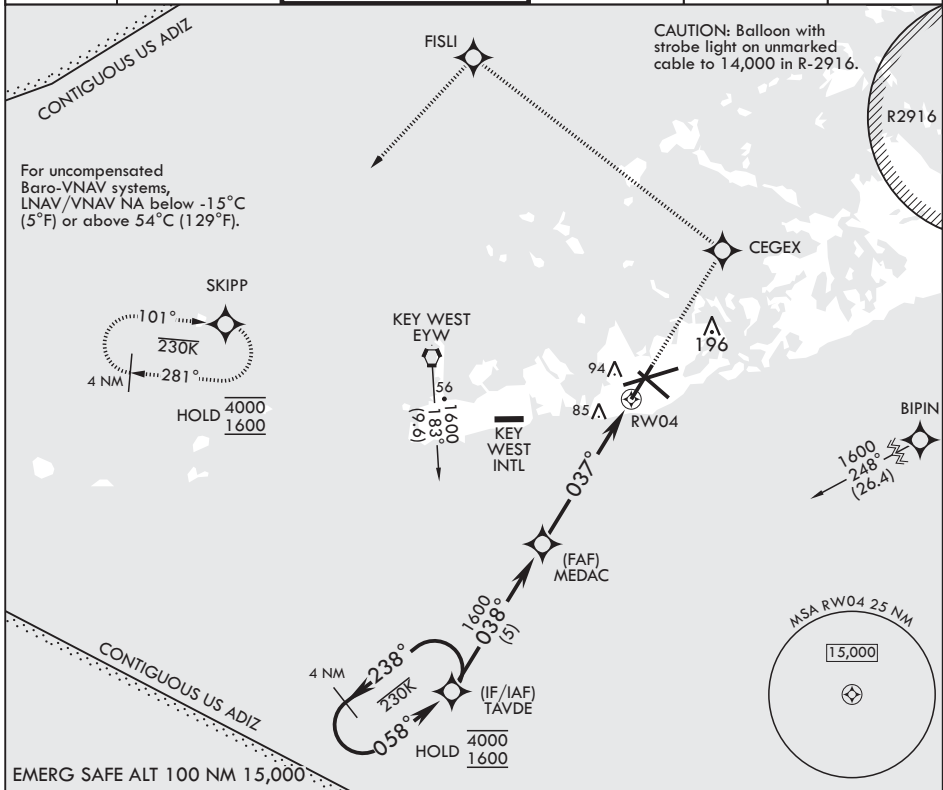

KEY WEST, FLORIDA

# RNAV (GPS) RWY 4

AL-214 (USN) KEY WEST NAS (BOCA CHICA FLD) (KNQX)

APCH CRS 037°	Rwy Idg TDZE Arprt Elev	7001 4 6
------------------	-------------------------------	----------------

RNP APCH	MISSED APPROACH: (Do not exceed 230 KIAS until CEGEX.) Climb to 1600 direct CEGEX, track 314° to FISLI, track 229° to SKIPP and hold.		
RADAR required			

SE-3, 28 NOV 2024 to 26 DEC 2024

SE-3, 28 NOV 2024 to 26 DEC 2024

KEY WEST, FLORIDA

24°34'N - 81°41'W

KEY WEST NAS (BOCA CHICA FLD) (KNQX)

Amdt 2 23FEB23

# RNAV (GPS) RWY 4