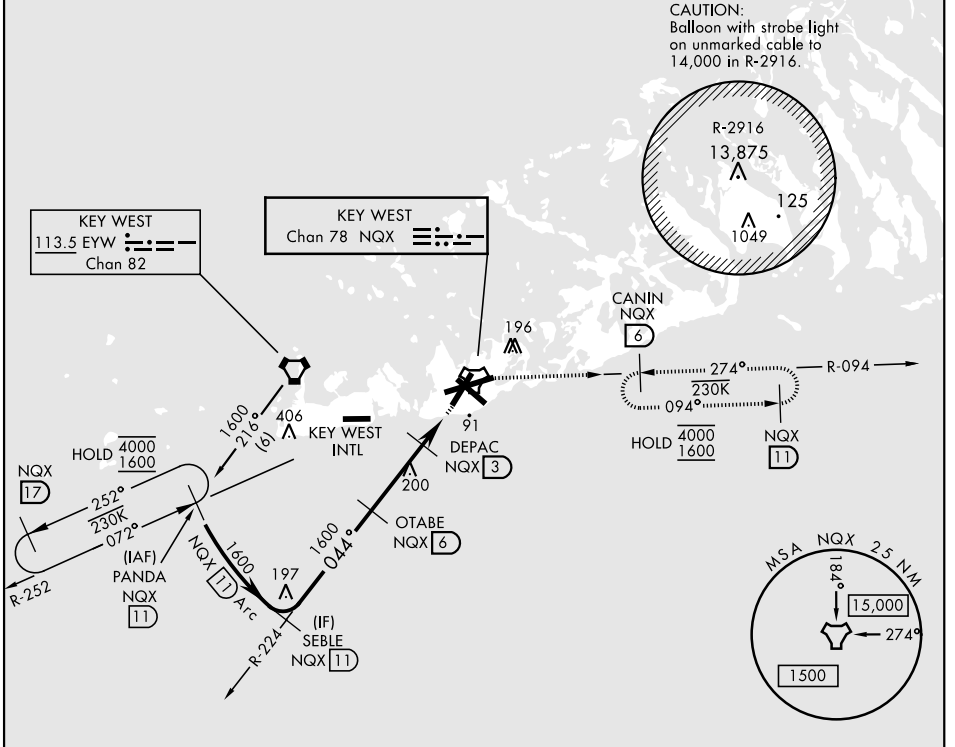

KEY WEST, FLORIDA

TACAN Y RWY 4

TACAN Chan 78	APCH CRS 044°	Rwy Idg TDZE Arprt Elev	7001 4 6
-------------------------	-------------------------	-------------------------------	-------------------------------------

AL-214 [USN] KEY WEST NAS (BOCA CHICA FLD) (KNQX)

ATIS ★ 307.025		NAVY KEY WEST APP CON 124.025 313.7		NAVY KEY WEST TOWER ★ 118.575 340.25		GND CON 121.7 336.45		CLNC DEL 121.2 357.4		ASR/PAR	
---------------------------------	--	---	--	--	--	--------------------------------	--	--------------------------------	--	---------	--

MISSED APPROACH: Climb to 1600 via NXQ TACAN R-224 to NXQ, then via NXQ R-094 to CANIN and hold.

CAUTION: Short Intermediate Segment

CAUTION: Balloon with strobe light on unmarked cable to 14,000 in R-2916.

KEY WEST NAS (BOCA CHICA FLD) (KNQX)

Orig 23FEB23

TACAN Y RWY 4

SE-3, 28 NOV 2024 to 26 DEC 2024

SE-3, 28 NOV 2024 to 26 DEC 2024