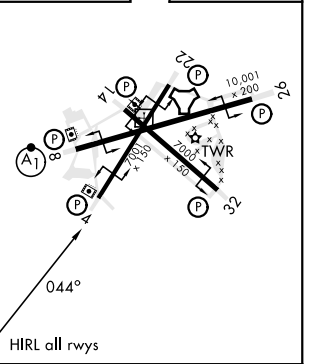

KEY WEST, FLORIDA

TACAN Y RWY 4

TACAN Chan 78	APCH CRS 044°	Rwy Idg TDZE Arprt Elev	7001 4 6
-------------------------	-------------------------	-------------------------------	-------------------------------------

AL-214 [USN] KEY WEST NAS (BOCA CHICA FLD) (KNQX)

ATIS ★ 307.025		NAVY KEY WEST APP CON 124.025 313.7		NAVY KEY WEST TOWER ★ 118.575 340.25		GND CON 121.7 336.45		CLNC DEL 121.2 357.4		ASR/PAR	
---------------------------------	--	---	--	--	--	--------------------------------	--	--------------------------------	--	---------	--

MISSED APPROACH: Climb to 1600 via NXQ TACAN R-224 to NXQ, then via NXQ R-094 to CANIN and hold.

CAUTION: Short Intermediate Segment

CAUTION: Balloon with strobe light on unmarked cable to 14,000 in R-2916.

EMERG SAFE ALT 100 NM 15,000

ELEV 6 TDZE 4

CATEGORY	A	B	C	D
S-4		360-1	356	(400-1)
CIRCLING	440-1 434 (500-1)	500-1 494 (500-1)	500-1½ 494 (500-1½)	560-2 554 (600-2)

HIRL all rwys

KEY WEST, FLORIDA

24°34'N-81°41'W