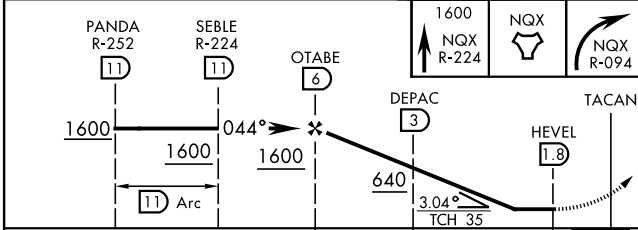

MISSED APPROACH: Climb to 1600 via NXQ TACAN R-224 to NXQ, then via NXQ R-094 to CANIN and hold.

CAUTION: Short Intermediate Segment

CAUTION: Balloon with strobe light on unmarked cable to 14,000 in R-2916.

EMERG SAFE ALT 100 NM 15,000

ELEV 6 TDZE 4

CATEGORY	A	B	C	D
S-4		360-1	356	(400-1)
CIRCLING	440-1 434 (500-1)	500-1 494 (500-1)	500-1½ 494 (500-1½)	560-2 554 (600-2)

HIRL all rwys

KEY WEST, FLORIDA

24°34'N-81°41'W