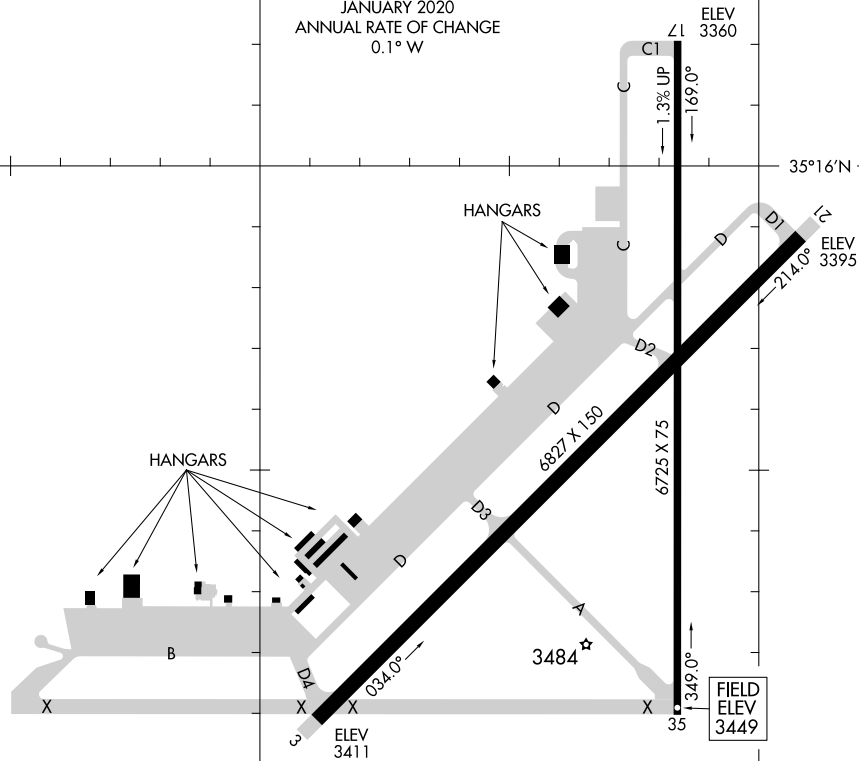

# AIRPORT DIAGRAM

KINGMAN (IGM)  
KINGMAN, ARIZONA

AL-215 (FAA)

ASOS  
119.275  
CTAF/UNICOM  
122.8  
**D**

SW-4, 28 NOV 2024 to 26 DEC 2024

SW-4, 28 NOV 2024 to 26 DEC 2024

RWY 03-21  
PCN 20 F/D/X/T  
S-45, D-85, 2D-125, 2D/2D2-265

RWY 17-35  
PCN 3 F/D/Y/T  
S-22, D-60

113°57'W 113°56'W