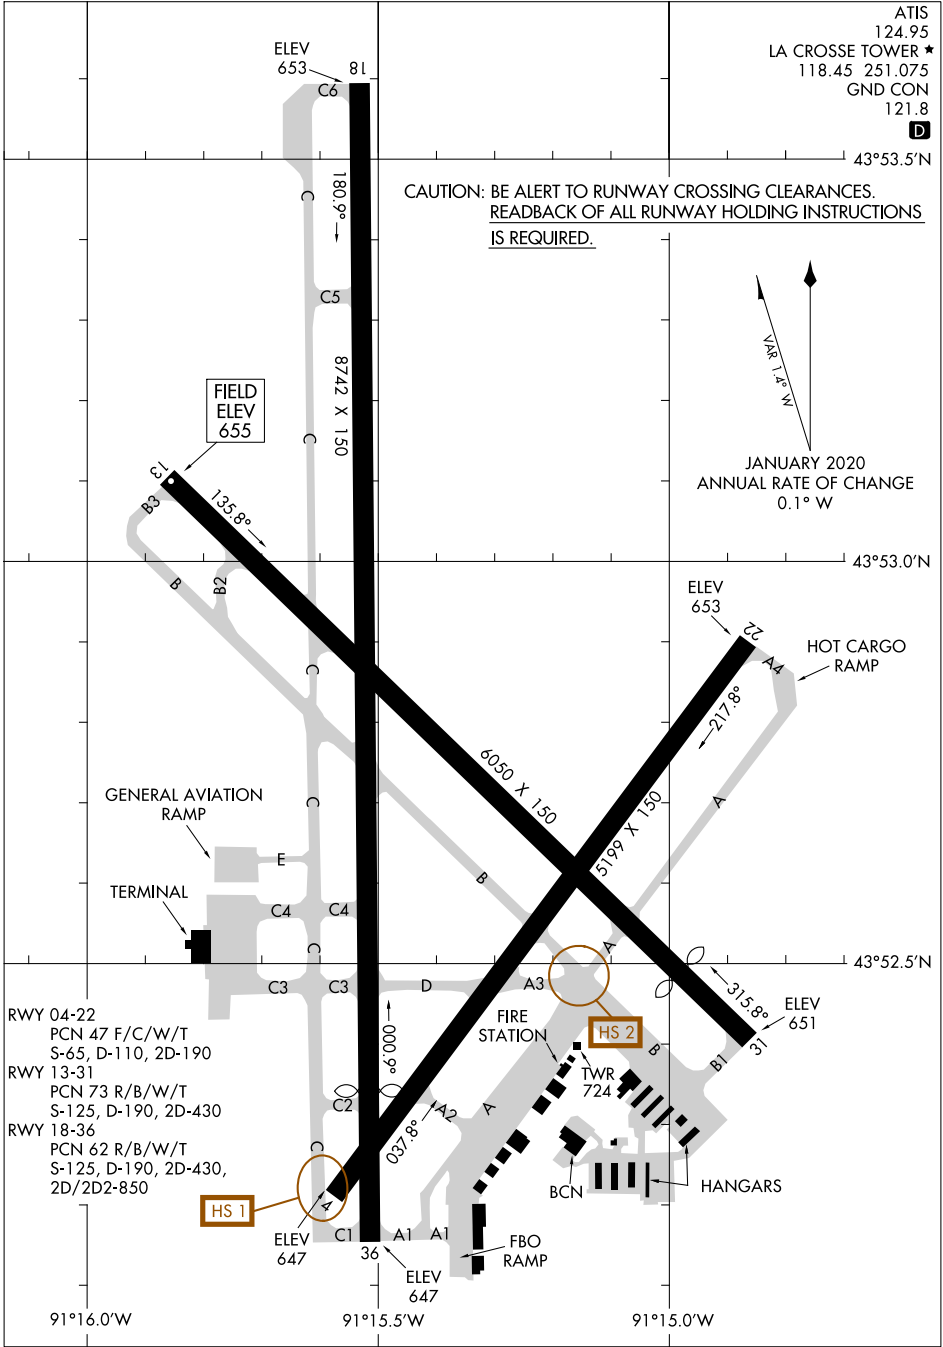

22139

AIRPORT DIAGRAM

AL-219 (FAA)

LA CROSSE RGNL (LSE)
LA CROSSE, WISCONSIN

ATIS
124.95
LA CROSSE TOWER ★
118.45 251.075
GND CON
121.8
D

CAUTION: BE ALERT TO RUNWAY CROSSING CLEARANCES.
READBACK OF ALL RUNWAY HOLDING INSTRUCTIONS
IS REQUIRED.

▲
MAG 1.0° W
JANUARY 2020
ANNUAL RATE OF CHANGE
0.1° W

EC-3, 28 NOV 2024 to 26 DEC 2024

EC-3, 28 NOV 2024 to 26 DEC 2024

AIRPORT DIAGRAM

22139

LA CROSSE, WISCONSIN
LA CROSSE RGNL (LSE)