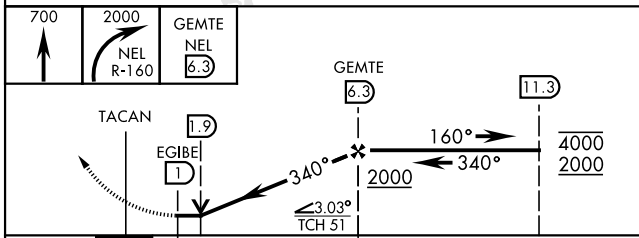

AL-223 [USN]

MISSED APPROACH: Climb to 700, then climbing right turn to 2000 to intercept NEL TACAN R-160 to GEMTE and hold.

ATIS ★ 276.525	MC GUIRE APP CON 126.475 363.8	TOWER ★ 127.775 360.2	GND CON 118.375 307.375
--------------------------	------------------------------------------	---------------------------------	-----------------------------------

NE-2, 28 NOV 2024 to 26 DEC 2024

NE-2, 28 NOV 2024 to 26 DEC 2024

ELEV 101	TDZE 88
----------	---------

CATEGORY	A	B	C	D
S-33	600-1 512 (500-1)		600-1 $\frac{3}{8}$ 512 (500-1 $\frac{3}{8}$)	
CIRCLING	660-1 559 (600-1)	720-1 619 (700-1)	720-1 $\frac{3}{4}$ 619 (700-1 $\frac{3}{4}$)	720-2 619 (700-2)