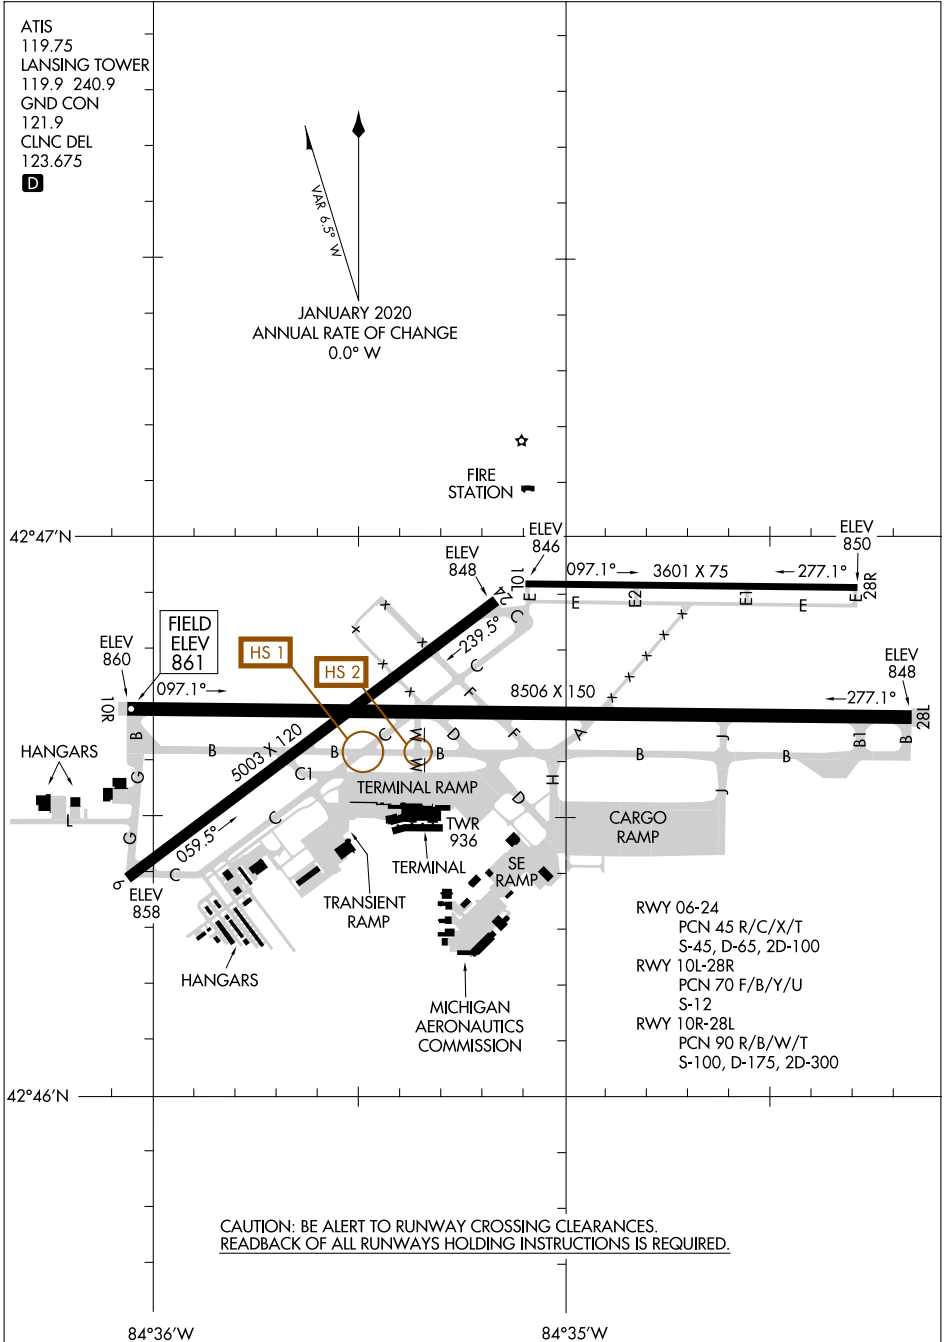

# AIRPORT DIAGRAM

AL-224 (FAA)

CAPITAL REGION INTL (L.AN)  
LANSING, MICHIGAN

ATIS  
 119.75  
 LANSING TOWER  
 119.9 240.9  
 GND CON  
 121.9  
 CLNC DEL  
 123.675

JANUARY 2020  
 ANNUAL RATE OF CHANGE  
 0.0° W

EC-1, 28 NOV 2024 to 26 DEC 2024

EC-1, 28 NOV 2024 to 26 DEC 2024

RWY 06-24  
 PCN 45 R/C/X/T  
 S-45, D-65, 2D-100  
 RWY 10L-28R  
 PCN 70 F/B/Y/U  
 S-12  
 RWY 10R-28L  
 PCN 90 R/B/W/T  
 S-100, D-175, 2D-300

CAUTION: BE ALERT TO RUNWAY CROSSING CLEARANCES.  
 READBACK OF ALL RUNWAYS HOLDING INSTRUCTIONS IS REQUIRED.