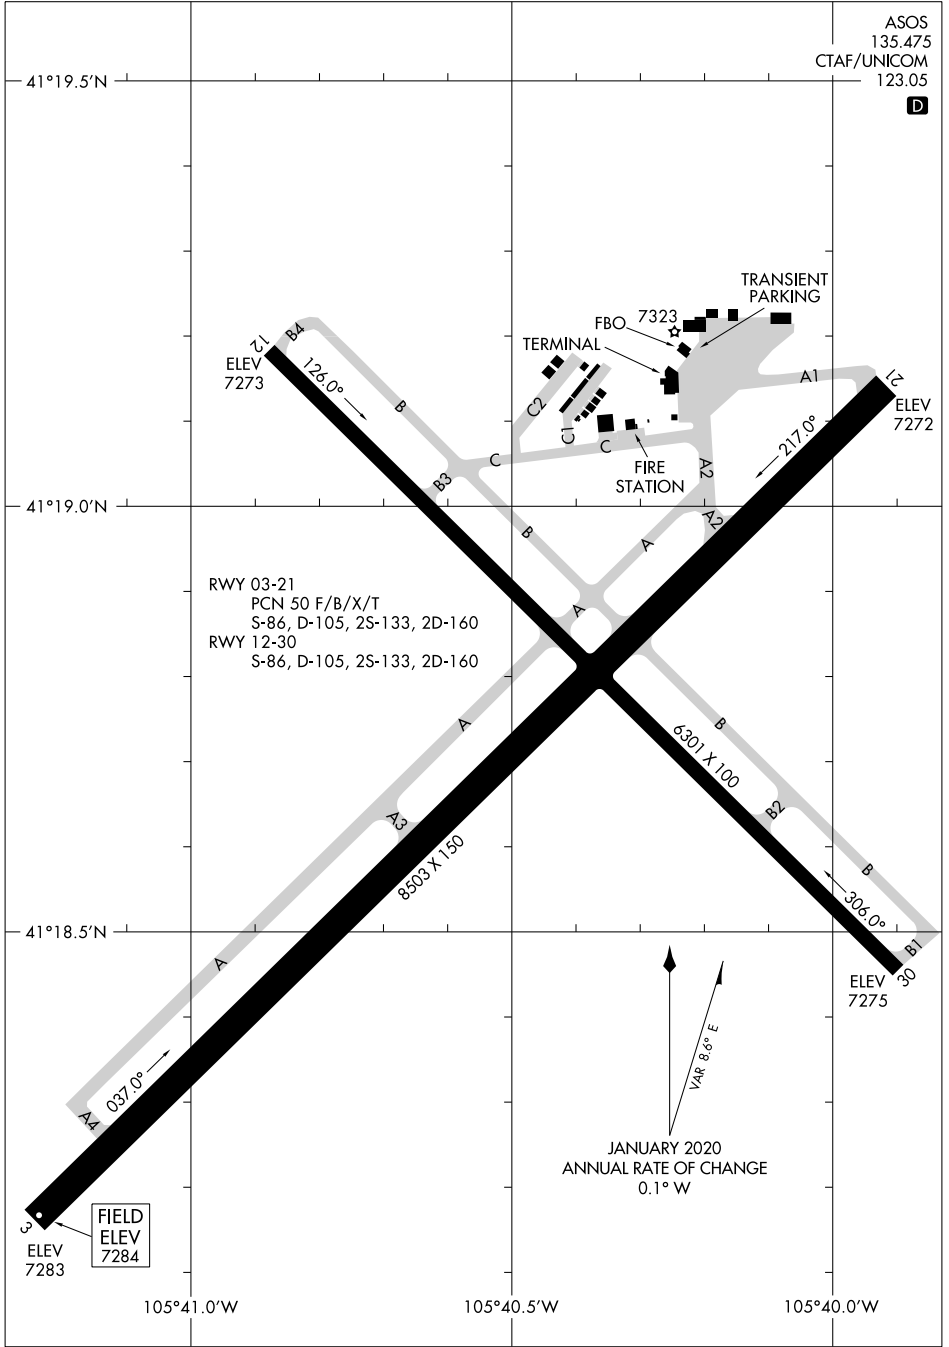

24305

AIRPORT DIAGRAM

AL-225 (FAA)

LARAMIE RGNL (LAR)
LARAMIE, WYOMING

ASOS
135.475
CTAF/UNICOM
123.05

NW-1, 28 NOV 2024 to 26 DEC 2024

NW-1, 28 NOV 2024 to 26 DEC 2024

AIRPORT DIAGRAM

24305

LARAMIE, WYOMING
LARAMIE RGNL (LAR)