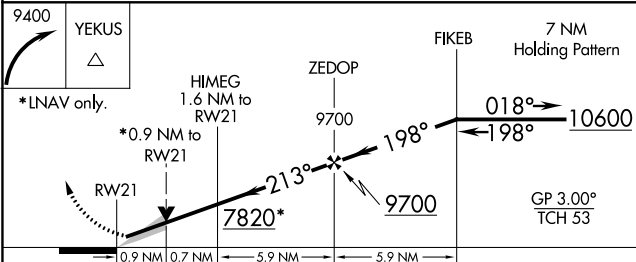

RNAV (GPS) RWY 21

LARAMIE RGNL (L.A.R.)

WAAS CH 72825 W21A	APP CRS 213°	Rwy Idg TDZE Apt Elev	8503 7277 7284
--	------------------------	-----------------------------	---

<p>⚠ Circling to Rwy 30 NA at night. Baro-VNAV NA. DME/DME RNP-0.3 NA.</p>	<p>MISSED APPROACH: Climbing right turn to 9400 direct YEKUS and hold.</p>
---	--

ASOS 135.475	DENVER CENTER 125.9 284.7	UNICOM 123.05 (CTAF) 📻
------------------------	-------------------------------------	---

ELEV 7284	D	TDZE 7277
-----------	----------	-----------

CATEGORY	A	B	C	D
LPV DA		7527-3/4	250 (300-3/4)	
LNAV/VNAV DA		7527-3/4	250 (300-3/4)	
LNAV MDA		7600-1	323 (400-1)	
CIRCLING	7660-1 376 (400-1)	7760-1 476 (500-1)	7880-1 1/2 596 (600-1 1/2)	7920-2 636 (700-2)