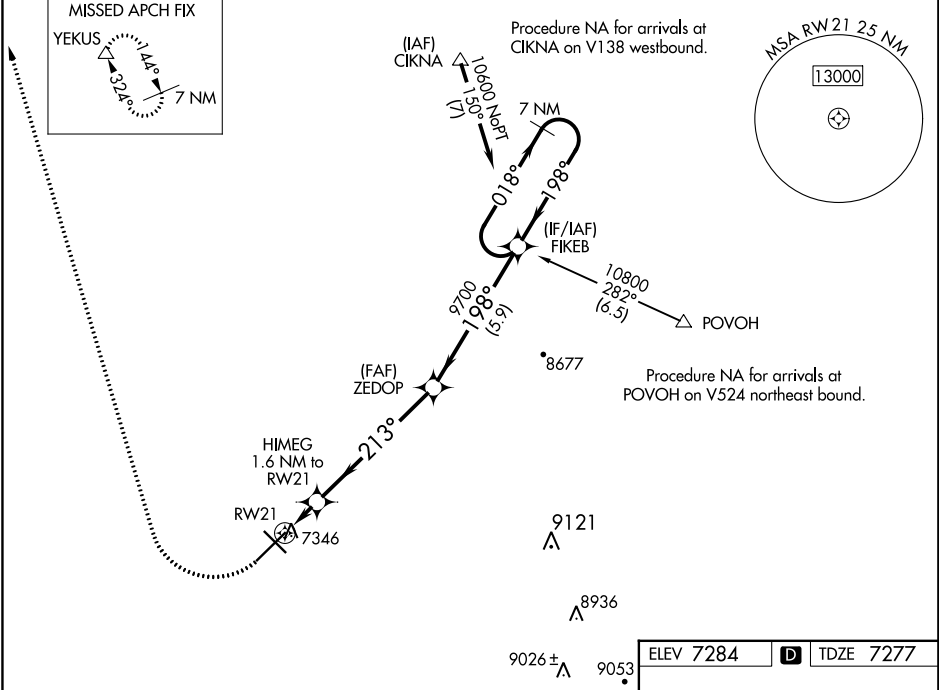

RNAV (GPS) RWY 21

LARAMIE RGNL (L.A.R.)

WAAS CH 72825 W21A	APP CRS 213°	Rwy Idg TDZE Apt Elev	8503 7277 7284
--	------------------------	-----------------------------	---

<p>⚠ Circling to Rwy 30 NA at night. Baro-VNAV NA. DME/DME RNP-0.3 NA.</p>	<p>MISSED APPROACH: Climbing right turn to 9400 direct YEKUS and hold.</p>
---	--

ASOS 135.475	DENVER CENTER 125.9 284.7	UNICOM 123.05 (CTAF) 📻
------------------------	-------------------------------------	---

ELEV 7284	D	TDZE 7277
-----------	----------	-----------

CATEGORY	A	B	C	D
LPV DA		7527-3/4	250 (300-3/4)	
LNAV/VNAV DA		7527-3/4	250 (300-3/4)	
LNAV MDA		7600-1	323 (400-1)	
CIRCLING	7660-1 376 (400-1)	7760-1 476 (500-1)	7880-1 1/2 596 (600-1 1/2)	7920-2 636 (700-2)

REIL Rwy 3, 12 and 21 **📻**
 MIRL Rwy 3-21 and 12-30 **📻**

NW-1, 28 NOV 2024 to 26 DEC 2024

NW-1, 28 NOV 2024 to 26 DEC 2024