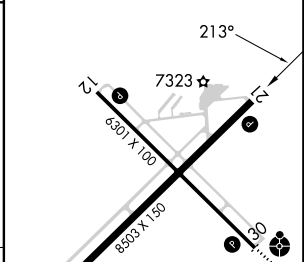

RNAV (GPS) RWY 21

LARAMIE RGNL (L.A.R.)

WAAS CH 72825 W21A	APP CRS 213°	Rwy Idg TDZE Apt Elev	8503 7277 7284
--	------------------------	-----------------------------	---

<p>⚠ Circling to Rwy 30 NA at night. Baro-VNAV NA. DME/DME RNP-0.3 NA.</p>	<p>MISSED APPROACH: Climbing right turn to 9400 direct YEKUS and hold.</p>
---	--

ASOS 135.475	DENVER CENTER 125.9 284.7	UNICOM 123.05 (CTAF) 📻
------------------------	-------------------------------------	---

ELEV 7284	D	TDZE 7277
-----------	----------	-----------

CATEGORY	A	B	C	D
LPV DA		7527-3/4	250 (300-3/4)	
LNAV/VNAV DA		7527-3/4	250 (300-3/4)	
LNAV MDA		7600-1	323 (400-1)	
CIRCLING	7660-1 376 (400-1)	7760-1 476 (500-1)	7880-1 1/2 596 (600-1 1/2)	7920-2 636 (700-2)