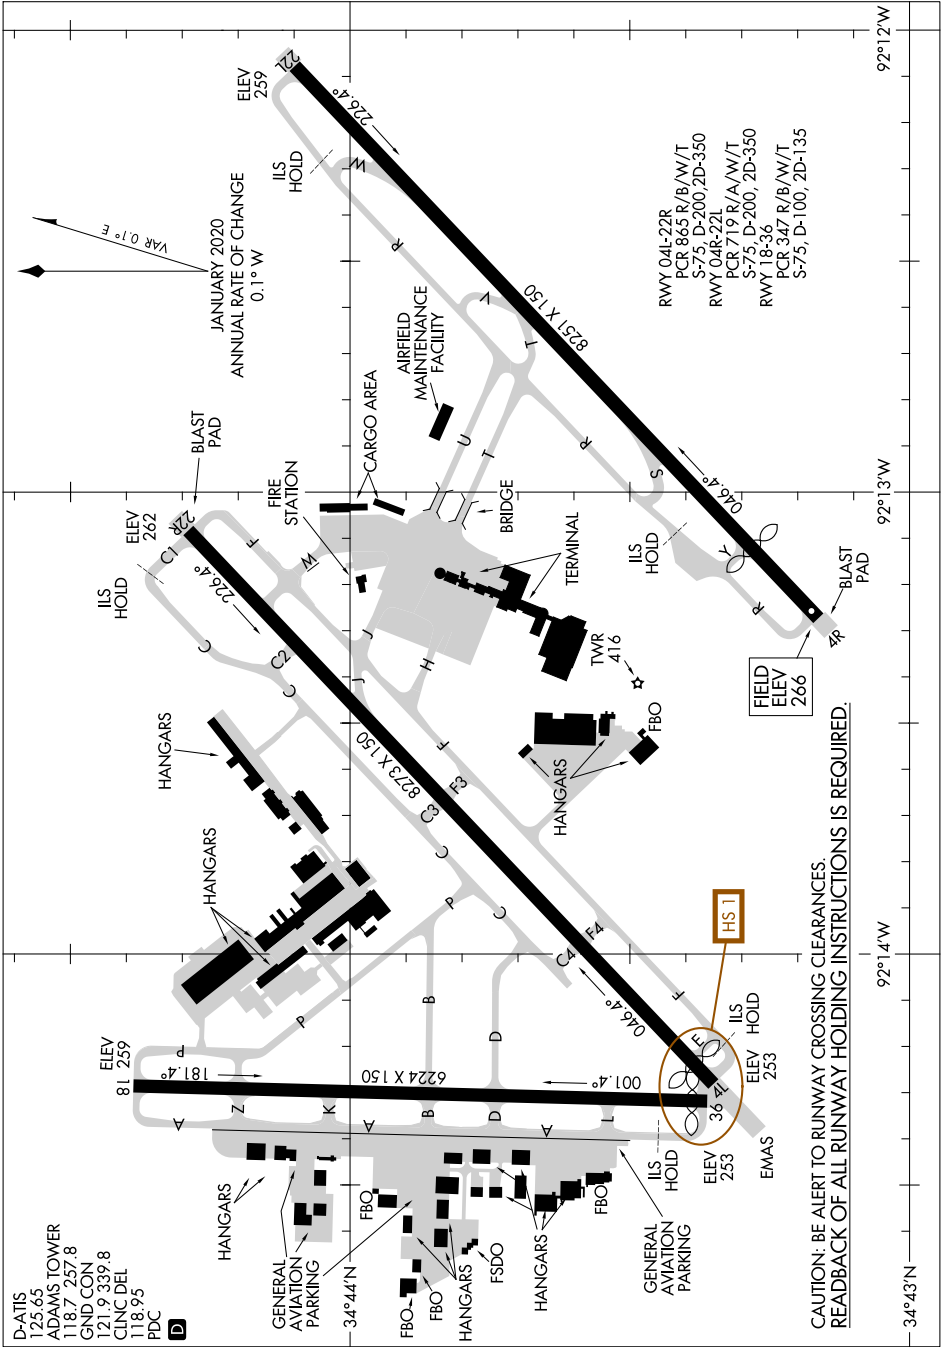

24193  
**AIRPORT DIAGRAM**

**BILL AND HILLARY CLINTON NTL/ADAMS FLD (LIT)**  
 AL-233 (FAA)  
 LITTLE ROCK, ARKANSAS

SC-1, 28 NOV 2024 to 26 DEC 2024

- D-ATIS 125.65
- ADAMS TOWER 118.7 257.8
- GND CON 121.9 339.8
- CLNC DEL 118.95
- PDC

24193  
**AIRPORT DIAGRAM**

**BILL AND HILLARY CLINTON NTL/ADAMS FLD (LIT)**  
 LITTLE ROCK, ARKANSAS

SC-1, 28 NOV 2024 to 26 DEC 2024

CAUTION: BE ALERT TO RUNWAY CROSSING CLEARANCES.  
 READBACK OF ALL RUNWAY HOLDING INSTRUCTIONS IS REQUIRED.