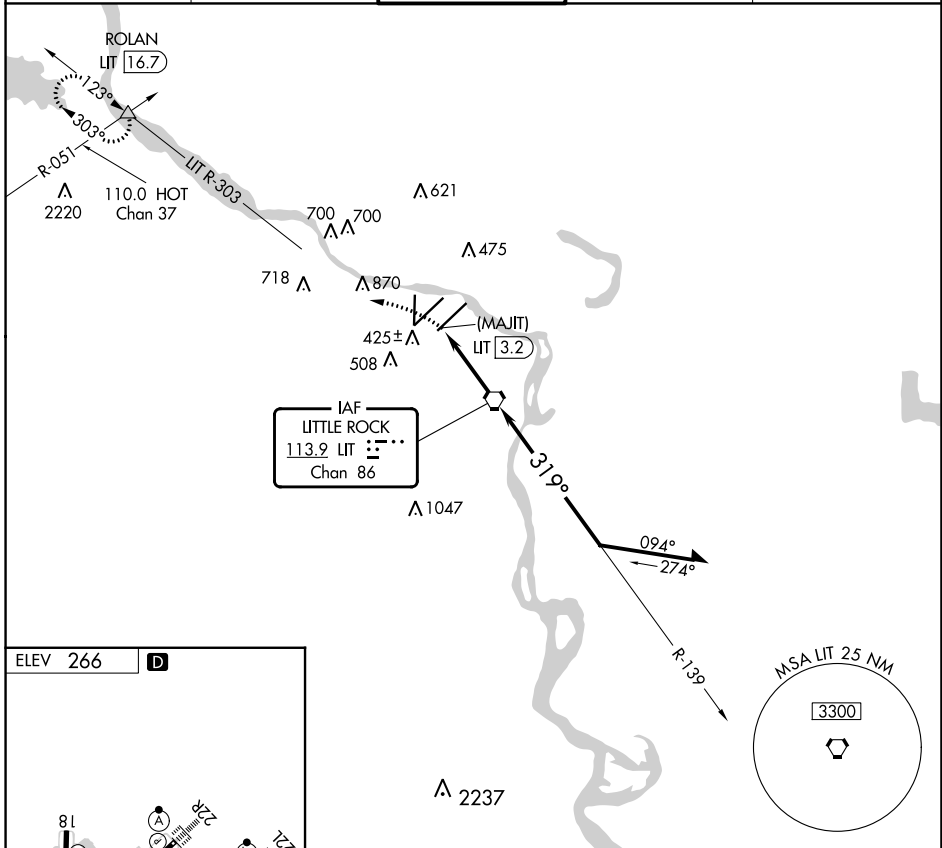

VORTAC LIT 113.9 Chan 86	APP CRS 319°	Rwy Idg TDZE Apt Elev N/A N/A 266
--	------------------------	---

VOR-A

BILL AND HILLARY CLINTON NTL/ADAMS FLD (LIT)

	MISSED APPROACH: Climbing left turn to 3500 on LIT R-303 to ROLAN INT and hold.			
--	---	--	--	--

D-ATIS 125.65	LITTLE ROCK APP CON 135.4 353.6	ADAMS TOWER 118.7 257.8	GND CON 121.9 339.8	CLNC DEL 118.95
-------------------------	---	-----------------------------------	-------------------------------	---------------------------

CATEGORY		A	B	C	D
<input checked="" type="checkbox"/> CIRCLING		940-1 674 (700-1)	1000-1 734 (800-1)	1180-2¾ 914 (1000-2¾)	1180-3 914 (1000-3)

SC-1, 28 NOV 2024 to 26 DEC 2024

SC-1, 28 NOV 2024 to 26 DEC 2024