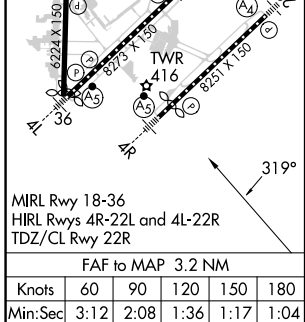

VORTAC LIT 113.9 Chan 86	APP CRS 319°	Rwy Idg TDZE Apt Elev N/A N/A 266
--	------------------------	---

VOR-A

BILL AND HILLARY CLINTON NTL/ADAMS FLD (LIT)

	MISSED APPROACH: Climbing left turn to 3500 on LIT R-303 to ROLAN INT and hold.			
--	---	--	--	--

D-ATIS 125.65	LITTLE ROCK APP CON 135.4 353.6	ADAMS TOWER 118.7 257.8	GND CON 121.9 339.8	CLNC DEL 118.95
-------------------------	---	-----------------------------------	-------------------------------	---------------------------

CATEGORY		A	B	C	D
<input checked="" type="checkbox"/> CIRCLING		940-1 674 (700-1)	1000-1 734 (800-1)	1180-2¾ 914 (1000-2¾)	1180-3 914 (1000-3)

SC-1, 28 NOV 2024 to 26 DEC 2024

SC-1, 28 NOV 2024 to 26 DEC 2024