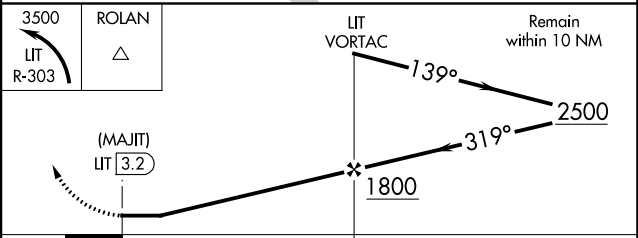

VORTAC LIT 113.9 Chan 86	APP CRS 319°	Rwy Idg TDZE Apt Elev N/A N/A 266
--	------------------------	---

VOR-A

BILL AND HILLARY CLINTON NTL/ADAMS FLD (LIT)

	MISSED APPROACH: Climbing left turn to 3500 on LIT R-303 to ROLAN INT and hold.			
--	---	--	--	--

D-ATIS 125.65	LITTLE ROCK APP CON 135.4 353.6	ADAMS TOWER 118.7 257.8	GND CON 121.9 339.8	CLNC DEL 118.95
-------------------------	---	-----------------------------------	-------------------------------	---------------------------

CATEGORY		A	B	C	D
<input checked="" type="checkbox"/> CIRCLING		940-1 674 (700-1)	1000-1 734 (800-1)	1180-2¾ 914 (1000-2¾)	1180-3 914 (1000-3)

SC-1, 28 NOV 2024 to 26 DEC 2024

SC-1, 28 NOV 2024 to 26 DEC 2024