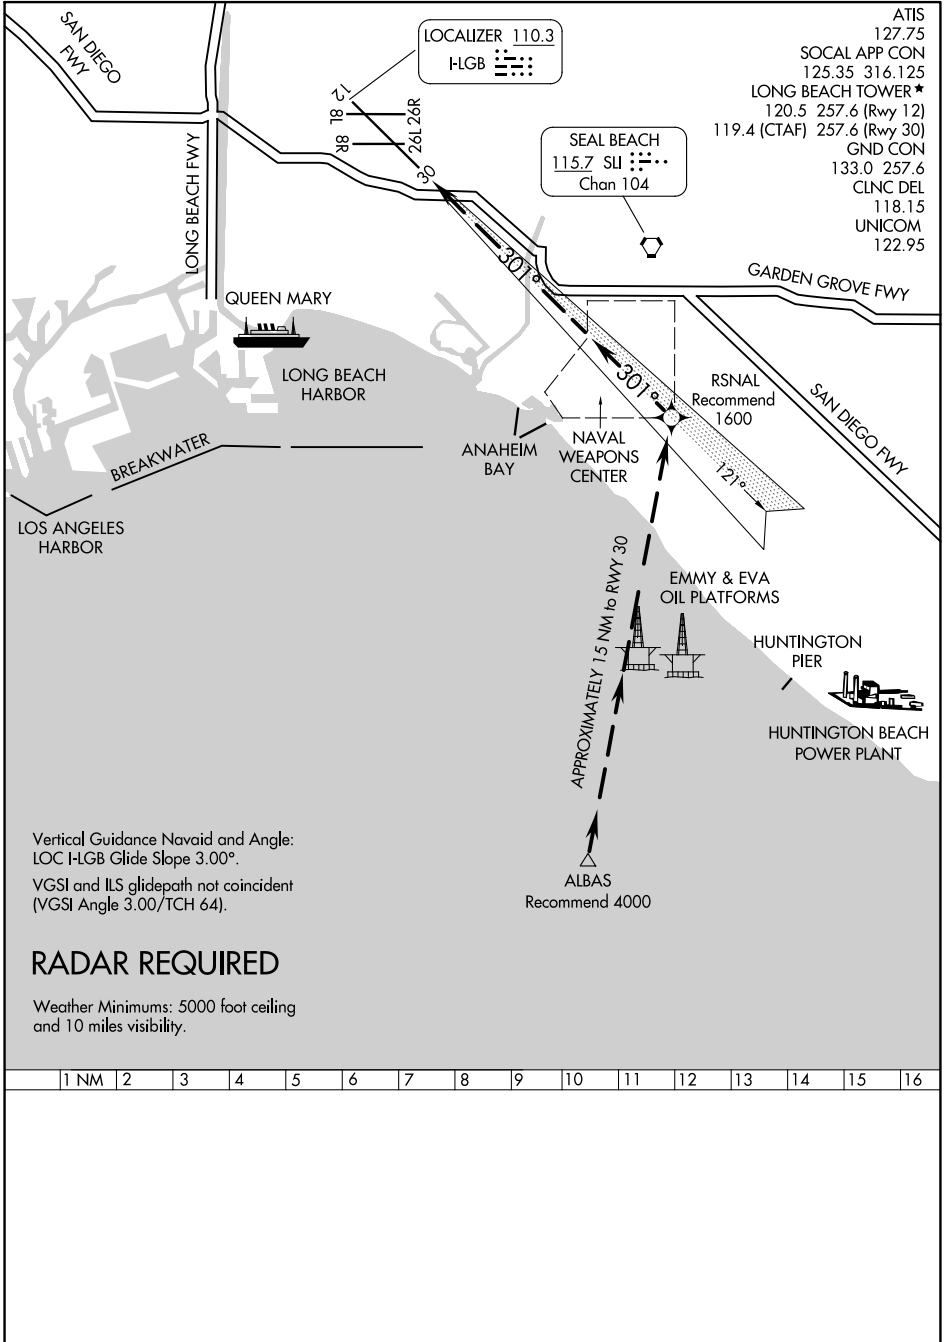

23334

# ARSENAL VISUAL RWY 30

AL-236 (FAA)

LONG BEACH (DAUGHERTY FLD) (LGB)  
LONG BEACH, CALIFORNIA

SW-3, 28 NOV 2024 to 26 DEC 2024

SW-3, 28 NOV 2024 to 26 DEC 2024

# ARSENAL VISUAL RWY 30

Orig-A 19JUL18

33°49'N-118°09'W

LONG BEACH, CALIFORNIA  
LONG BEACH (DAUGHERTY FLD) (LGB)