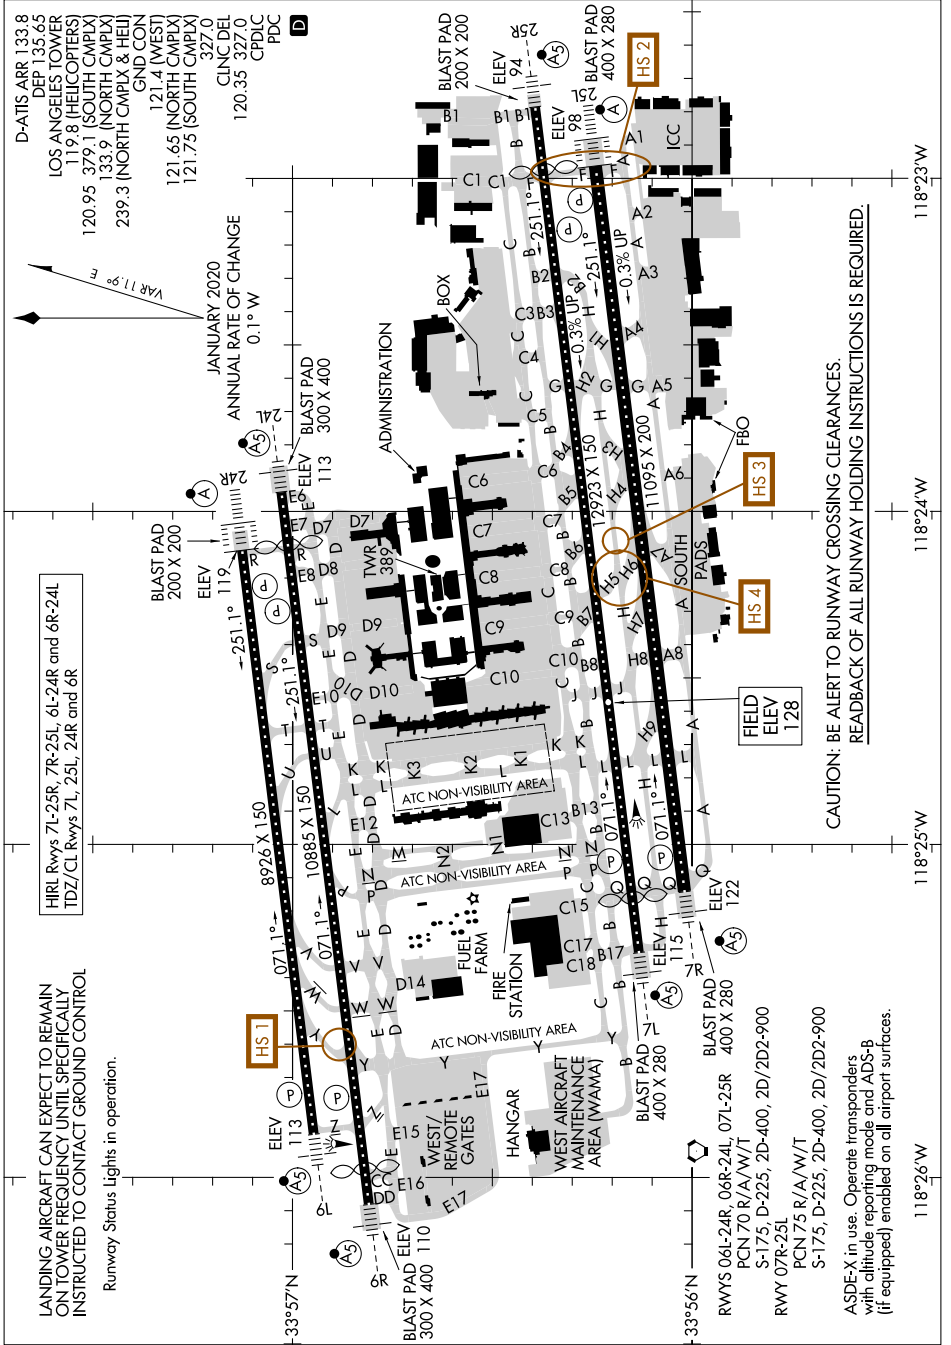

AIRPORT DIAGRAM

AL-237 (FAA)

LOS ANGELES INTL (LAX)
LOS ANGELES, CALIFORNIA

SW-3, 28 NOV 2024 to 26 DEC 2024

AIRPORT DIAGRAM

LOS ANGELES, CALIFORNIA
LOS ANGELES INTL (LAX)

SW-3, 28 NOV 2024 to 26 DEC 2024