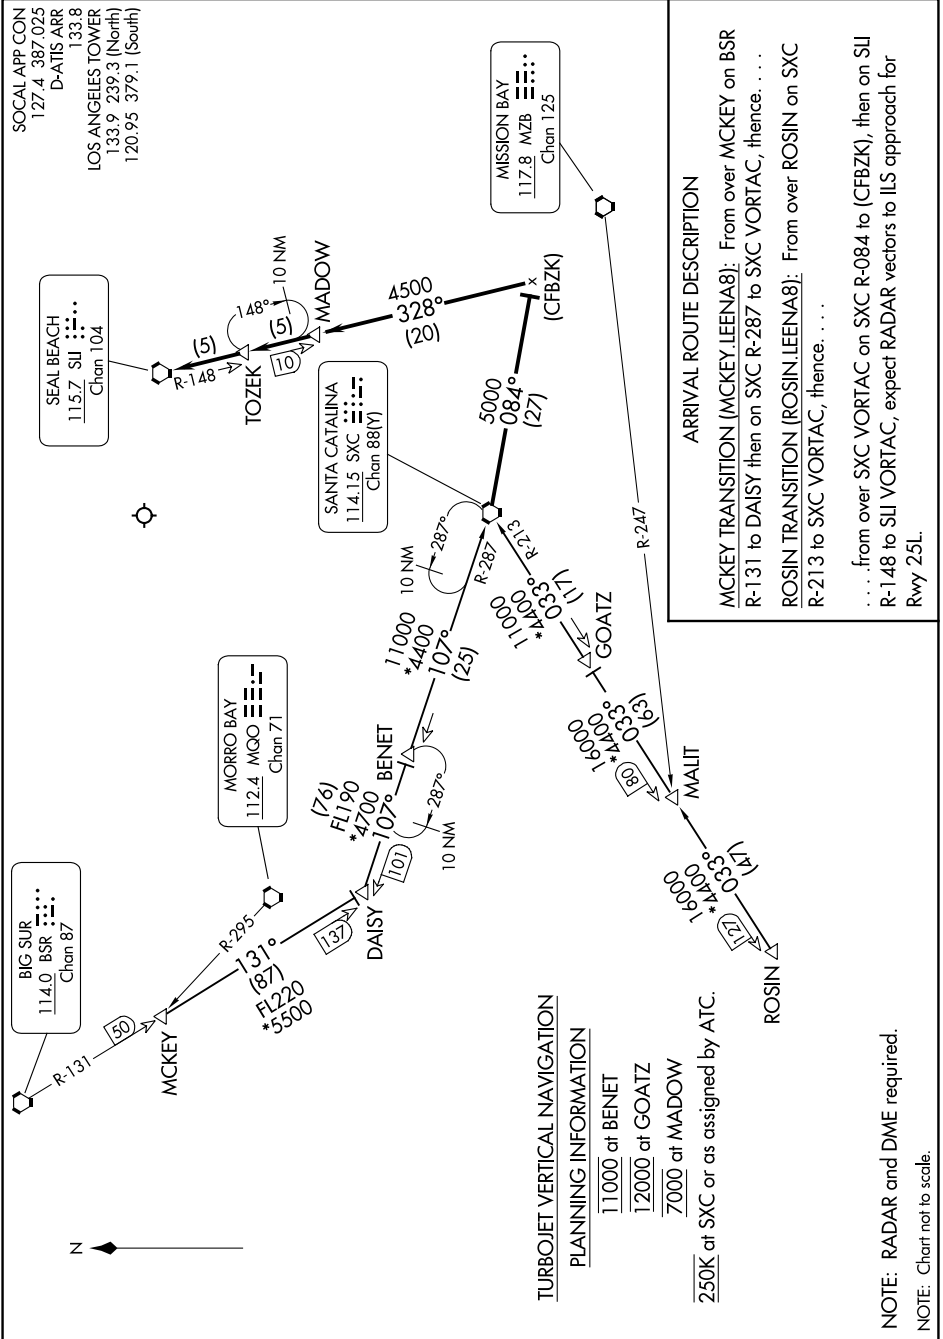

(SXC.LEENA8) 23334

LEENA EIGHT ARRIVAL

AL-237 (FAA)

LOS ANGELES INTL (LAX)
LOS ANGELES, CALIFORNIA

SW-3, 28 NOV 2024 to 26 DEC 2024

SW-3, 28 NOV 2024 to 26 DEC 2024

LEENA EIGHT ARRIVAL

(SXC.LEENA8) 10AUG23

LOS ANGELES, CALIFORNIA
LOS ANGELES INTL (LAX)