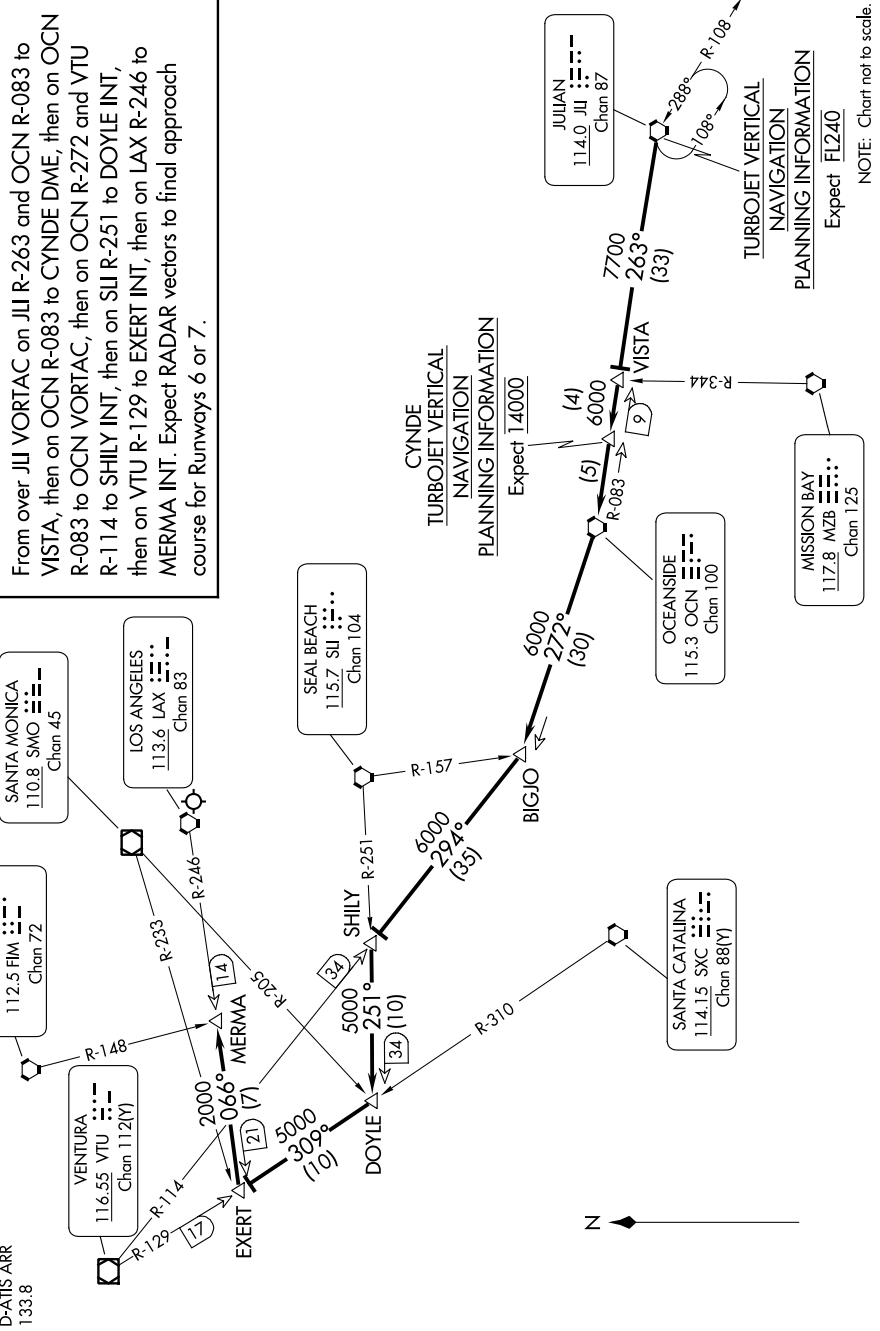

OCEAN THREE ARRIVAL

AL-237 (FAA)

LOS ANGELES INTL (LAX)
LOS ANGELES, CALIFORNIA

SW-3, 28 NOV 2024 to 26 DEC 2024

ARRIVAL ROUTE DESCRIPTION

From over JLI VORTAC on JLI R-263 and OCN R-083 to VISTA, then on OCN R-083 to CYNDE DME, then on OCN R-083 to OCN VORTAC, then on OCN R-272 and VTU R-114 to SHILY INT, then on SLI R-251 to DOYLE INT, then on VTU R-129 to EXERT INT, then on LAX R-246 to MERMA INT. Expect RADAR vectors to final approach course for Runways 6 or 7.

SOCAL APP CON
128.1 281.4
D-ATIS ARR
133.8

FILLMORE
112.5 FM
Chan 72

VENTURA
116.55 VTU
Chan 112(V)

SANTA MONICA
110.8 SMO
Chan 45

LOS ANGELES
113.6 LAX
Chan 83

SEAL BEACH
115.7 SLI
Chan 104

SANTA CATALINA
114.15 SCX
Chan 88(V)

OCEANSIDE
115.3 OCN
Chan 100

MISSION BAY
117.8 MZB
Chan 125

JULIAN
114.0 JLI
Chan 87

NOTE: Chart not to scale.

OCEAN THREE ARRIVAL

LOS ANGELES, CALIFORNIA
LOS ANGELES INTL (LAX)

SW-3, 28 NOV 2024 to 26 DEC 2024