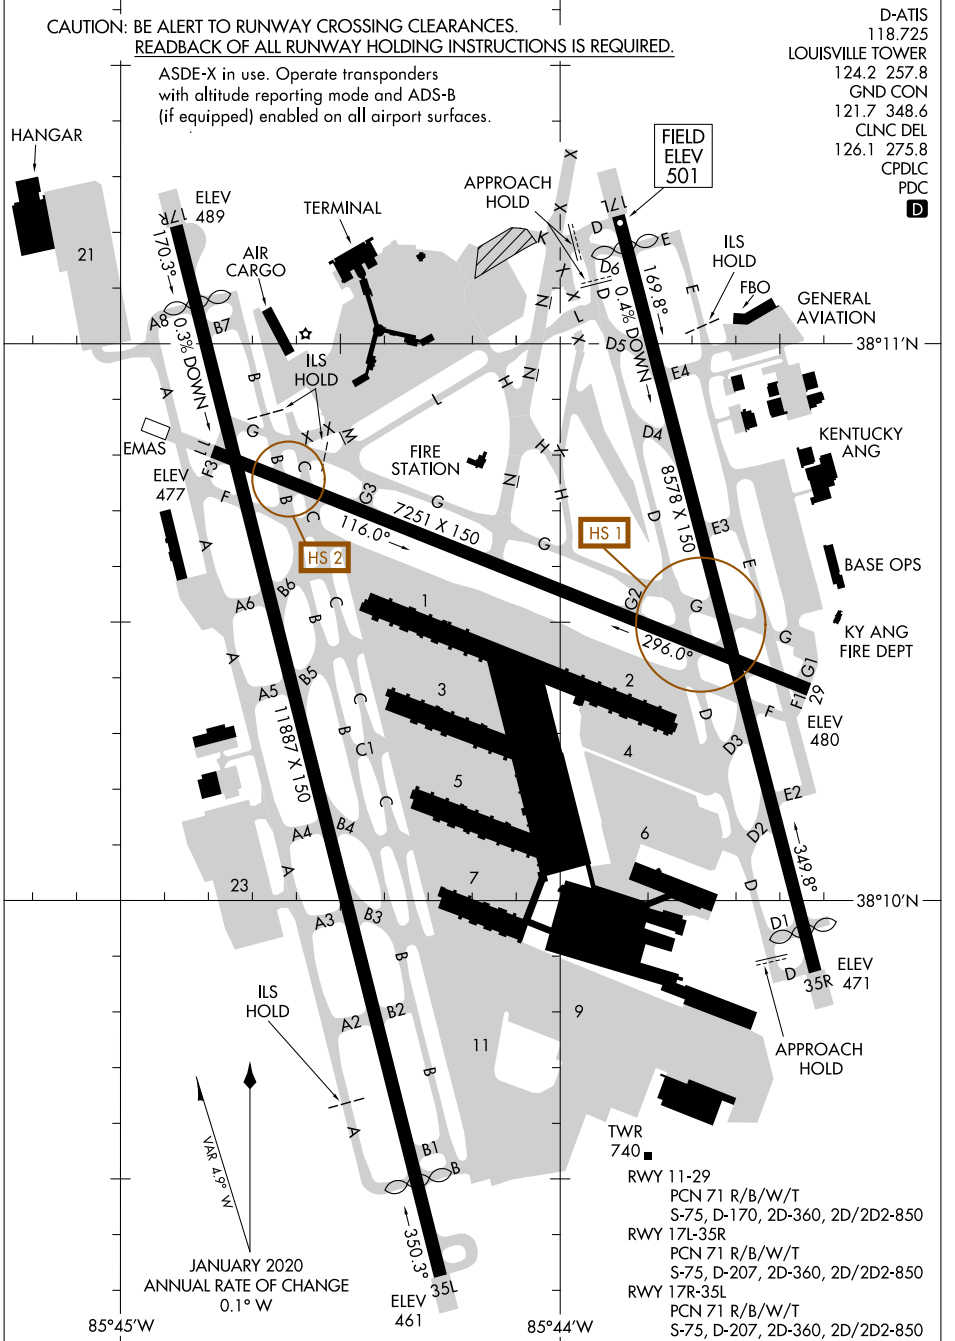

AIRPORT DIAGRAM

AL-239 (FAA)

LOUISVILLE MUHAMMAD ALI INTL (SDF)
LOUISVILLE, KENTUCKY

**CAUTION: BE ALERT TO RUNWAY CROSSING CLEARANCES.
READBACK OF ALL RUNWAY HOLDING INSTRUCTIONS IS REQUIRED.**

ASDE-X in use. Operate transponders with altitude reporting mode and ADS-B (if equipped) enabled on all airport surfaces.

D-ATIS 118.725
 LOUISVILLE TOWER 124.2 257.8
 GND CON 121.7 348.6
 CLNC DEL 126.1 275.8
 CPDLC
 PDC
D

SE-1, 28 NOV 2024 to 26 DEC 2024

SE-1, 28 NOV 2024 to 26 DEC 2024

AIRPORT DIAGRAM

LOUISVILLE, KENTUCKY
LOUISVILLE MUHAMMAD ALI INTL (SDF)