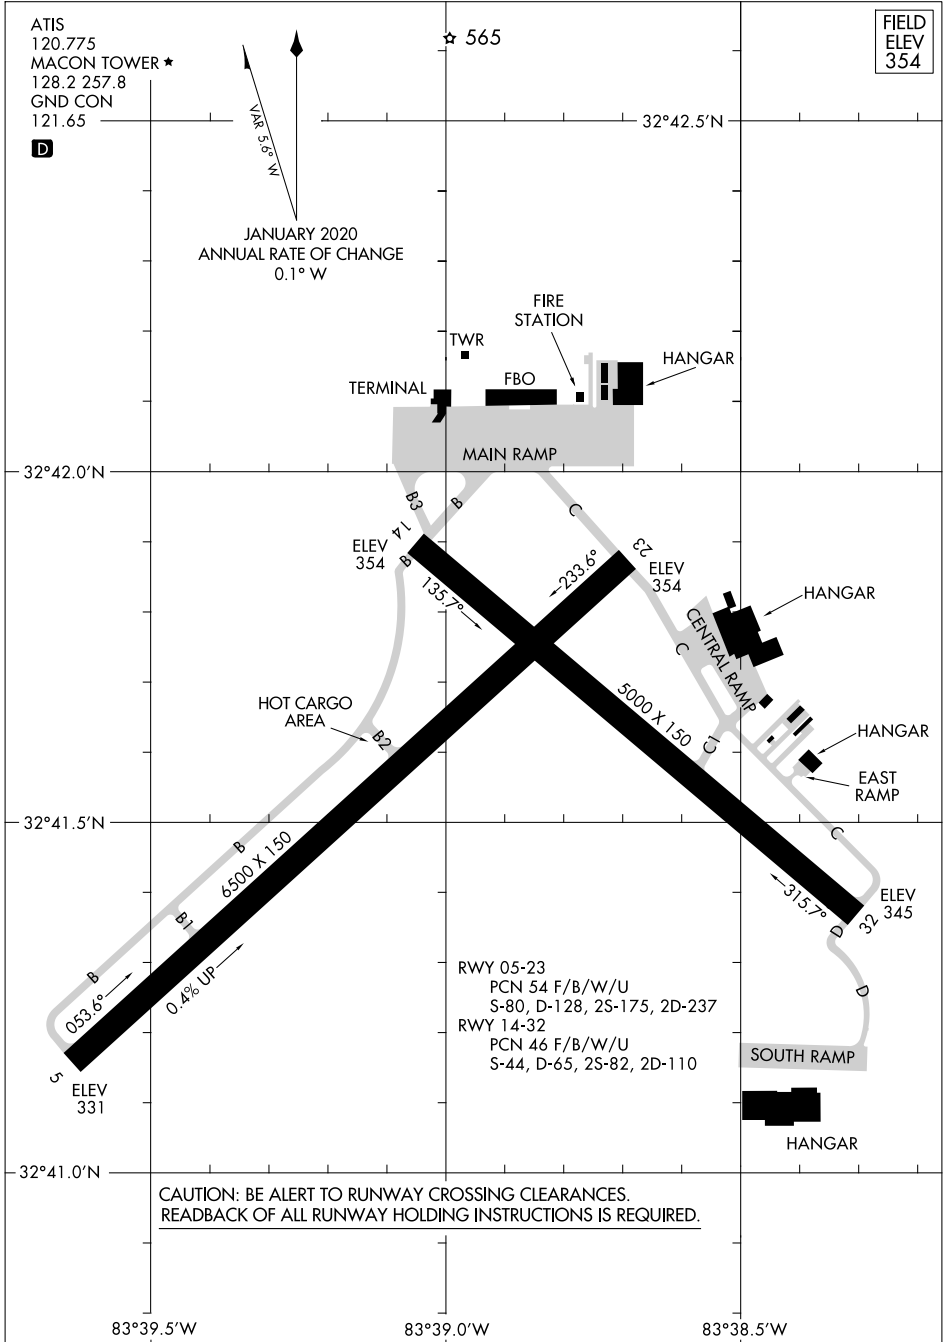

22363

AIRPORT DIAGRAM

AL-243 (FAA)

MIDDLE GEORGIA RGNL (MCN)
MACON, GEORGIA

SE-4, 28 NOV 2024 to 26 DEC 2024

SE-4, 28 NOV 2024 to 26 DEC 2024

AIRPORT DIAGRAM

22363

MIDDLE GEORGIA RGNL (MCN)
MACON, GEORGIA