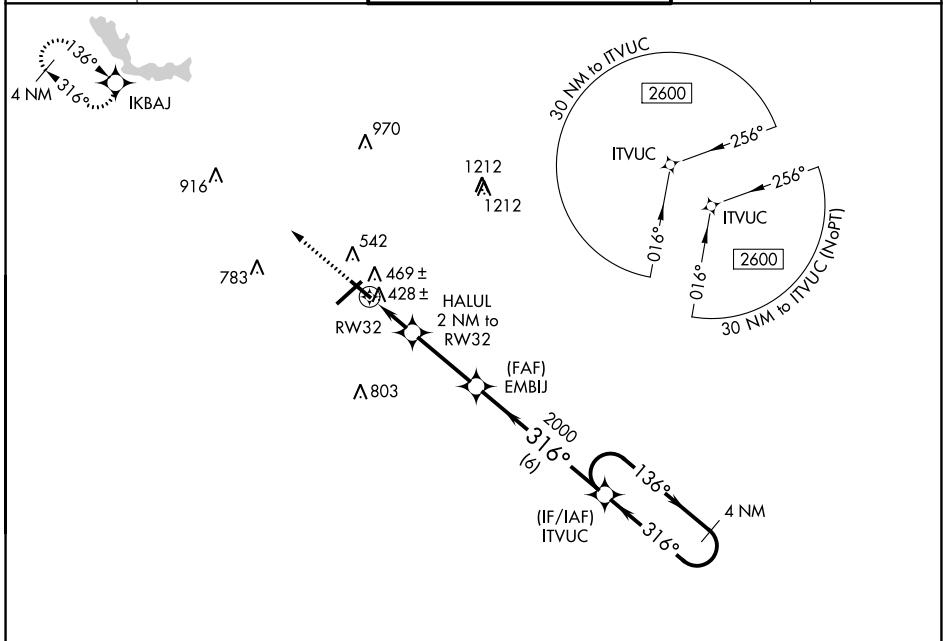

WAAS CH 63228 W32A	APP CRS 316°	Rwy Idg TDZE Apt Elev	5000 351 354
--	------------------------	-----------------------------	---

RNAV (GPS) RWY 32

MIDDLE GEORGIA RGNL (MCN)

RNP APCH-GPS.

⚠ Rwy 32 helicopter visibility reduction below 1 SM NA. MISSED APPROACH: Climb to 2800 direct IKBAJ and hold.

ATIS 120.775	ATLANTA APP CON ★ 124.2 279.6	MACON TOWER ★ 128.2 (CTAF) 257.8	GND CON 121.65	UNICOM 122.95
------------------------	---	--	--------------------------	-------------------------

SE-4, 28 NOV 2024 to 26 DEC 2024

SE-4, 28 NOV 2024 to 26 DEC 2024

ELEV 354	D	TDZE 351
----------	----------	----------

1568 Δ

CATEGORY	A	B	C	D
LP MDA	680-1		329 (400-1)	
LNAV MDA	720-1		369 (400-1)	
C CIRCLING	900-1	546 (600-1)	920-1½ 566 (600-1½)	1120-2½ 766 (800-2½)