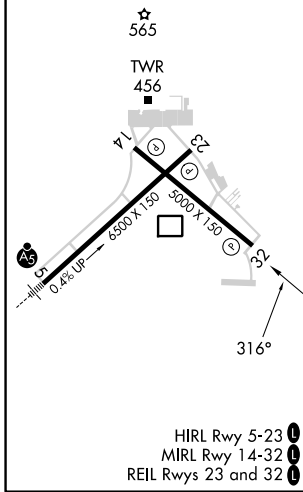

WAAS CH 63228 W32A	APP CRS 316°	Rwy Idg TDZE Apt Elev	5000 351 354
--	------------------------	-----------------------------	---

RNAV (GPS) RWY 32

MIDDLE GEORGIA RGNL (MCN)

RNP APCH-GPS.

⚠ Rwy 32 helicopter visibility reduction below 1 SM NA. MISSED APPROACH: Climb to 2800 direct IKBAJ and hold.

ATIS 120.775	ATLANTA APP CON ★ 124.2 279.6	MACON TOWER ★ 128.2 (CTAF) 257.8	GND CON 121.65	UNICOM 122.95
------------------------	---	--	--------------------------	-------------------------

SE-4, 28 NOV 2024 to 26 DEC 2024

SE-4, 28 NOV 2024 to 26 DEC 2024

ELEV 354	D	TDZE 351
----------	----------	----------

1568 Δ

CATEGORY	A	B	C	D
LP MDA	680-1		329 (400-1)	
LNAV MDA	720-1		369 (400-1)	
C CIRCLING	900-1	546 (600-1)	920-1½ 566 (600-1½)	1120-2½ 766 (800-2½)