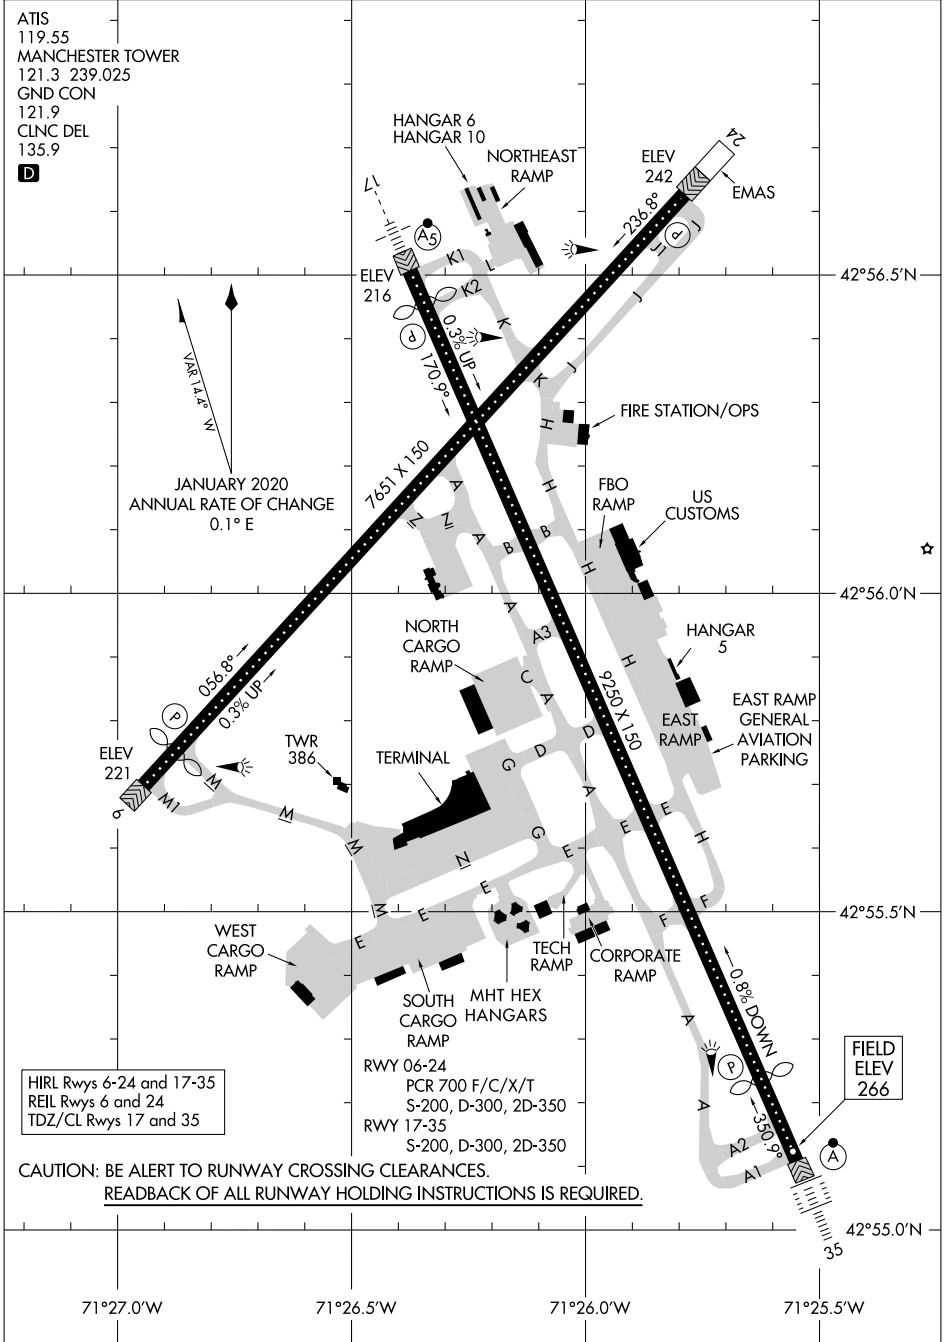

24305

AIRPORT DIAGRAM

AL-246 (FAA)

MANCHESTER BOSTON RGNL (MHT)
MANCHESTER, NEW HAMPSHIRE

ATIS
 119.55
 MANCHESTER TOWER
 121.3 239.025
 GND CON
 121.9
 CLNC DEL
 135.9

NE-1, 28 NOV 2024 to 26 DEC 2024

NE-1, 28 NOV 2024 to 26 DEC 2024

HIRL Rwy's 6-24 and 17-35
 REIL Rwy's 6 and 24
 TDZ/CL Rwy's 17 and 35

CAUTION: BE ALERT TO RUNWAY CROSSING CLEARANCES.
 READBACK OF ALL RUNWAY HOLDING INSTRUCTIONS IS REQUIRED.

AIRPORT DIAGRAM
 24305

MANCHESTER, NEW HAMPSHIRE
 MANCHESTER BOSTON RGNL (MHT)