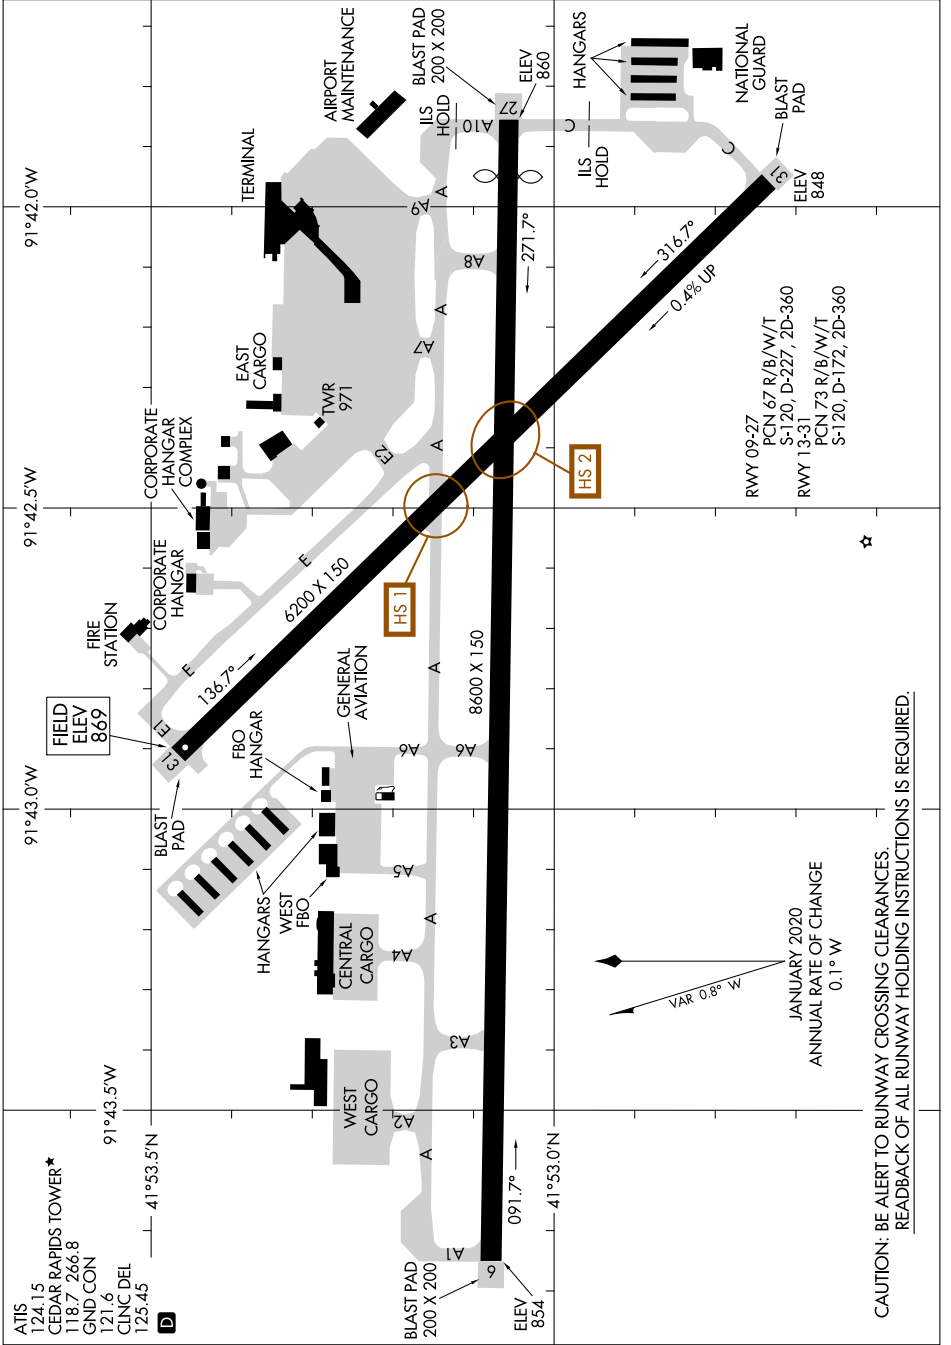

AIRPORT DIAGRAM

THE EASTERN IOWA (CID)
CEDAR RAPIDS, IOWA

AL-250 (FAA)

NC-3, 28 NOV 2024 to 26 DEC 2024

AIRPORT DIAGRAM

CEDAR RAPIDS, IOWA
THE EASTERN IOWA (CID)

NC-3, 28 NOV 2024 to 26 DEC 2024