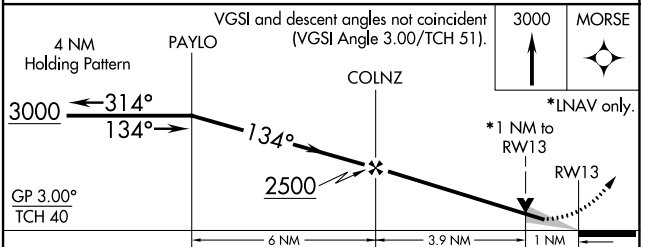

WAAS CH 86201 W13A	APP CRS 134°	Rwy ldg TDZE Apt Elev	6200 869 869
--	------------------------	-----------------------------	---

RNAV (GPS) RWY 13

THE EASTERN IOWA (CID)

RNP APCH.		MISSED APPROACH: Climb to 3000 direct MORSE and hold.			
Baro-VNAV NA below -16°C (4°F).					

NC-3, 28 NOV 2024 to 26 DEC 2024

NC-3, 28 NOV 2024 to 26 DEC 2024

ELEV 869	D	TDZE 869
----------	----------	----------

CATEGORY	A	B	C	D
LPV DA	1120-1 251 (300-1)			
LNNAV/VNAV DA	1200-1¼ 331 (400-1¼)			
LNNAV MDA	1260-1 391 (400-1)			1260-1¼ 391 (400-1¼)