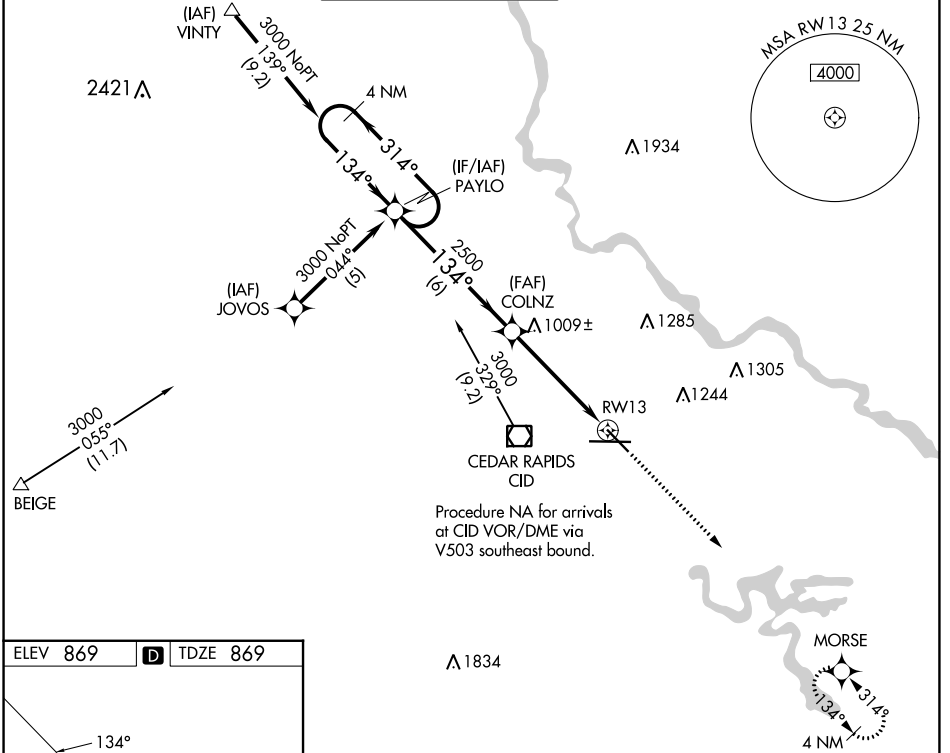

WAAS CH 86201 W13A	APP CRS 134°	Rwy ldg TDZE Apt Elev	6200 869 869
--	------------------------	-----------------------------	---

RNAV (GPS) RWY 13

THE EASTERN IOWA (CID)

RNP APCH.		MISSED APPROACH: Climb to 3000 direct MORSE and hold.			
Baro-VNAV NA below -16°C (4°F).					

NC-3, 28 NOV 2024 to 26 DEC 2024

NC-3, 28 NOV 2024 to 26 DEC 2024

ELEV 869	D	TDZE 869
----------	----------	----------

CATEGORY	A	B	C	D
LPV DA	1120-1 251 (300-1)			
LNNAV/VNAV DA	1200-1¼ 331 (400-1¼)			
LNNAV MDA	1260-1 391 (400-1)			1260-1¼ 391 (400-1¼)