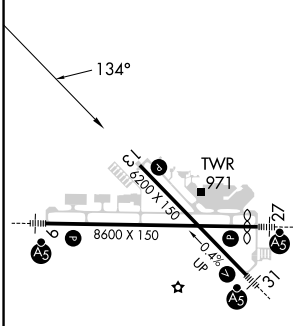

WAAS CH 86201 W13A	APP CRS 134°	Rwy ldg TDZE Apt Elev	6200 869 869
--	------------------------	-----------------------------	---

RNAV (GPS) RWY 13

THE EASTERN IOWA (CID)

RNP APCH.		MISSED APPROACH: Climb to 3000 direct MORSE and hold.			
Baro-VNAV NA below -16°C (4°F).					

NC-3, 28 NOV 2024 to 26 DEC 2024

NC-3, 28 NOV 2024 to 26 DEC 2024

ELEV 869	D	TDZE 869
----------	----------	----------

CATEGORY	A	B	C	D
LPV DA	1120-1 251 (300-1)			
LNNAV/VNAV DA	1200-1¼ 331 (400-1¼)			
LNNAV MDA	1260-1 391 (400-1)			1260-1¼ 391 (400-1¼)