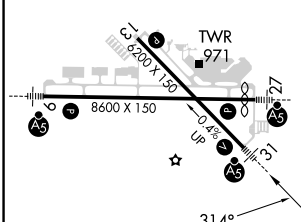

WAAS CH 77503 W31A	APP CRS 314°	Rwy Idg TDZE Apt Elev	6200 861 869
--	------------------------	-----------------------------	---

RNAV (GPS) RWY 31

THE EASTERN IOWA (CID)

RNP APCH. Baro-VNAV NA below -16°C (4°F).		MALSR 	MISSED APPROACH: Climb to 3000 direct PAYLO and hold.		
ATIS 124.15	CEDAR RAPIDS APP CON* 119.7 266.8	CEDAR RAPIDS TOWER* 118.7 (CTAF) 266.8	GND CON 121.6	CLNC DEL 125.45	UNICOM 122.95

CATEGORY	A	B	C	D
LPV DA	1120-½ 259 (300-½)			
LNAV/VNAV DA	1140-½	279 (300-½)	1140-¾ 279 (300-¾)	
LNAV MDA	1240-½	379 (400-½)	1240-1 379 (400-1)	

NC-3, 28 NOV 2024 to 26 DEC 2024

NC-3, 28 NOV 2024 to 26 DEC 2024