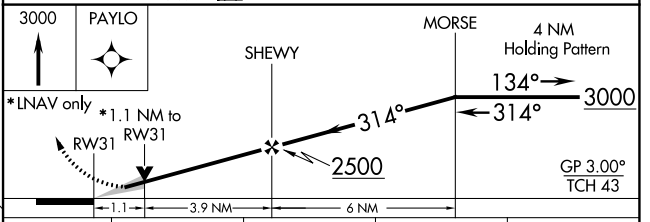

WAAS CH 77503 W31A	APP CRS 314°	Rwy Idg TDZE Apt Elev	6200 861 869
--	------------------------	-----------------------------	---

RNAV (GPS) RWY 31

THE EASTERN IOWA (CID)

RNP APCH. Baro-VNAV NA below -16°C (4°F).		MALSR 	MISSED APPROACH: Climb to 3000 direct PAYLO and hold.		
ATIS 124.15	CEDAR RAPIDS APP CON* 119.7 266.8	CEDAR RAPIDS TOWER* 118.7 (CTAF) 266.8	GND CON 121.6	CLNC DEL 125.45	UNICOM 122.95

CATEGORY	A	B	C	D
LPV DA	1120-½ 259 (300-½)			
LNAV/VNAV DA	1140-½	279 (300-½)	1140-¾ 279 (300-¾)	
LNAV MDA	1240-½	379 (400-½)	1240-1 379 (400-1)	

NC-3, 28 NOV 2024 to 26 DEC 2024

NC-3, 28 NOV 2024 to 26 DEC 2024