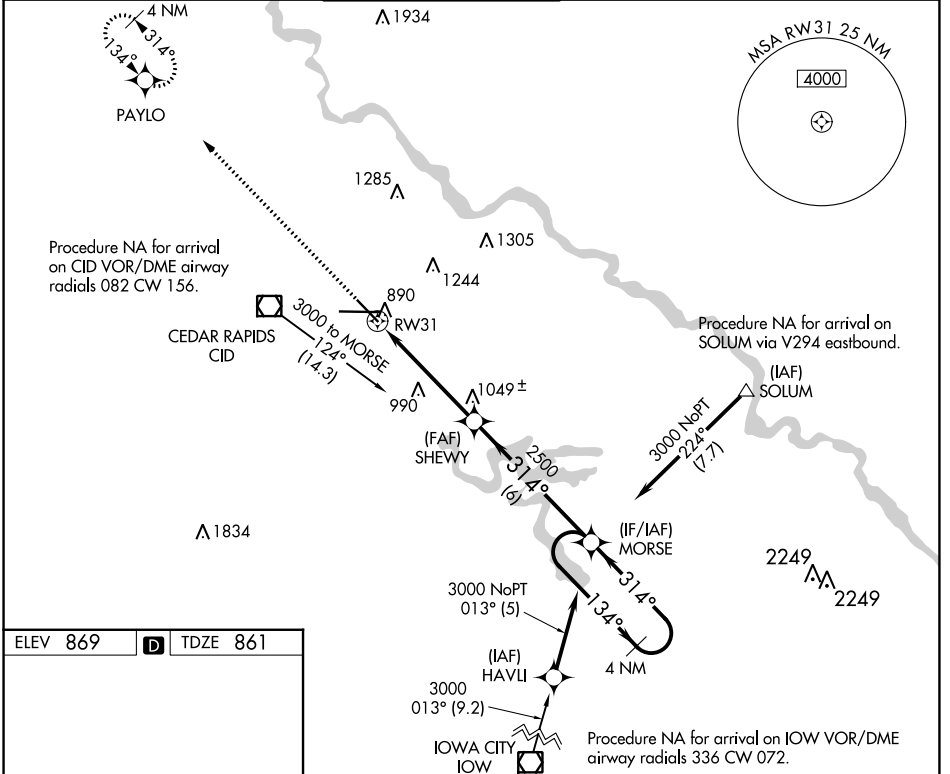

WAAS CH 77503 W31A	APP CRS 314°	Rwy Idg TDZE Apt Elev	6200 861 869
--	------------------------	-----------------------------	---

RNAV (GPS) RWY 31

THE EASTERN IOWA (CID)

RNP APCH. Baro-VNAV NA below -16°C (4°F).		MALSR 	MISSED APPROACH: Climb to 3000 direct PAYLO and hold.		
ATIS 124.15	CEDAR RAPIDS APP CON* 119.7 266.8	CEDAR RAPIDS TOWER* 118.7 (CTAF) 266.8	GND CON 121.6	CLNC DEL 125.45	UNICOM 122.95

CATEGORY	A	B	C	D
LPV DA	1120-½ 259 (300-½)			
LNAV/VNAV DA	1140-½	279 (300-½)	1140-¾ 279 (300-¾)	
LNAV MDA	1240-½	379 (400-½)	1240-1 379 (400-1)	

NC-3, 28 NOV 2024 to 26 DEC 2024

NC-3, 28 NOV 2024 to 26 DEC 2024