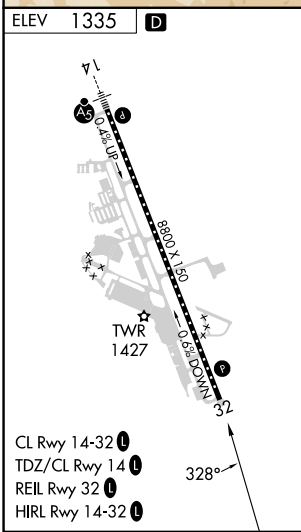

APP CRS	Rwy Idg	N/A
328°	TDZE	N/A
	Apt Elev	1335

RNAV (GPS)-D

ROGUE VALLEY INTL/MEDFORD (MFR)

RNP APCH.		MISSED APPROACH: Climb to 7800 direct OED VORTAC and hold, continue climb-in-hold to 7800.	
<p>Circling NA for Cats C and D northeast of Rwy 14-32.</p>			

ATIS	CASCADE APP CON *	MEDFORD TOWER *	GND CON	UNICOM
127.25	124.3 379.9	119.4 (CTAF) 257.8	121.8	122.95

CATEGORY	A	B	C	D
CIRCLING	3600-1¼ 2265 (2300-1¼)	3600-1½ 2265 (2300-1½)	3600-3	2265 (2300-3)

NW-1, 28 NOV 2024 to 26 DEC 2024