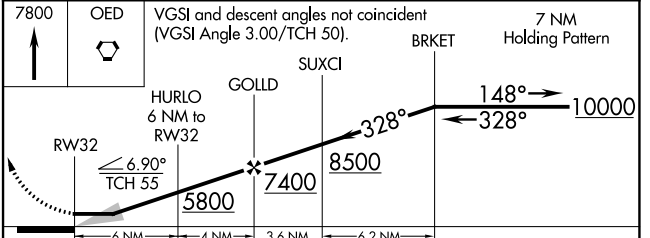

APP CRS	Rwy Idg	N/A
328°	TDZE	N/A
	Apt Elev	1335

RNAV (GPS)-D

ROGUE VALLEY INTL/MEDFORD (MFR)

RNP APCH.		MISSED APPROACH: Climb to 7800 direct OED VORTAC and hold, continue climb-in-hold to 7800.	
<p>Circling NA for Cats C and D northeast of Rwy 14-32.</p>			

ATIS	CASCADE APP CON *	MEDFORD TOWER *	GND CON	UNICOM
127.25	124.3 379.9	119.4 (CTAF) 257.8	121.8	122.95

CATEGORY	A	B	C	D
CIRCLING	3600-1¼ 2265 (2300-1¼)	3600-1½ 2265 (2300-1½)	3600-3	2265 (2300-3)

NW-1, 28 NOV 2024 to 26 DEC 2024