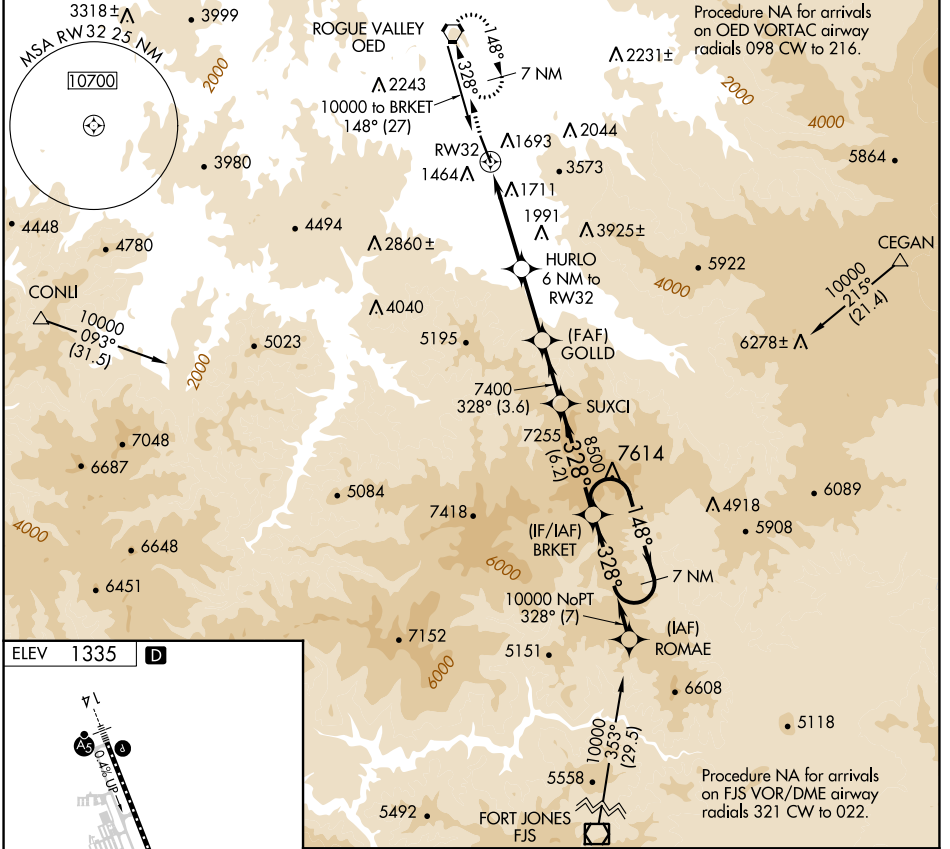

APP CRS	Rwy Idg	N/A
328°	TDZE	N/A
	Apt Elev	1335

RNAV (GPS)-D

ROGUE VALLEY INTL/MEDFORD (MFR)

RNP APCH.		MISSED APPROACH: Climb to 7800 direct OED VORTAC and hold, continue climb-in-hold to 7800.	
<p>Circling NA for Cats C and D northeast of Rwy 14-32.</p>			

ATIS	CASCADE APP CON *	MEDFORD TOWER *	GND CON	UNICOM
127.25	124.3 379.9	119.4 (CTAF) 257.8	121.8	122.95

CATEGORY	A	B	C	D
CIRCLING	3600-1¼ 2265 (2300-1¼)	3600-1½ 2265 (2300-1½)	3600-3	2265 (2300-3)

NW-1, 28 NOV 2024 to 26 DEC 2024

NW-1, 28 NOV 2024 to 26 DEC 2024