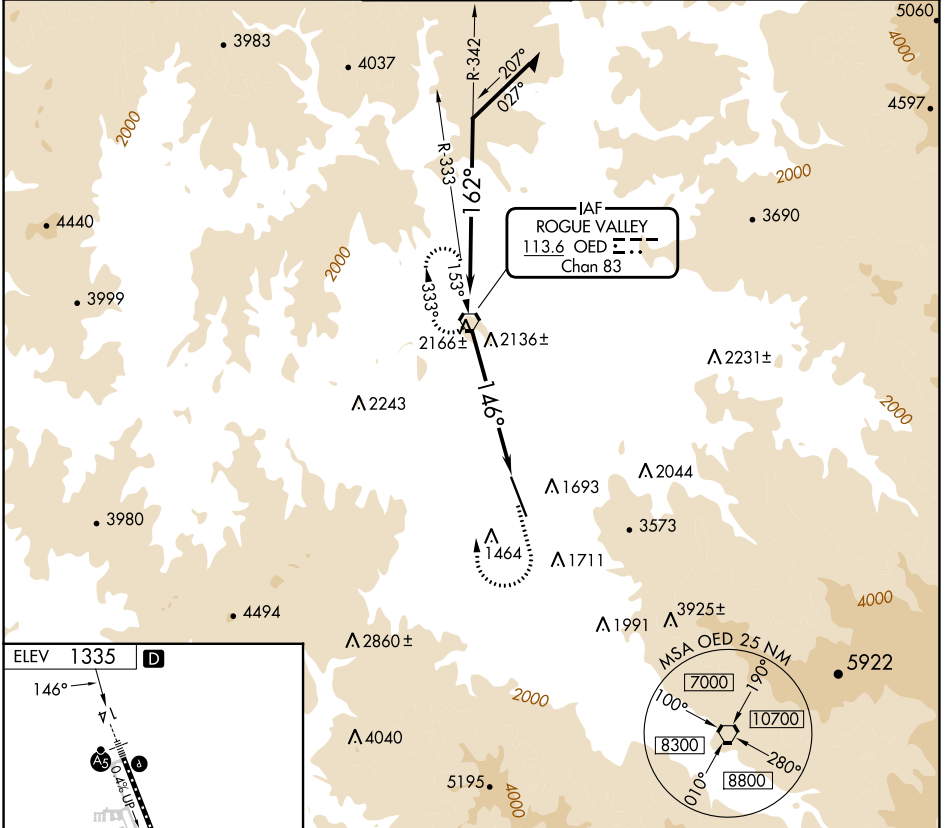

VORTAC OED 113.6 Chan 83	APP CRS 146°	Rwy Idg TDZE Apt Elev N/A N/A 1335
--	------------------------	--

VOR-A

ROGUE VALLEY INTL/MEDFORD (MFR)

⚠ If local altimeter setting not received, procedure NA.
⚠ Circling NA for Cats C and D northeast of Rwy 14-32.
⚠ -3°C

MISSED APPROACH: Climb to 2900 then climbing right turn to 6400 direct OED VORTAC and hold, continue climb-in-hold to 6400.

ATIS 127.25	CASCADE APP CON * 124.3 379.9	MEDFORD TOWER * 119.4 (CTAF) 257.8	GND CON 121.8	UNICOM 122.95
-----------------------	---	--	-------------------------	-------------------------

CATEGORY	A	B	C	D
CIRCLING	2680-1¼ 1345 (1400-1¼)	2680-1½ 1345 (1400-1½)	2680-3	1345 (1400-3)

NW-1, 28 NOV 2024 to 26 DEC 2024

NW-1, 28 NOV 2024 to 26 DEC 2024