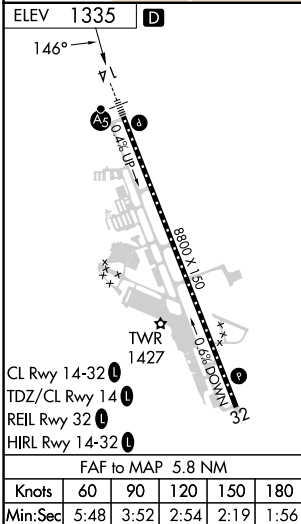

VORTAC OED 113.6 Chan 83	APP CRS 146°	Rwy Idg TDZE Apt Elev N/A N/A 1335
--	------------------------	--

VOR-A

ROGUE VALLEY INTL/MEDFORD (MFR)

⚠ If local altimeter setting not received, procedure NA.
⚠ Circling NA for Cats C and D northeast of Rwy 14-32.
⚠ -3°C

MISSED APPROACH: Climb to 2900 then climbing right turn to 6400 direct OED VORTAC and hold, continue climb-in-hold to 6400.

ATIS 127.25	CASCADE APP CON * 124.3 379.9	MEDFORD TOWER * 119.4 (CTAF) 257.8	GND CON 121.8	UNICOM 122.95
-----------------------	---	--	-------------------------	-------------------------

CATEGORY	A	B	C	D
CIRCLING	2680-1¼ 1345 (1400-1¼)	2680-1½ 1345 (1400-1½)	2680-3	1345 (1400-3)

NW-1, 28 NOV 2024 to 26 DEC 2024

NW-1, 28 NOV 2024 to 26 DEC 2024