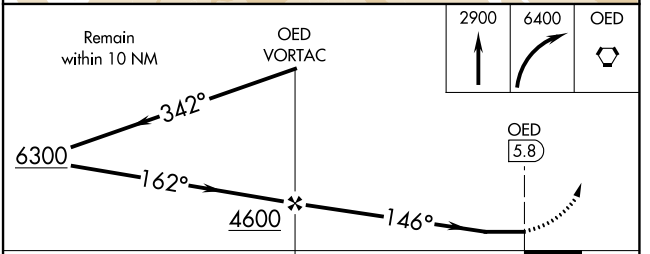

VORTAC OED 113.6 Chan 83	APP CRS 146°	Rwy Idg TDZE Apt Elev N/A N/A 1335
--	------------------------	--

VOR-A

ROGUE VALLEY INTL/MEDFORD (MFR)

⚠ If local altimeter setting not received, procedure NA.
⚠ Circling NA for Cats C and D northeast of Rwy 14-32.
⚠ -3°C

MISSED APPROACH: Climb to 2900 then climbing right turn to 6400 direct OED VORTAC and hold, continue climb-in-hold to 6400.

ATIS 127.25	CASCADE APP CON * 124.3 379.9	MEDFORD TOWER * 119.4 (CTAF) 257.8	GND CON 121.8	UNICOM 122.95
-----------------------	---	--	-------------------------	-------------------------

CATEGORY	A	B	C	D
CIRCLING	2680-1¼ 1345 (1400-1¼)	2680-1½ 1345 (1400-1½)	2680-3	1345 (1400-3)

NW-1, 28 NOV 2024 to 26 DEC 2024

NW-1, 28 NOV 2024 to 26 DEC 2024