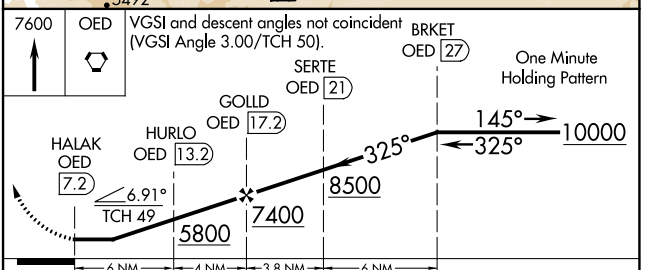

VORTAC OED 113.6 Chan 83	APP CRS 325°	Rwy Idg TDZE Apt Elev 1335	N/A N/A
--	------------------------	---	------------

VOR/DME-C

ROGUE VALLEY INTL/MEDFORD (MFR)

⚠ Circling NA for Cats C and D northeast of Rwy 14-32.
⚠ -3°C

MISSED APPROACH: Climb to 7600 direct OED VORTAC and hold, continue climb-in-hold to 7600.

ATIS 127.25	CASCADE APP CON * 124.3 379.9	MEDFORD TOWER * 119.4 (CTAF) 257.8	GND CON 121.8	UNICOM 122.95
-----------------------	---	--	-------------------------	-------------------------

CATEGORY	A	B	C	D
CIRCLING	3600-1¼ 2265 (2300-1¼)	3600-1½ 2265 (2300-1½)	3600-3	2265 (2300-3)

NW-1, 28 NOV 2024 to 26 DEC 2024

NW-1, 28 NOV 2024 to 26 DEC 2024