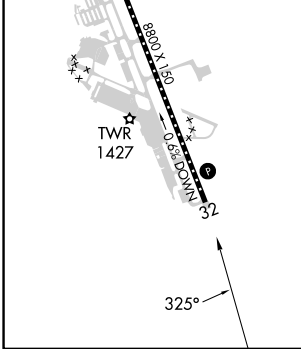

VORTAC OED 113.6 Chan 83	APP CRS 325°	Rwy Idg TDZE Apt Elev 1335	N/A N/A
--	------------------------	---	------------

VOR/DME-C

ROGUE VALLEY INTL/MEDFORD (MFR)

⚠ Circling NA for Cats C and D northeast of Rwy 14-32.
⚠ -3°C

MISSED APPROACH: Climb to 7600 direct OED VORTAC and hold, continue climb-in-hold to 7600.

ATIS 127.25	CASCADE APP CON * 124.3 379.9	MEDFORD TOWER * 119.4 (CTAF) 257.8	GND CON 121.8	UNICOM 122.95
-----------------------	---	--	-------------------------	-------------------------

CATEGORY	A	B	C	D
CIRCLING	3600-1¼ 2265 (2300-1¼)	3600-1½ 2265 (2300-1½)	3600-3	2265 (2300-3)

NW-1, 28 NOV 2024 to 26 DEC 2024

NW-1, 28 NOV 2024 to 26 DEC 2024