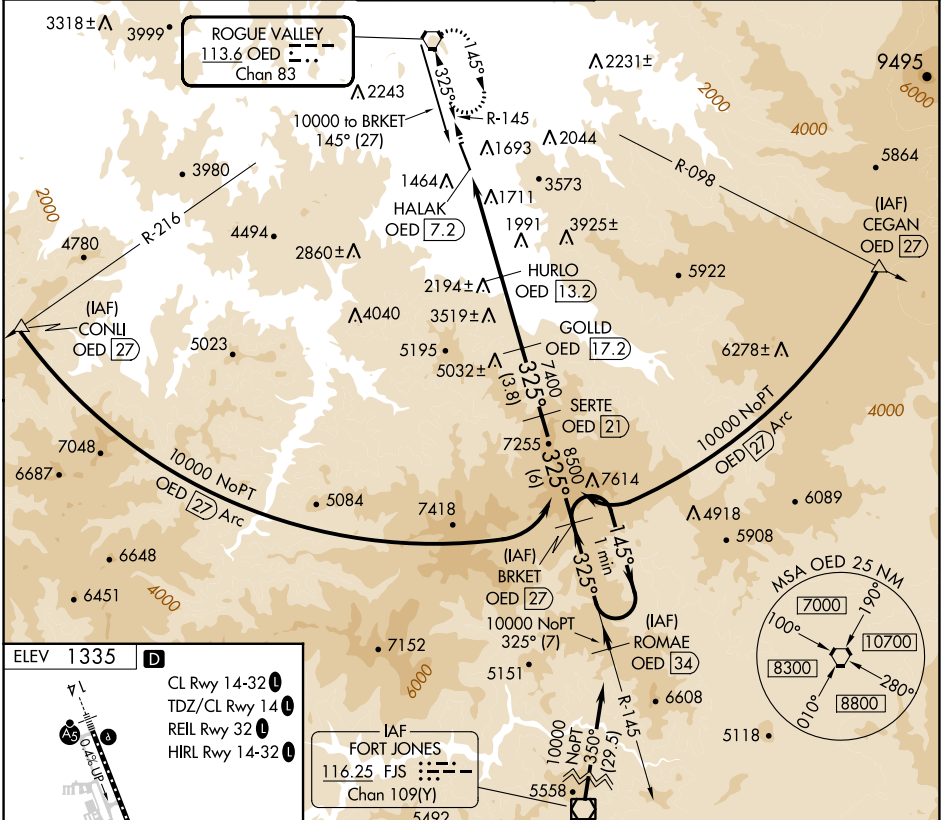

VORTAC OED 113.6 Chan 83	APP CRS 325°	Rwy Idg TDZE Apt Elev 1335	N/A N/A
--	------------------------	---	------------

VOR/DME-C

ROGUE VALLEY INTL/MEDFORD (MFR)

⚠ Circling NA for Cats C and D northeast of Rwy 14-32.
⚠ -3°C

MISSED APPROACH: Climb to 7600 direct OED VORTAC and hold, continue climb-in-hold to 7600.

ATIS 127.25	CASCADE APP CON * 124.3 379.9	MEDFORD TOWER * 119.4 (CTAF) 257.8	GND CON 121.8	UNICOM 122.95
-----------------------	---	--	-------------------------	-------------------------

CATEGORY	A	B	C	D
CIRCLING	3600-1¼ 2265 (2300-1¼)	3600-1½ 2265 (2300-1½)	3600-3	2265 (2300-3)

NW-1, 28 NOV 2024 to 26 DEC 2024

NW-1, 28 NOV 2024 to 26 DEC 2024