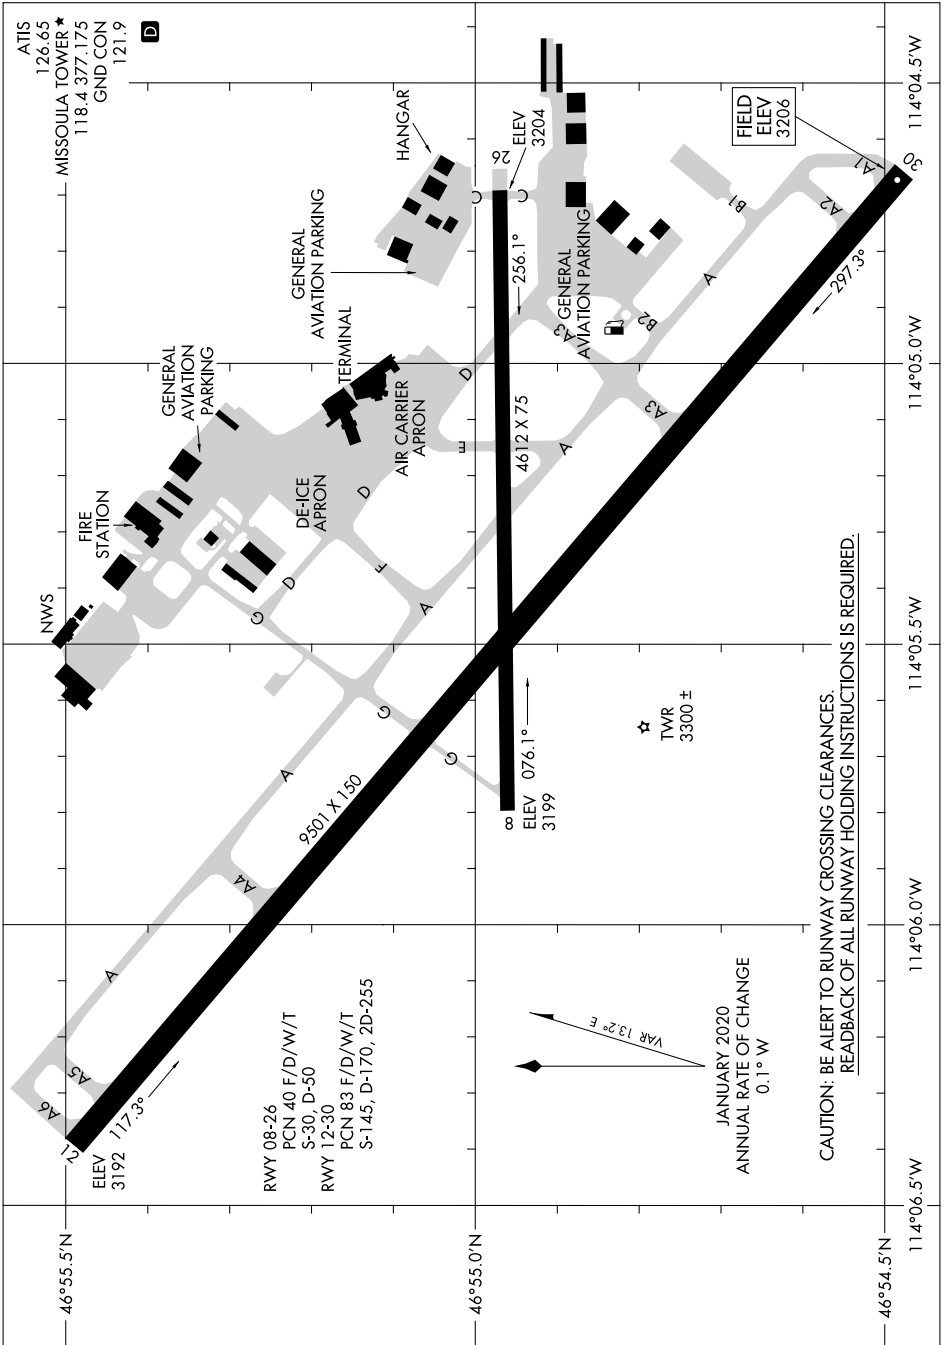

# AIRPORT DIAGRAM

AL-266 (FAA)

MISSOULA MONTANA (MISO)  
MISSOULA, MONTANA

NW-1, 28 NOV 2024 to 26 DEC 2024

NW-1, 28 NOV 2024 to 26 DEC 2024

# AIRPORT DIAGRAM

MISSOULA, MONTANA  
MISSOULA MONTANA (MISO)