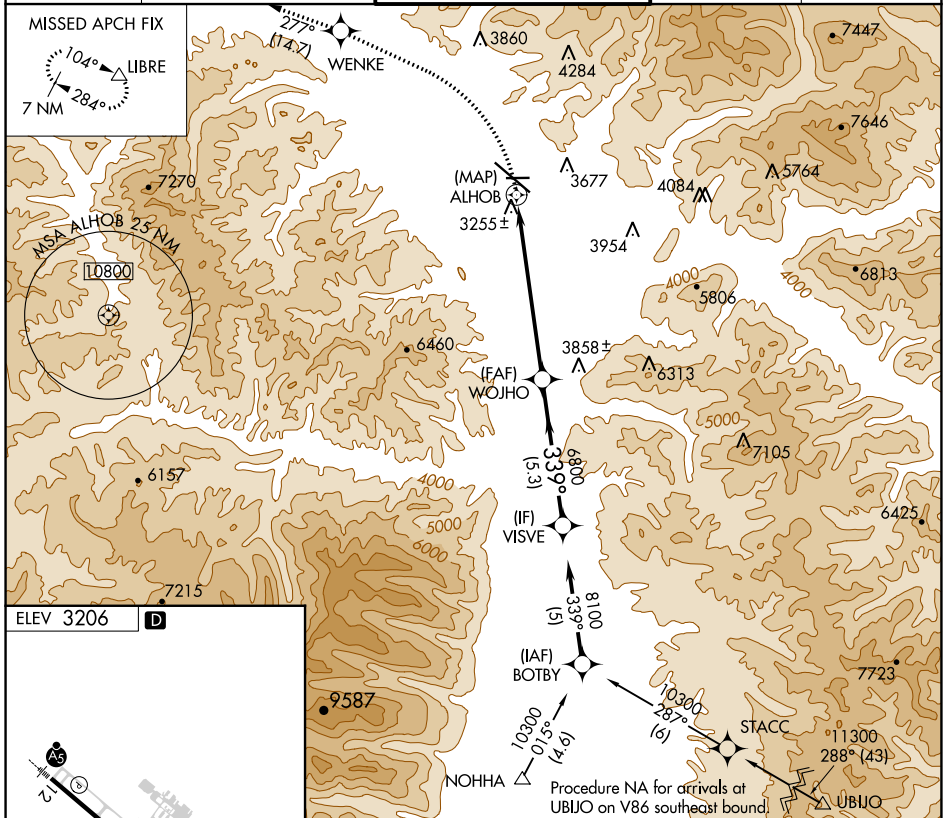

APP CRS 339°	Rwy Idg TDZE Apt Elev	N/A N/A 3206
------------------------	-----------------------------	---

RNAV (GPS)-D

MISSOULA MONTANA (MISO)

RNP APCH.

▲ Circling NA for Cats C and D northeast of Rwy 12-30.

❄ -12°C

MISSED APPROACH: Climbing left turn to 9600 direct WENKE and on track 277° to LIBRE and hold, continue climb-in-hold to 9600.

ATIS 126.65	SPOKANE APP CON * 124.9 298.95	MISSOULA TOWER * 118.4 (CTAF) 377.175	GND CON 121.9	UNICOM 122.95
-----------------------	--	---	-------------------------	-------------------------

CATEGORY	A	B	C	D
■ CIRCLING	4280-1¼ 1074 (1100-1¼)	4700-1½ 1494 (1500-1½)	4700-3 1494 (1500-3)	5140-3 1934 (2000-3)