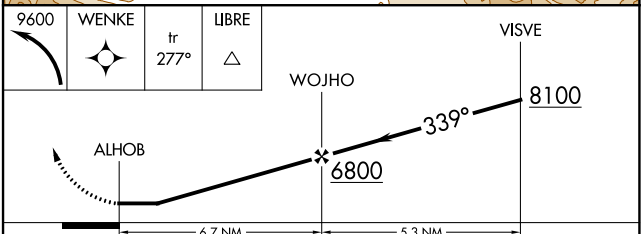

❄ -12°C

MISSED APPROACH: Climbing left turn to 9600 direct WENKE and on track 277° to LIBRE and hold, continue climb-in-hold to 9600.

ATIS 126.65	SPOKANE APP CON * 124.9 298.95	MISSOULA TOWER * 118.4 (CTAF) 377.175	GND CON 121.9	UNICOM 122.95
-----------------------	--	---	-------------------------	-------------------------