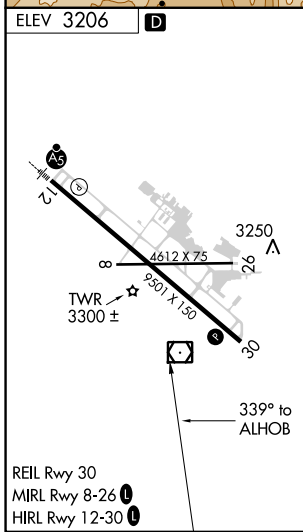

APP CRS 339°	Rwy Idg TDZE Apt Elev	N/A N/A 3206
------------------------	-----------------------------	---

RNAV (GPS)-D

MISSOULA MONTANA (MISO)

RNP APCH.

▲ Circling NA for Cats C and D northeast of Rwy 12-30.

❄ -12°C

MISSED APPROACH: Climbing left turn to 9600 direct WENKE and on track 277° to LIBRE and hold, continue climb-in-hold to 9600.

ATIS 126.65	SPOKANE APP CON * 124.9 298.95	MISSOULA TOWER * 118.4 (CTAF) 377.175	GND CON 121.9	UNICOM 122.95
-----------------------	--	---	-------------------------	-------------------------

CATEGORY	A	B	C	D
■ CIRCLING	4280-1¼ 1074 (1100-1¼)	4700-1½ 1494 (1500-1½)	4700-3 1494 (1500-3)	5140-3 1934 (2000-3)