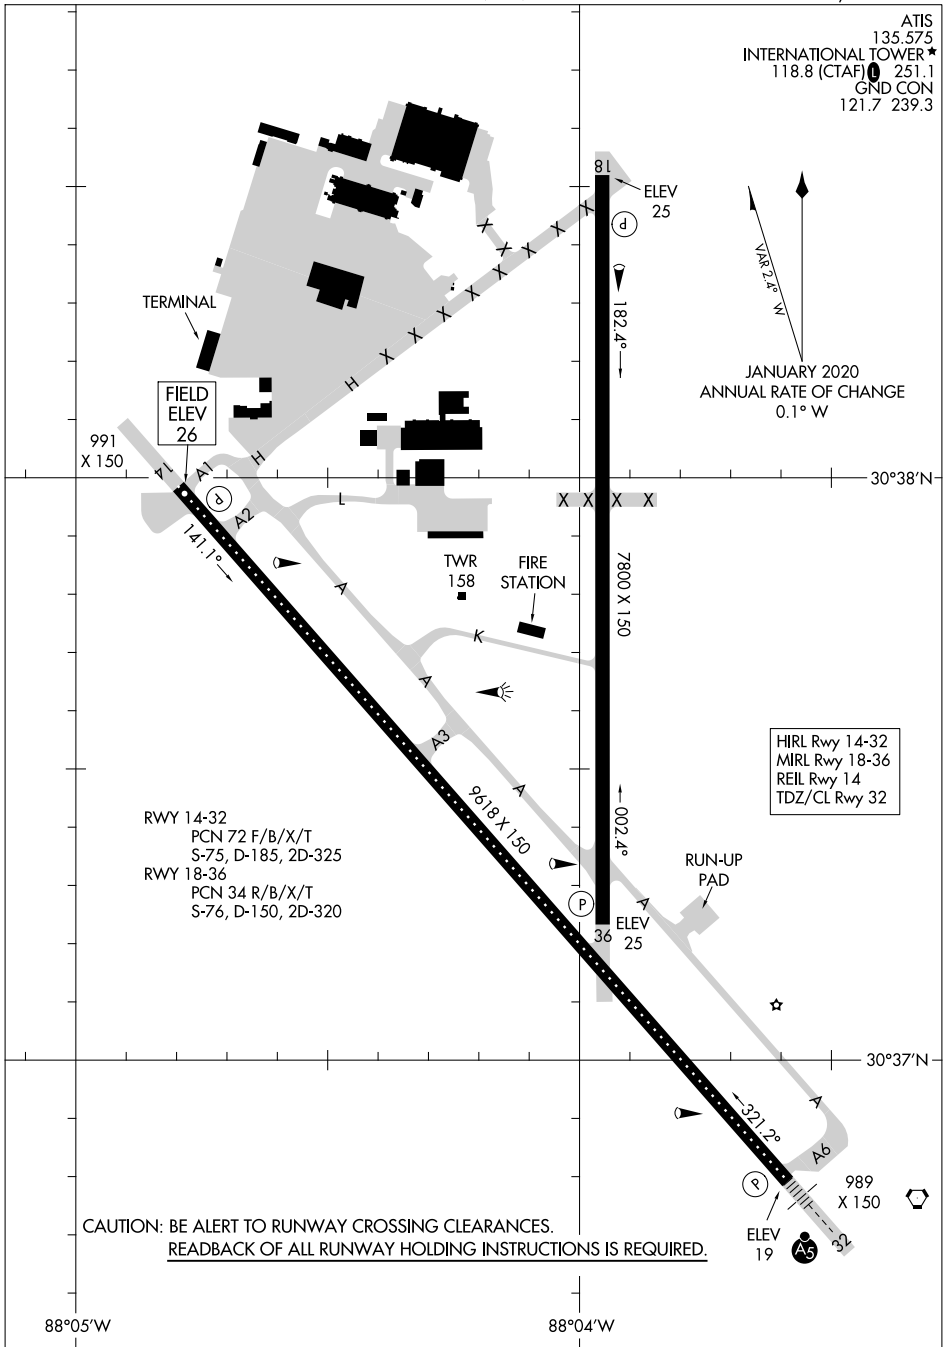

24193

AIRPORT DIAGRAM

AL-268 (FAA)

MOBILE INTL (BFM)
MOBILE, ALABAMA

ATIS 135.575
INTERNATIONAL TOWER* 118.8 (CTAF) 251.1
GND CON 121.7 239.3

SE-4, 28 NOV 2024 to 26 DEC 2024

SE-4, 28 NOV 2024 to 26 DEC 2024

↑
MAG 2.0° W
JANUARY 2020
ANNUAL RATE OF CHANGE
0.1° W

HIRL Rwy 14-32
MIRL Rwy 18-36
REIL Rwy 14
TDZ/CL Rwy 32

AIRPORT DIAGRAM

24193

MOBILE, ALABAMA
MOBILE INTL (BFM)