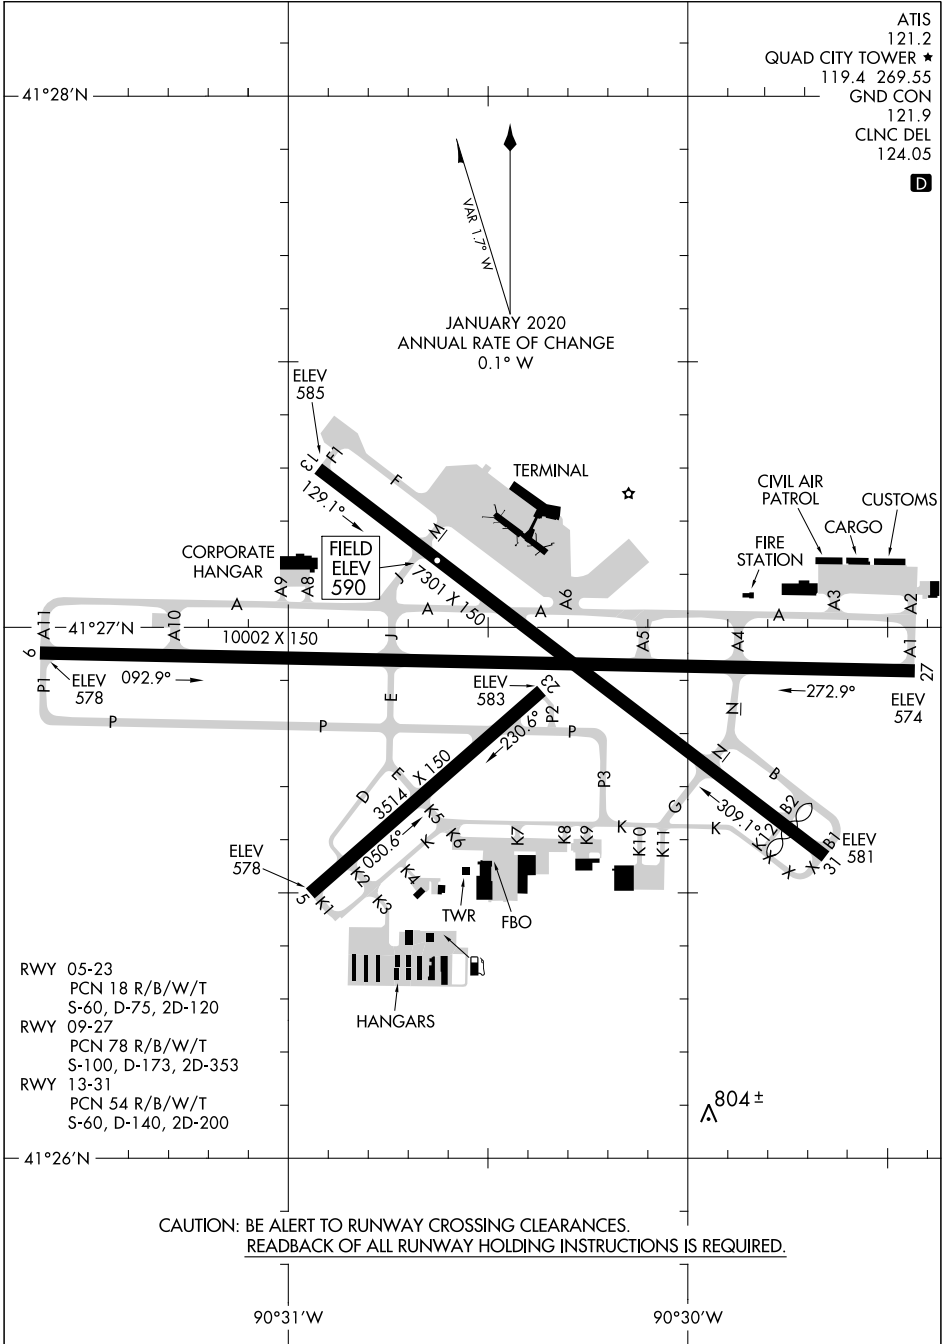

23222

AIRPORT DIAGRAM

AL-269 (FAA)

QUAD CITIES INTL (MLI)
MOLINE, ILLINOIS

EC-3, 28 NOV 2024 to 26 DEC 2024

EC-3, 28 NOV 2024 to 26 DEC 2024

AIRPORT DIAGRAM

23222

MOLINE, ILLINOIS
QUAD CITIES INTL (MLI)