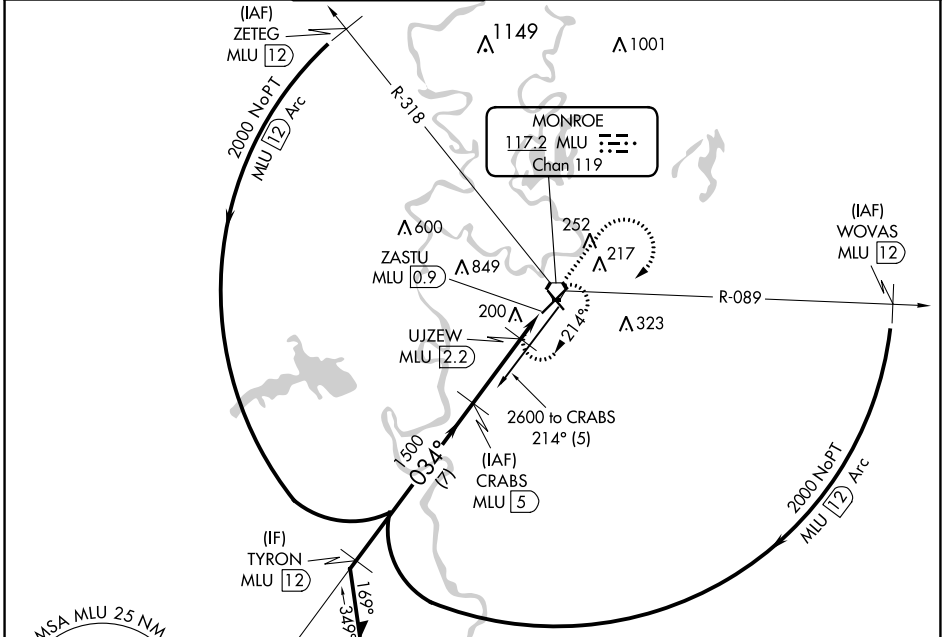

VORTAC MLU 117.2 Chan 119	APP CRS 034°	Rwy Idg 7504 TDZE 78 Apt Elev 79
---	------------------------	---

VOR/DME RWY 4

MONROE RGNL (MLU)

⚠ Circling to Rwy 14 NA at night.	MALSR 	MISSED APPROACH: Climb to 1800 then climbing right turn to 3000 direct MLU VORTAC and hold, continue climb-in-hold to 3000.
⚠ ASR	45	

ATIS 125.05	MONROE APP CON★ 118.15 290.475	MONROE TOWER★ 118.9 (CTAF) 257.8	GND CON 121.9	CLNC DEL 121.65	UNICOM 122.95
-----------------------	--	--	-------------------------	---------------------------	-------------------------

REIL Rws 14 and 32
 MRL Rwy 14-32 **Ⓛ**
 HIRL Rwy 4-22 **Ⓛ**

SC-4, 28 NOV 2024 to 26 DEC 2024

SC-4, 28 NOV 2024 to 26 DEC 2024