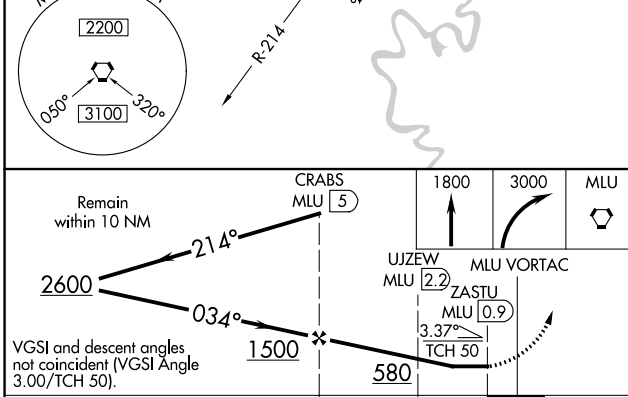

VORTAC MLU 117.2 Chan 119	APP CRS 034°	Rwy Idg 7504 TDZE 78 Apt Elev 79
---	------------------------	---

VOR/DME RWY 4

MONROE RGNL (MLU)

⚠ Circling to Rwy 14 NA at night.	MALSR 	MISSED APPROACH: Climb to 1800 then climbing right turn to 3000 direct MLU VORTAC and hold, continue climb-in-hold to 3000.
⚠ ASR	45	

ELEV 79	D	TDZE 78
---------	----------	---------

CATEGORY	A	B	C	D
S-4	460/24	382 (400-1/2)	460/40	382 (400-3/4)
C CIRCLING	580-1 501 (600-1)	620-1 541 (600-1)	740-1 3/4 661 (700-1 3/4)	1160-3 1081 (1100-3)