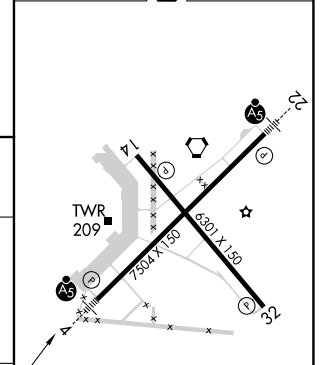

VORTAC MLU 117.2 Chan 119	APP CRS 034°	Rwy Idg 7504 TDZE 78 Apt Elev 79
---	------------------------	---

VOR/DME RWY 4

MONROE RGNL (MLU)

⚠ Circling to Rwy 14 NA at night.	MALSR 	MISSED APPROACH: Climb to 1800 then climbing right turn to 3000 direct MLU VORTAC and hold, continue climb-in-hold to 3000.
⚠ ASR	45	

ELEV 79	D	TDZE 78
---------	----------	---------

CATEGORY	A	B	C	D
S-4	460/24	382 (400-1/2)	460/40	382 (400-3/4)
C CIRCLING	580-1 501 (600-1)	620-1 541 (600-1)	740-1 3/4 661 (700-1 3/4)	1160-3 1081 (1100-3)