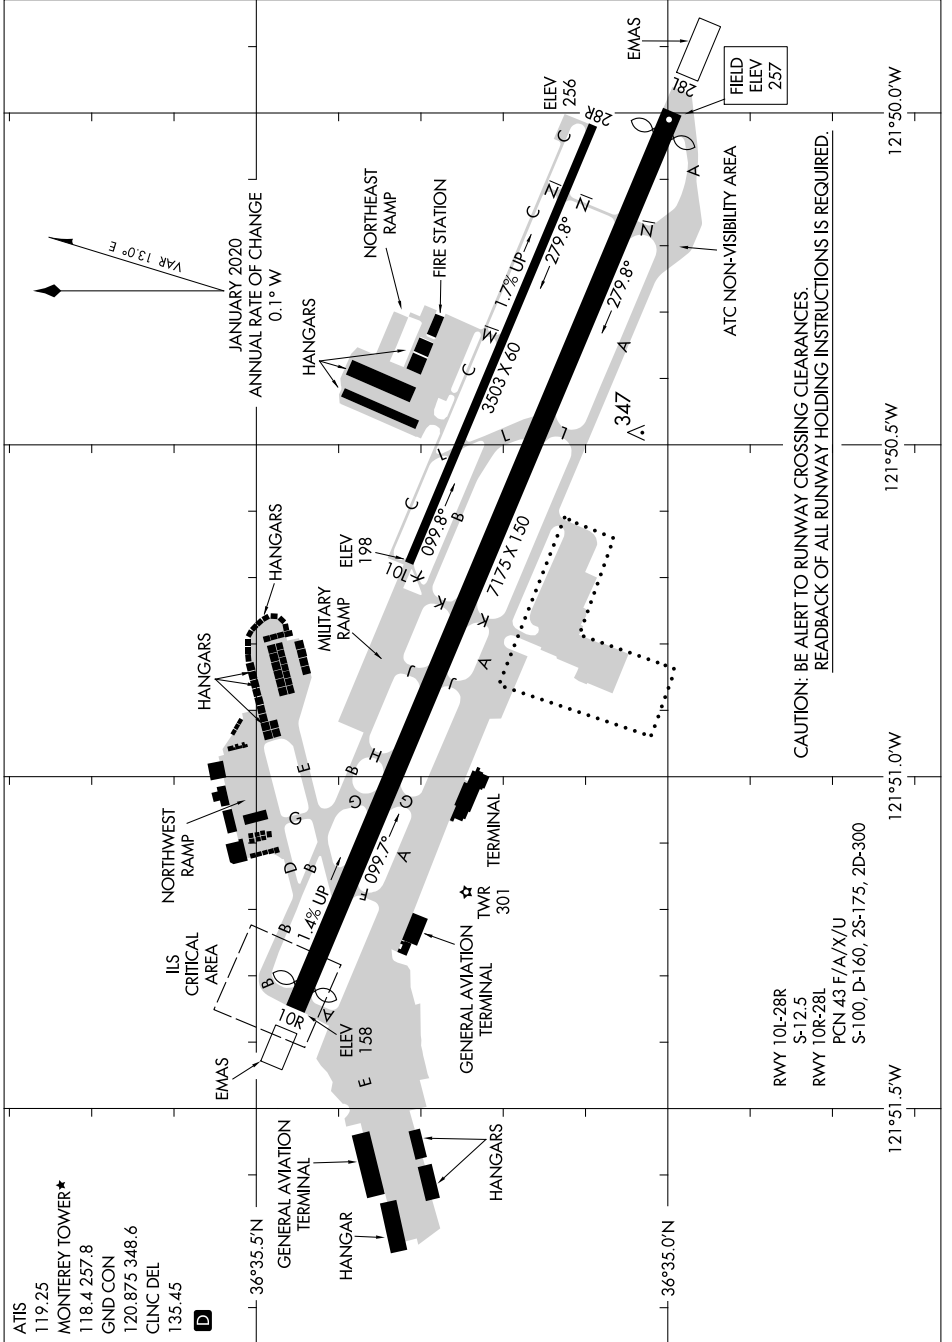

AIRPORT DIAGRAM

AL-271 (FAA)

MONTEREY RGNL (MR Y)
MONTEREY, CALIFORNIA

SW-2, 28 NOV 2024 to 26 DEC 2024

SW-2, 28 NOV 2024 to 26 DEC 2024

AIRPORT DIAGRAM

MONTEREY, CALIFORNIA
MONTEREY RGNL (MR Y)