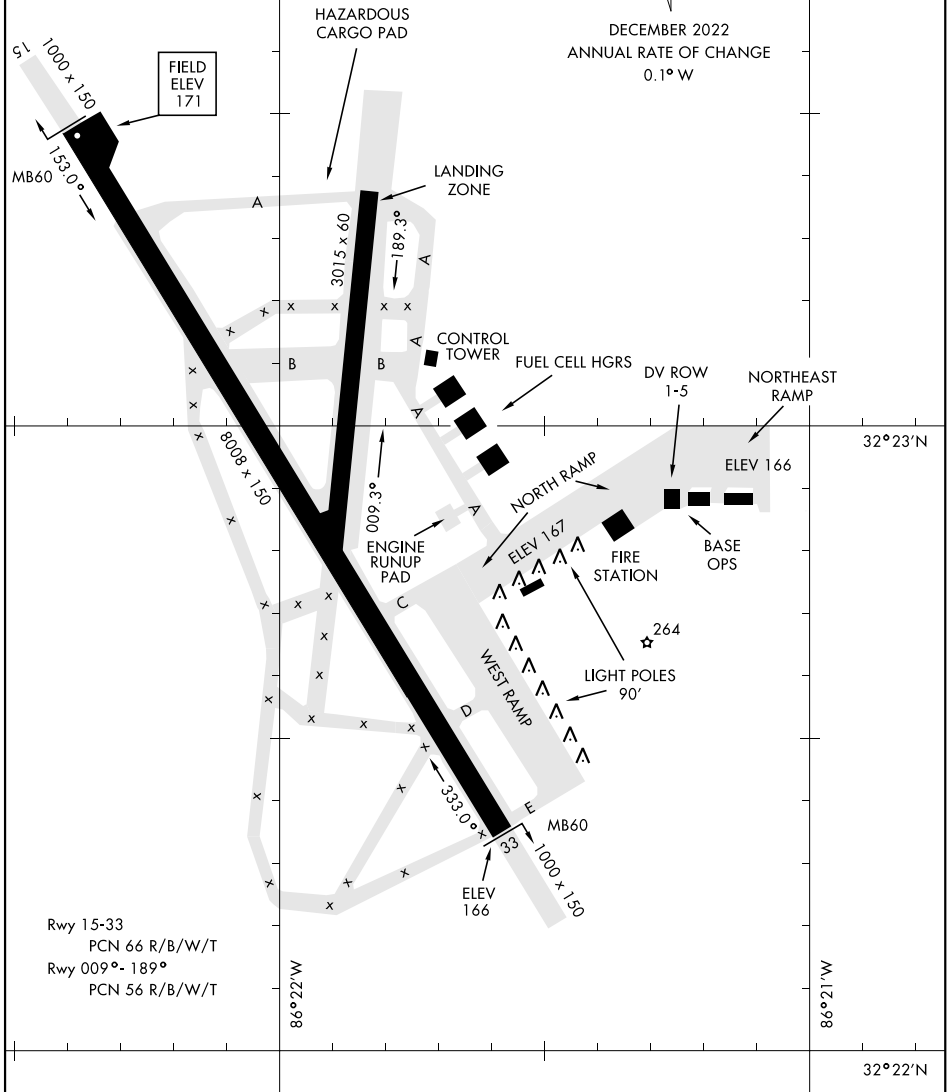

AIRPORT DIAGRAM

AL-274 [USAF]

MAXWELL AFB (KMXF)

MONTGOMERY, ALABAMA

ATIS ★
 134.7 269.9
 TOWER ★
 118.15 253.5
 GND CON
 127.15 289.4

32°24'N

SE-4, 28 NOV 2024 to 26 DEC 2024

SE-4, 28 NOV 2024 to 26 DEC 2024

Rwy 15-33
 PCN 66 R/B/W/T
 Rwy 009°- 189°
 PCN 56 R/B/W/T

AIRPORT DIAGRAM

MONTGOMERY, ALABAMA

MAXWELL AFB (KMXF)

32°22'N