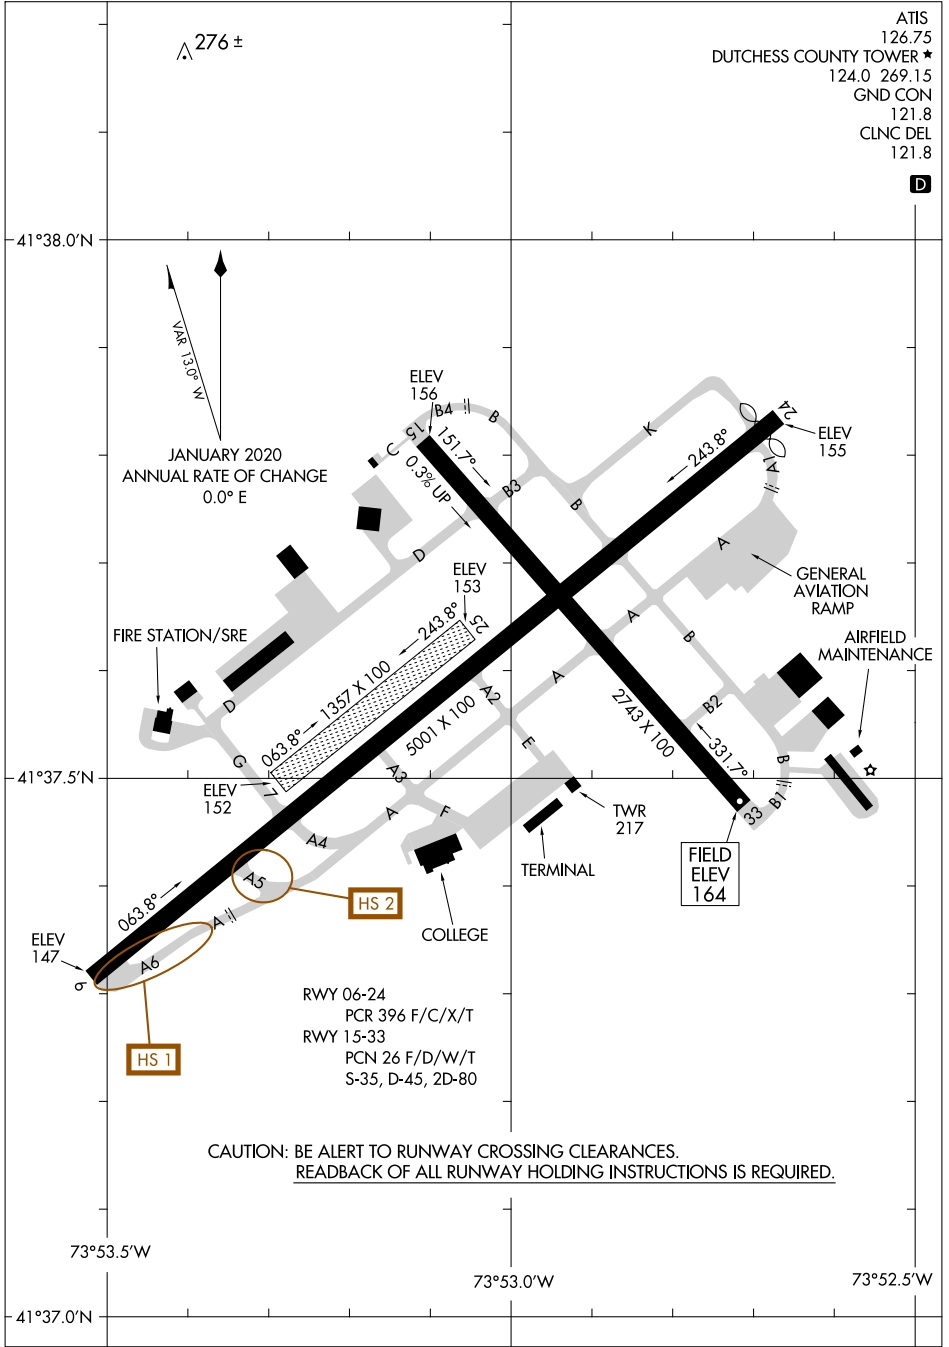

24305

AIRPORT DIAGRAM

AL-286 (FAA)

HUDSON VALLEY RGNL (POU)
POUGHKEEPSIE, NEW YORK

NE-2, 28 NOV 2024 to 26 DEC 2024

NE-2, 28 NOV 2024 to 26 DEC 2024

AIRPORT DIAGRAM

24305

POUGHKEEPSIE, NEW YORK
HUDSON VALLEY RGNL (POU)