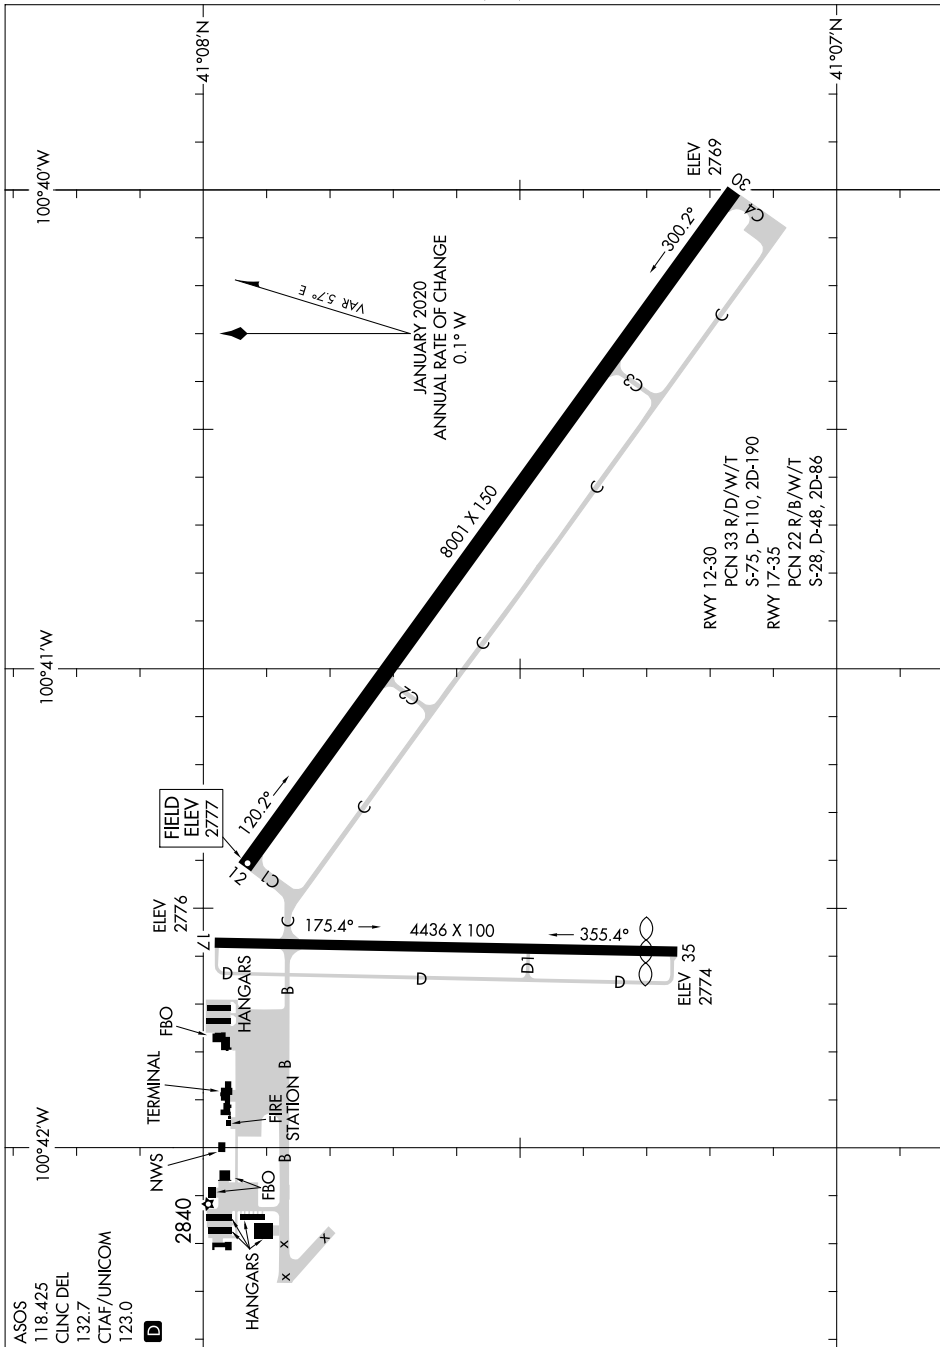

AIRPORT DIAGRAM

NORTH PLATTE RGNL/LEE BIRD FLD (L.B.F')

AL-292 (FAA)

NORTH PLATTE, NEBRASKA

NC-2, 28 NOV 2024 to 26 DEC 2024

NC-2, 28 NOV 2024 to 26 DEC 2024

AIRPORT DIAGRAM

NORTH PLATTE, NEBRASKA

NORTH PLATTE RGNL/LEE BIRD FLD (L.B.F')