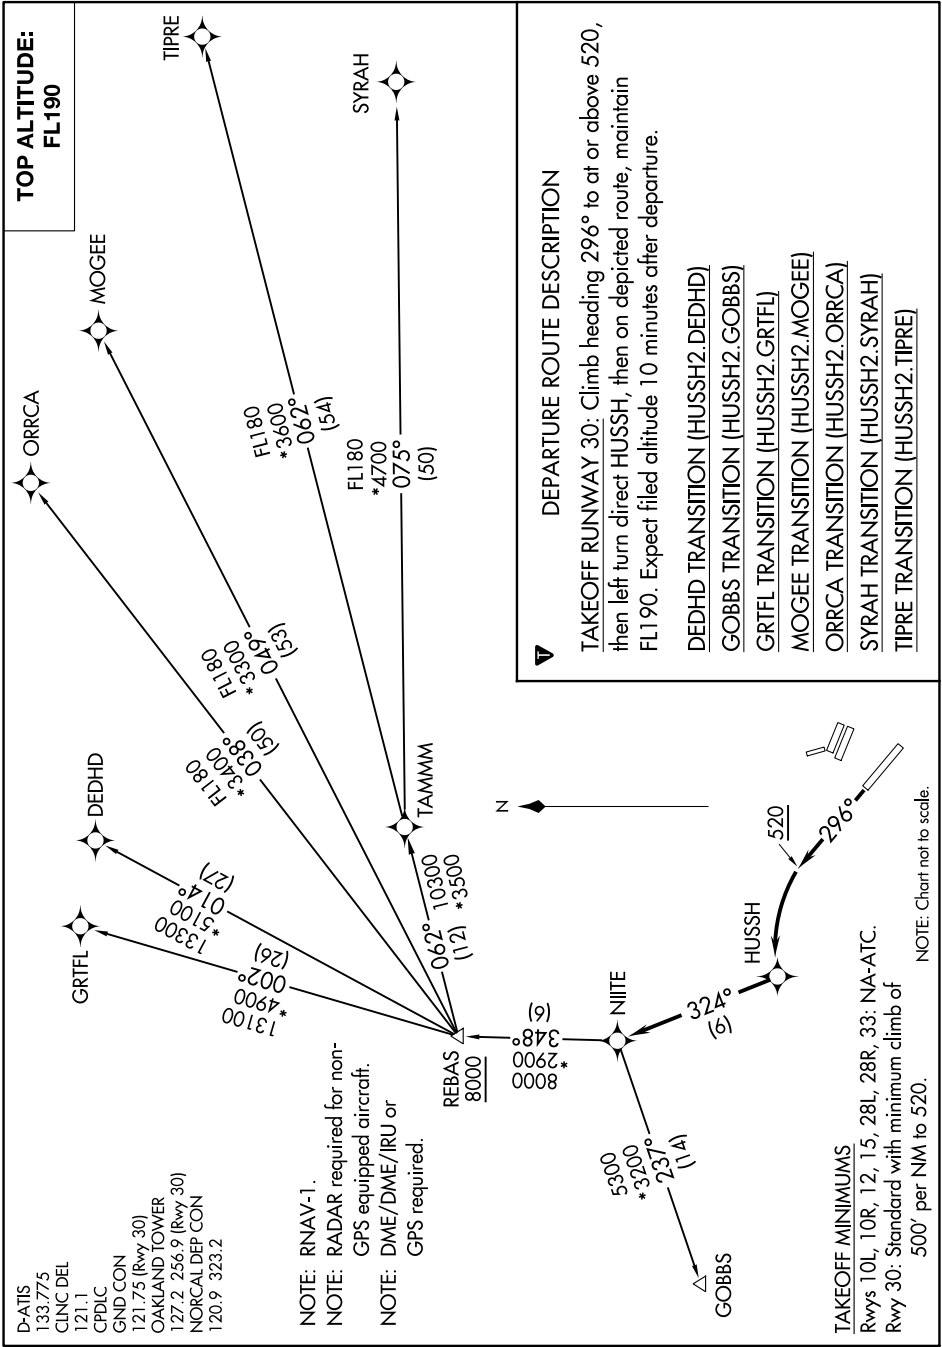

# HUSSH TWO DEPARTURE (RNAV)

SW-2, 28 NOV 2024 to 26 DEC 2024

SW-2, 28 NOV 2024 to 26 DEC 2024

# HUSSH TWO DEPARTURE (RNAV)