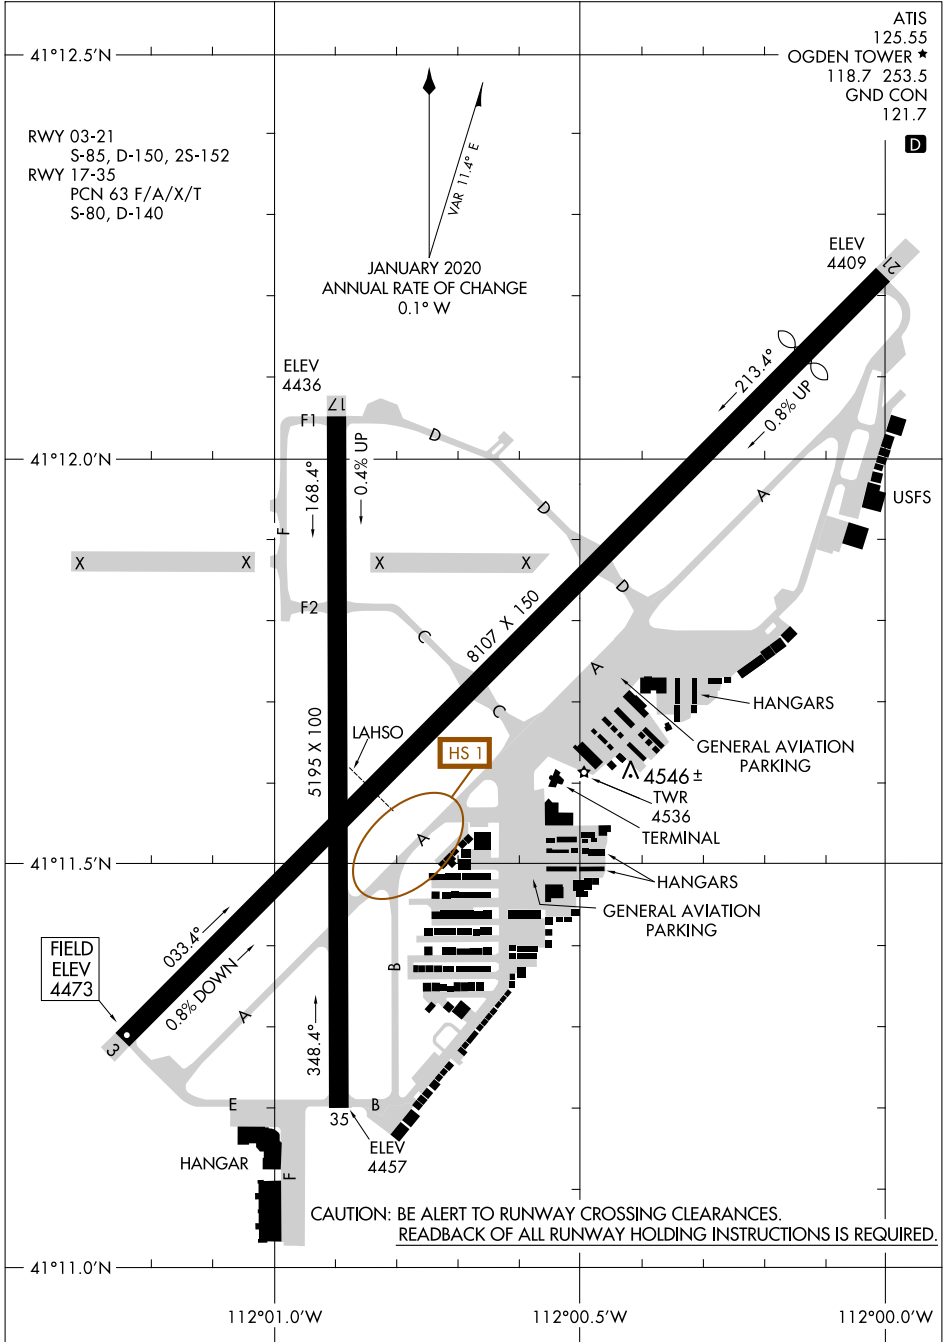

23110
AIRPORT DIAGRAM

OGDEN-HINCKLEY (OGD)
OGDEN, UTAH

AL-297 (FAA)

SW-4, 28 NOV 2024 to 26 DEC 2024

SW-4, 28 NOV 2024 to 26 DEC 2024

CAUTION: BE ALERT TO RUNWAY CROSSING CLEARANCES.
READBCK OF ALL RUNWAY HOLDING INSTRUCTIONS IS REQUIRED.

AIRPORT DIAGRAM
23110

OGDEN, UTAH
OGDEN-HINCKLEY (OGD)