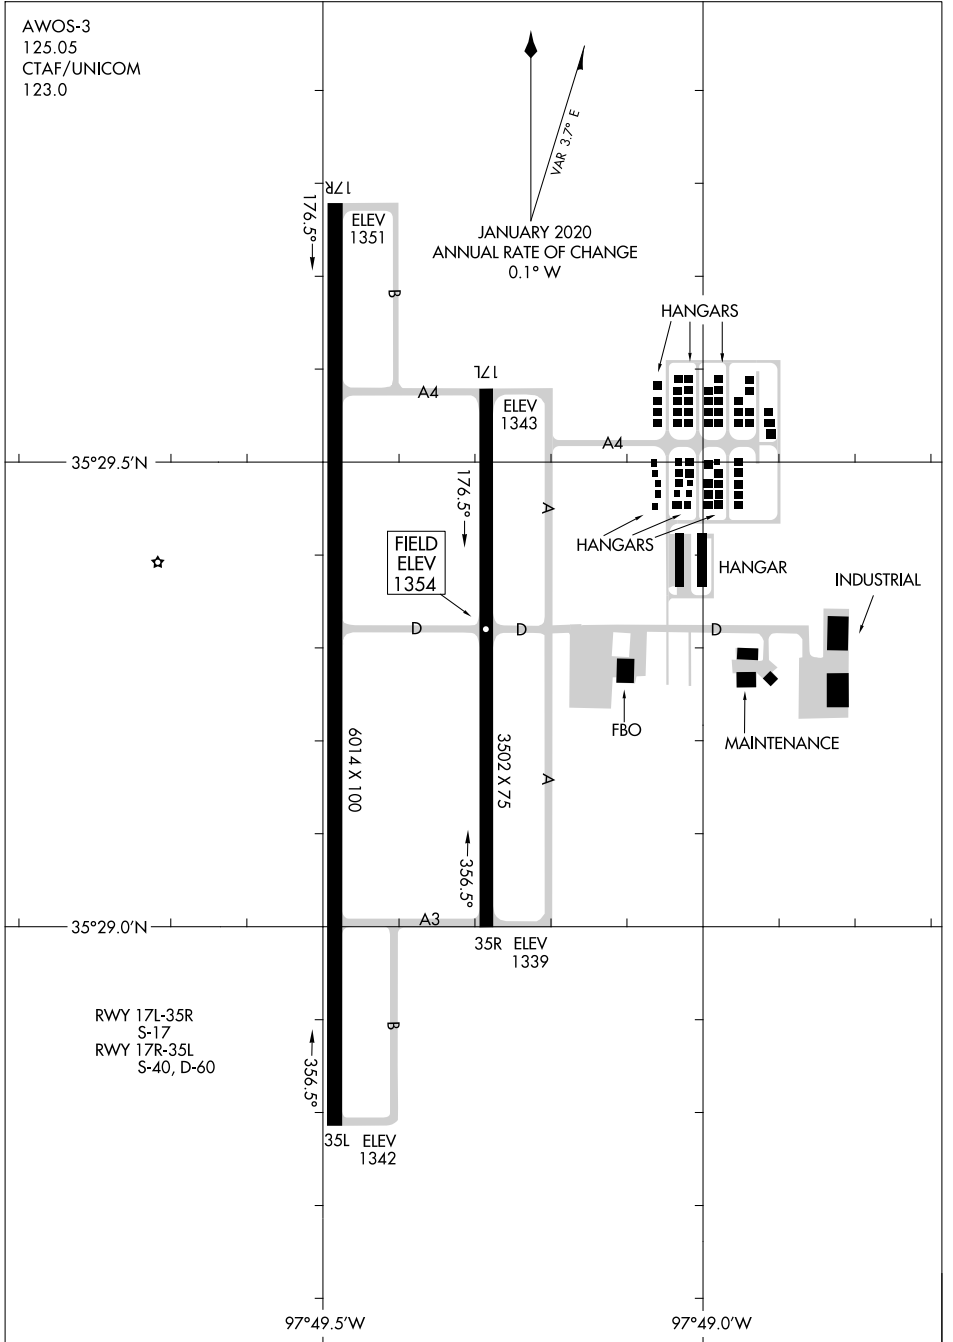

# AIRPORT DIAGRAM

AL-298 (FAA)

CLARENCE E PAGE MUNI (RCE)  
OKLAHOMA CITY, OKLAHOMA

SC-1, 28 NOV 2024 to 26 DEC 2024

SC-1, 28 NOV 2024 to 26 DEC 2024

# AIRPORT DIAGRAM

OKLAHOMA CITY, OKLAHOMA  
CLARENCE E PAGE MUNI (RCE)