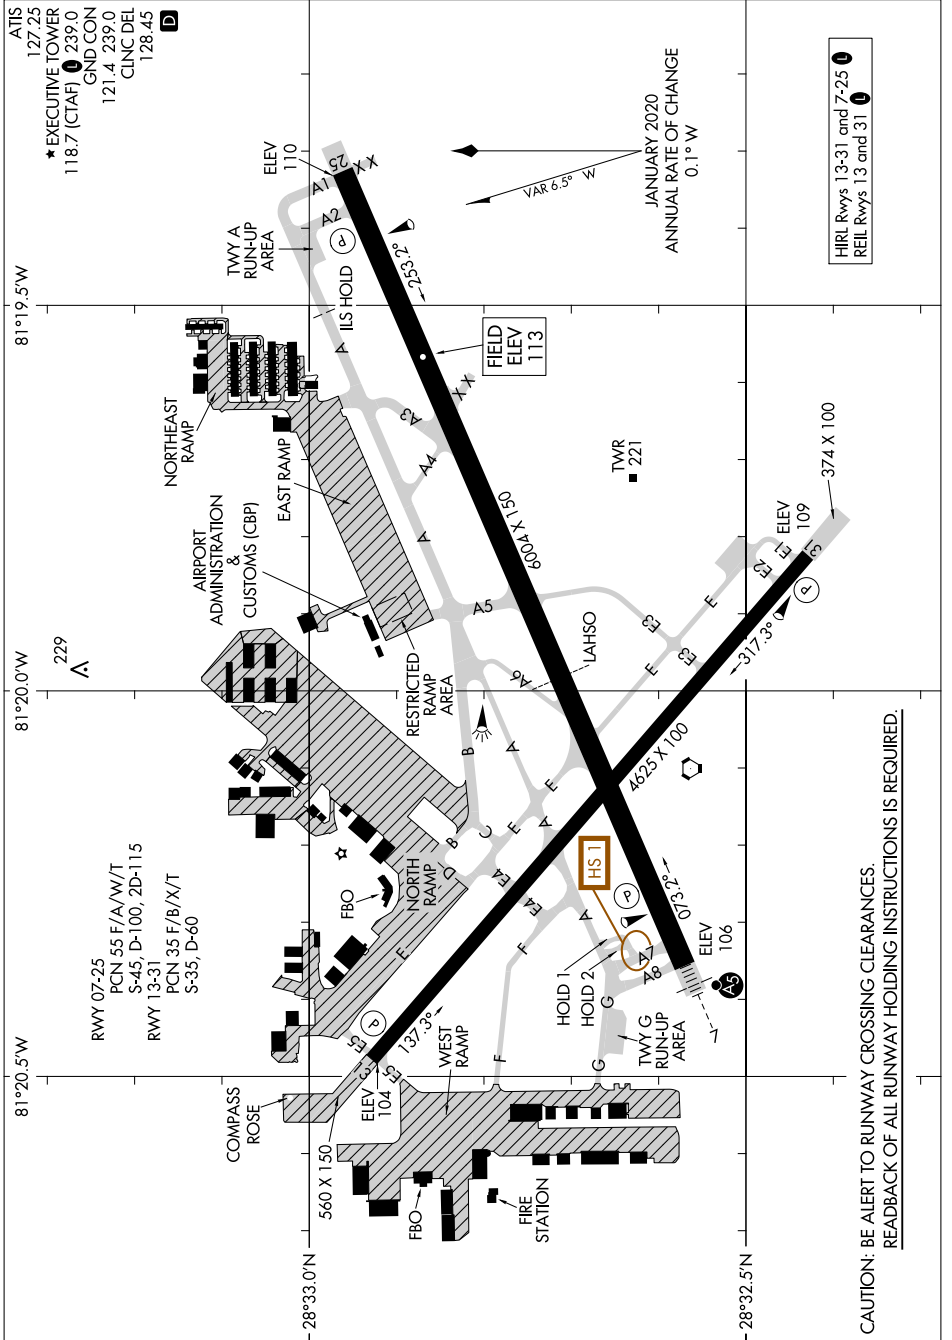

# AIRPORT DIAGRAM

AL-305 (FAA)

EXEC (O.R.L.)  
ORLANDO, FLORIDA

SE-3, 28 NOV 2024 to 26 DEC 2024

SE-3, 28 NOV 2024 to 26 DEC 2024

HIRL Rwy 13-31 and 7-25	1
REIL Rwy 13 and 31	1

**CAUTION: BE ALERT TO RUNWAY CROSSING CLEARANCES.  
READBACK OF ALL RUNWAY HOLDING INSTRUCTIONS IS REQUIRED.**

# AIRPORT DIAGRAM

ORLANDO, FLORIDA  
EXEC (O.R.L.)