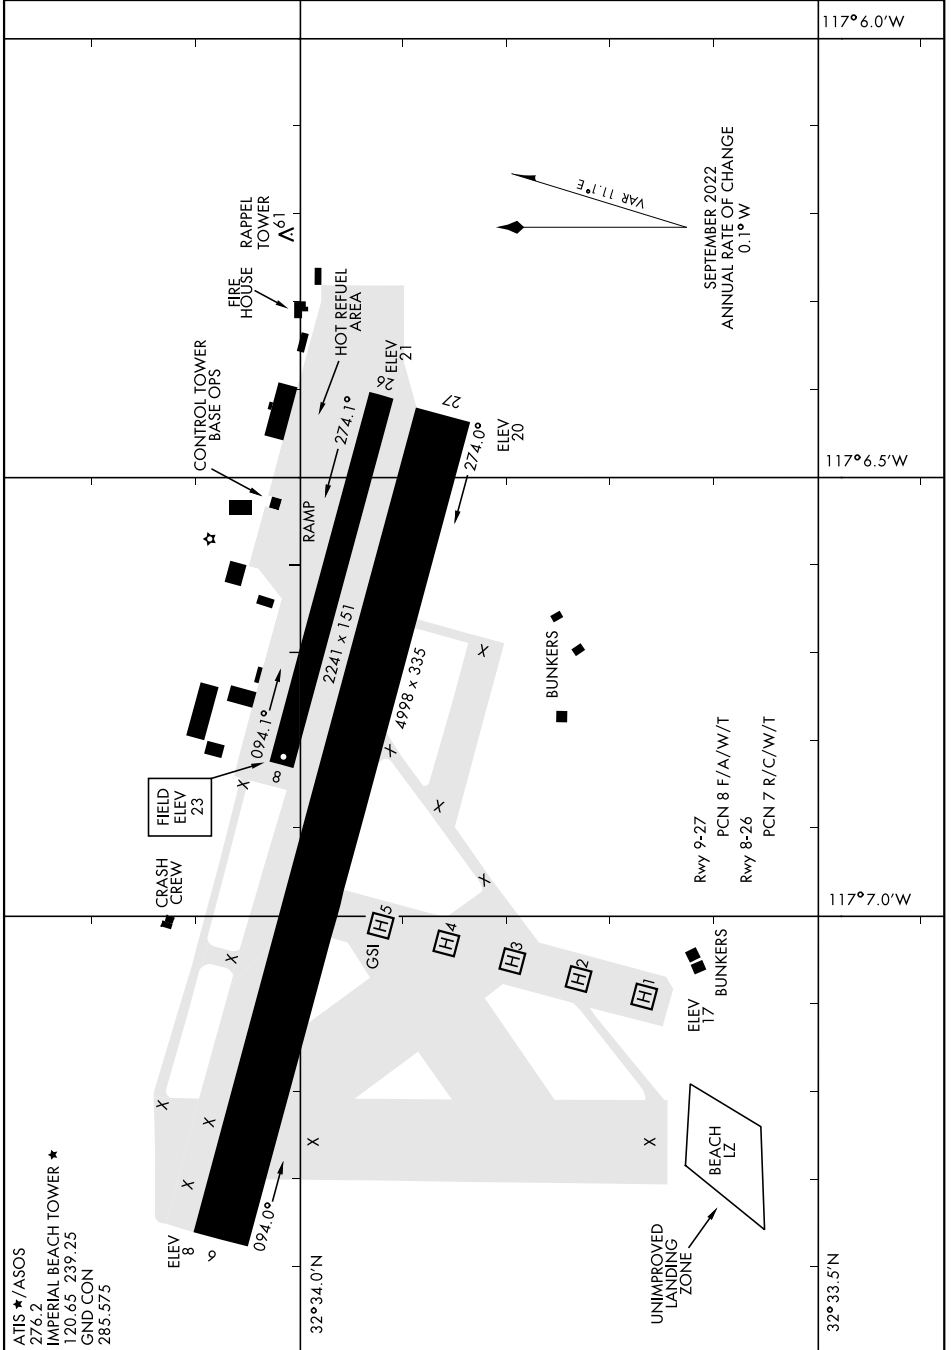

AIRPORT DIAGRAM

AL-307 [USN]

IMPERIAL BEACH NOLF (REAM FIELD) (KNRS)

IMPERIAL BEACH, CALIFORNIA

SW-3, 28 NOV 2024 to 26 DEC 2024

SW-3, 28 NOV 2024 to 26 DEC 2024

AIRPORT DIAGRAM

IMPERIAL BEACH, CALIFORNIA
IMPERIAL BEACH NOLF (REAM FIELD) (KNRS)