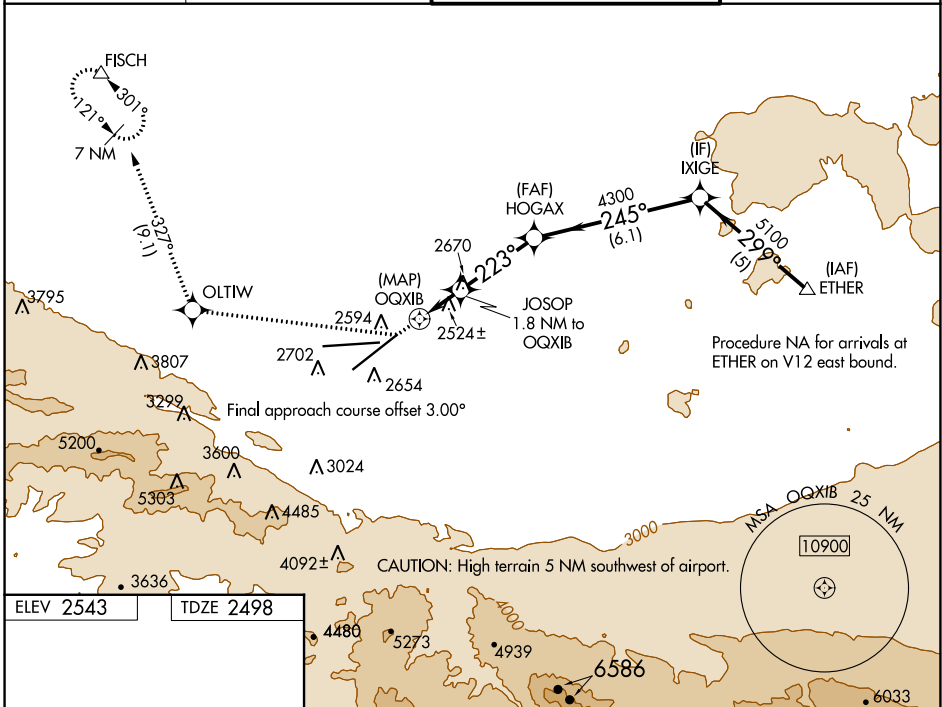

RNAV (GPS) RWY 22

PALMDALE USAF PLANT 42 (PMD)

⚠ Circling NA for Cats C and D south of Rwy 4 and 25.
DME/DME RNP-0.3 NA.

MISSED APPROACH: Climb to 3000 then climbing right turn to 6700 direct OLTW and on track 327° to FISCH and hold, continue climb-in-hold to 6700.

CATEGORY	A	B	C	D
LP MDA	2780-1¼ 282 (300-1¼)			
LNAV MDA	2860-1¼ 362 (400-1¼)			
C CIRCLING	3020-1¼ 477 (500-1¼)	3060-1¼ 517 (600-1¼)	3140-1½ 597 (600-1½)	3740-3 1197 (1200-3)

SW-3, 28 NOV 2024 to 26 DEC 2024

SW-3, 28 NOV 2024 to 26 DEC 2024