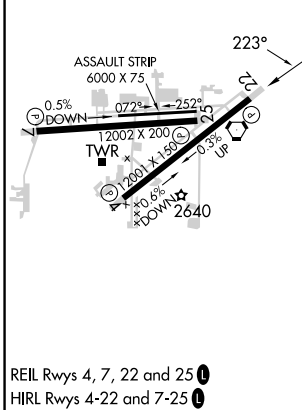

RNAV (GPS) RWY 22

PALMDALE USAF PLANT 42 (PMD)

⚠ Circling NA for Cats C and D south of Rwy 4 and 25.
DME/DME RNP-0.3 NA.

MISSED APPROACH: Climb to 3000 then climbing right turn to 6700 direct OLTW and on track 327° to FISCH and hold, continue climb-in-hold to 6700.

CATEGORY	A	B	C	D
LP MDA	2780-1¼ 282 (300-1¼)			
LNAV MDA	2860-1¼ 362 (400-1¼)			
C CIRCLING	3020-1¼ 477 (500-1¼)	3060-1¼ 517 (600-1¼)	3140-1½ 597 (600-1½)	3740-3 1197 (1200-3)

SW-3, 28 NOV 2024 to 26 DEC 2024