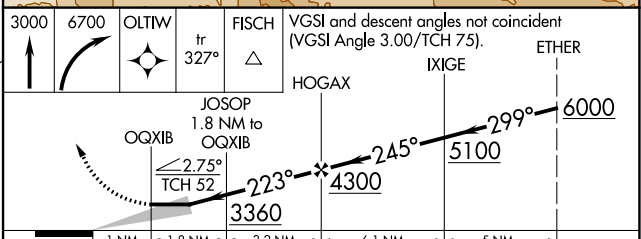

WAAS CH 45741 W22A	APP CRS 223°	Rwy ldg TDZE Apt Elev	12001 2498 2543

RNAV (GPS) RWY 22

PALMDALE USAF PLANT 42 (PMD)

⚠ Circling NA for Cats C and D south of Rwy 4 and 25.
DME/DME RNP-0.3 NA.

MISSED APPROACH: Climb to 3000 then climbing right turn to 6700 direct OLTW and on track 327° to FISCH and hold, continue climb-in-hold to 6700.

ATIS 118.275	JOSHUA APP CON 124.55 363.0	PALMDALE TOWER * 123.7 (CTAF) 0 317.6	GND CON 121.9 317.6

CATEGORY	A	B	C	D
LP MDA	2780-1¼ 282 (300-1¼)			
LNAV MDA	2860-1¼ 362 (400-1¼)			
C CIRCLING	3020-1¼ 477 (500-1¼)	3060-1¼ 517 (600-1¼)	3140-1½ 597 (600-1½)	3740-3 1197 (1200-3)

SW-3, 28 NOV 2024 to 26 DEC 2024

SW-3, 28 NOV 2024 to 26 DEC 2024