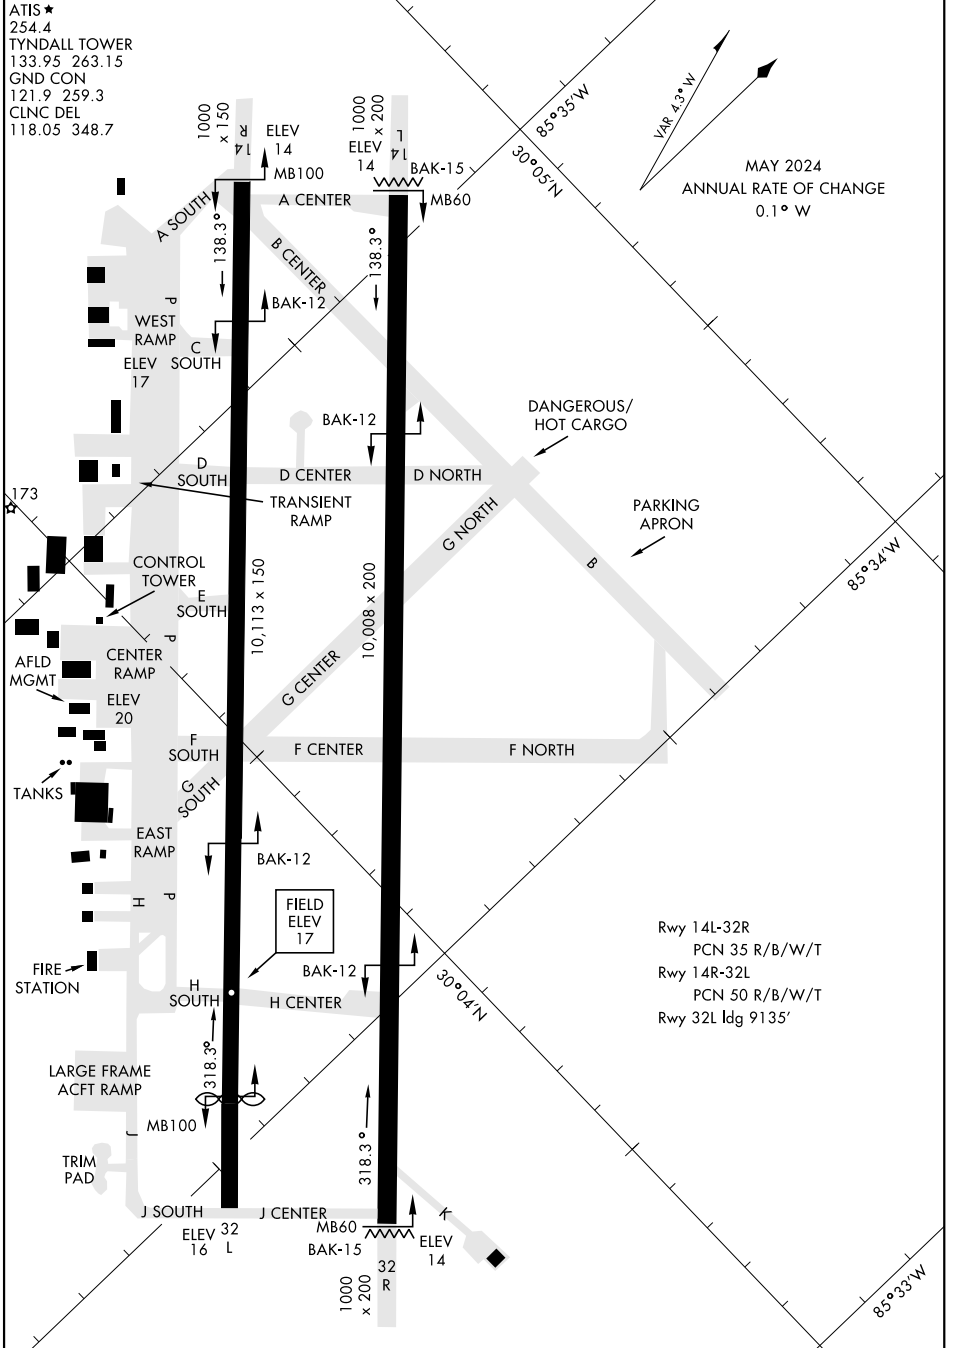

AIRPORT DIAGRAM

[USAF]

TYNDALL AFB (KPAM)

PANAMA CITY, FLORIDA

ATIS ★
 254.4
 TYNDALL TOWER
 133.95 263.15
 GND CON
 121.9 259.3
 CLNC DEL
 118.05 348.7

MAY 2024
 ANNUAL RATE OF CHANGE
 0.1° W

SE-3, 28 NOV 2024 to 26 DEC 2024

SE-3, 28 NOV 2024 to 26 DEC 2024

AIRPORT DIAGRAM

PANAMA CITY, FLORIDA

TYNDALL AFB (KPAM)