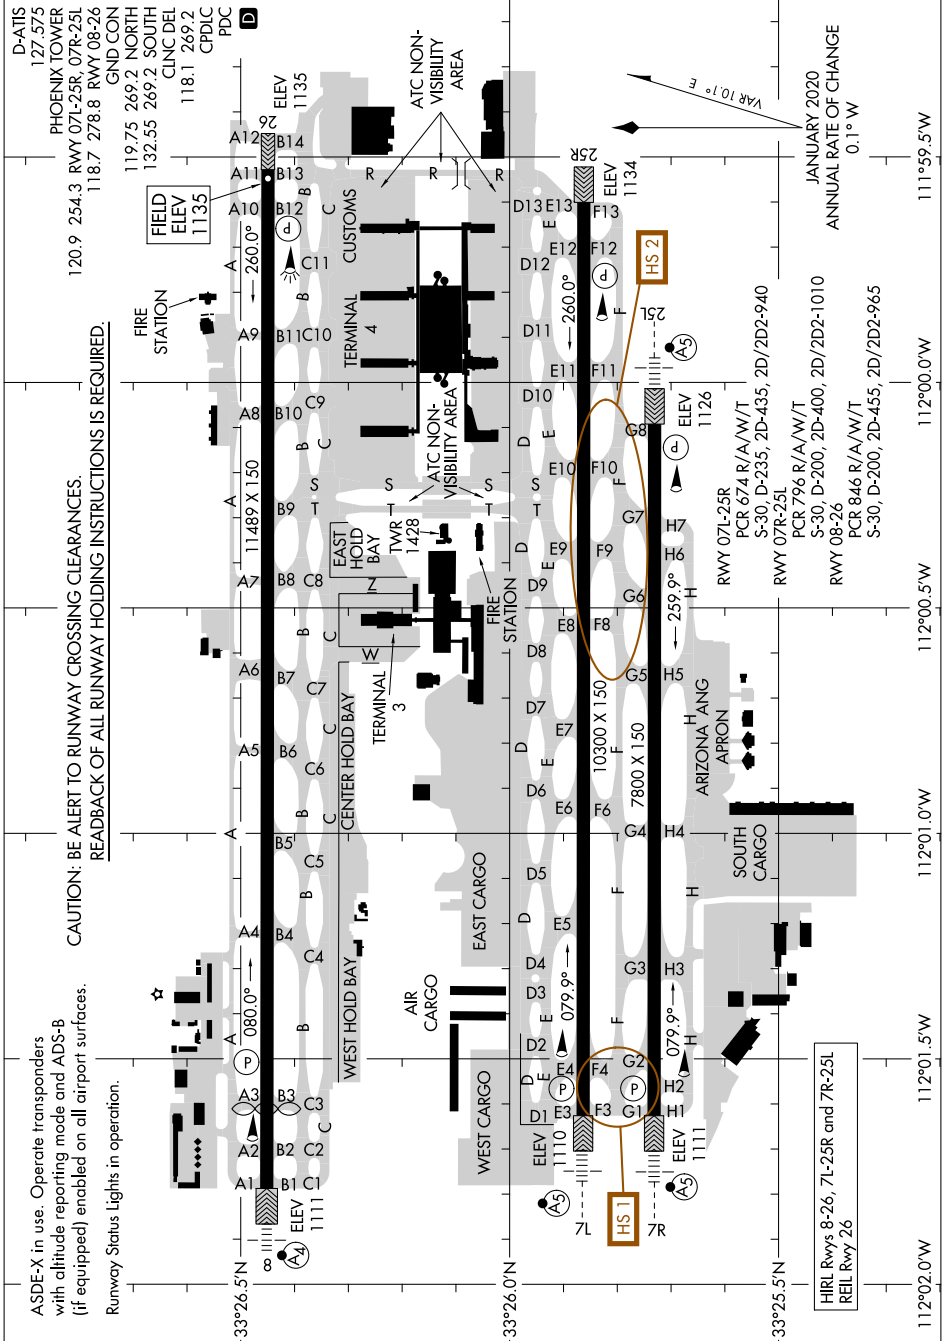

AIRPORT DIAGRAM

AL-322 (FAA)

PHOENIX SKY HARBOR INTL (PHX)
PHOENIX, ARIZONA

SW-4, 28 NOV 2024 to 26 DEC 2024

SW-4, 28 NOV 2024 to 26 DEC 2024

AIRPORT DIAGRAM

PHOENIX, ARIZONA
PHOENIX SKY HARBOR INTL (PHX)