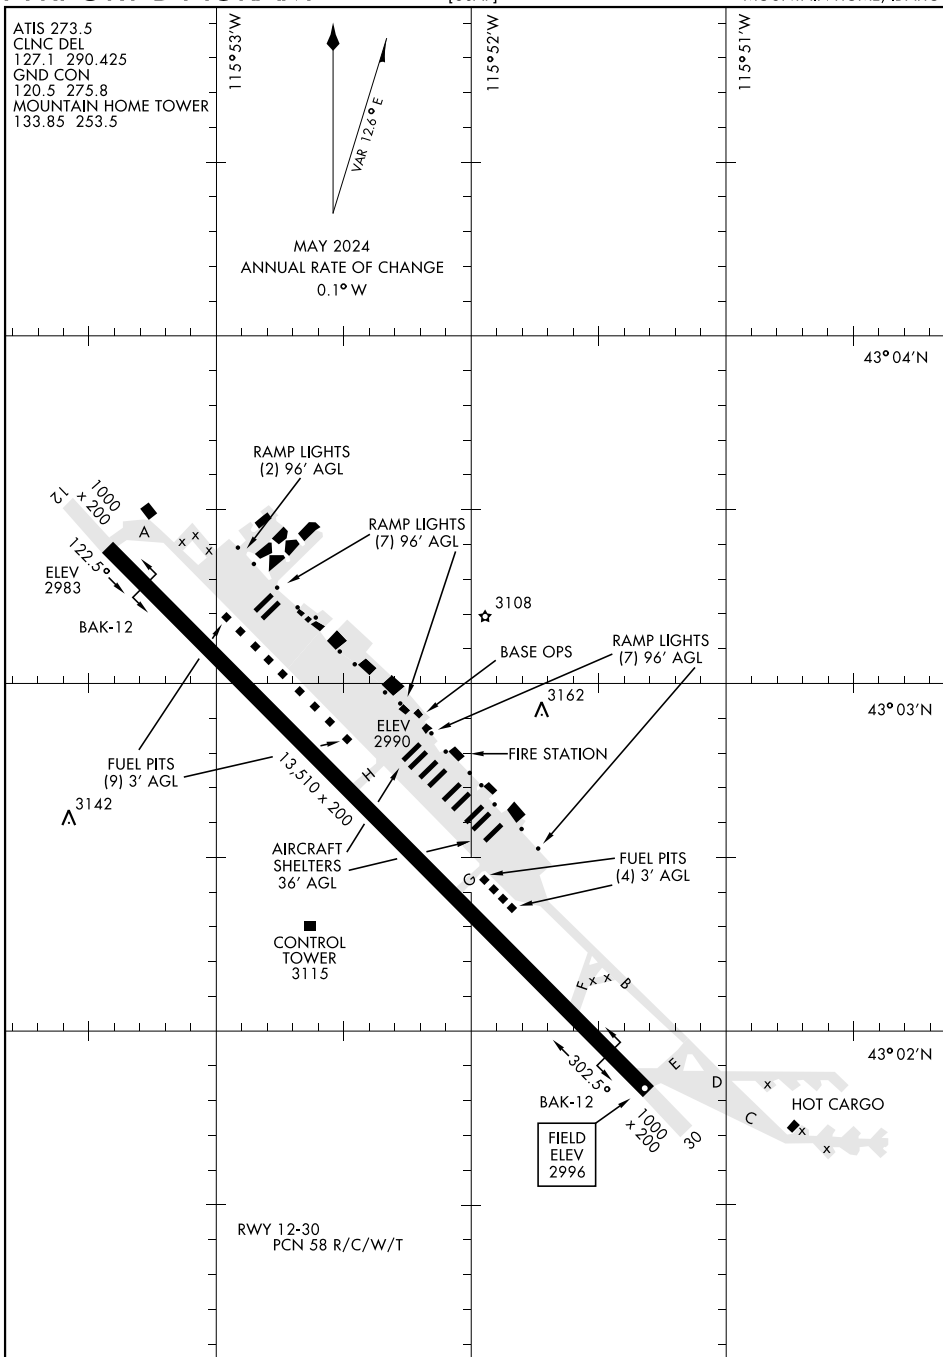

AIRPORT DIAGRAM

[USAF]

MOUNTAIN HOME AFB (KMUO)

MOUNTAIN HOME, IDAHO

ATIS 273.5
 CLNC DEL 127.1 290.425
 GND CON 120.5 275.8
 MOUNTAIN HOME TOWER 133.85 253.5

W 115°53'W

W 115°52'W

W 115°51'W

MAY 2024
 ANNUAL RATE OF CHANGE
 0.1° W

43°04'N

43°03'N

43°02'N

NW-1, 28 NOV 2024 to 26 DEC 2024

NW-1, 28 NOV 2024 to 26 DEC 2024

AIRPORT DIAGRAM

MOUNTAIN HOME, IDAHO
MOUNTAIN HOME AFB (KMUO)