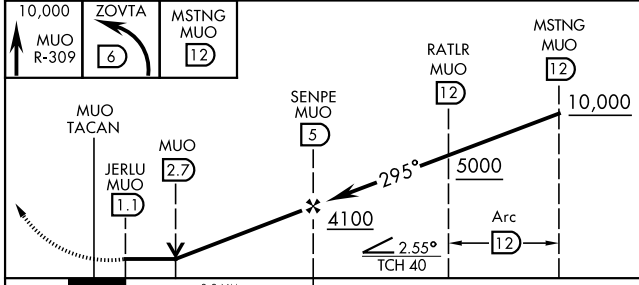

TACAN Z RWY 30

MOUNTAIN HOME AFB (KMUO)

TACAN MUO Chan 87	APCH CRS 295°	Rwy Idg 13,510 TDZE 2996 Arpt Elev 2996
--------------------------	----------------------	--

[USAF]

▼ * When ALS inop, increase CAT AB RVR to 55 and vis to 1 mile, CAT CDE vis to 1½ miles.
 ** Circling NA NE of Rwy 12-30.

MISSED APPROACH: Climb to 10,000 via MUO R-309 to ZOVRTA/6 DME, turn left and intercept MUO R-229 to MSTNG/12 DME and hold. Continue climb in hold to 10,000.

ATIS 273.5	MOUNTAIN HOME APP CON 124.8 259.1	MOUNTAIN HOME TOWER 133.85 253.5	GND CON 120.5 275.8	CLNC DEL 127.1 290.425
-------------------	--	---	----------------------------	-------------------------------

NW-1, 28 NOV 2024 to 26 DEC 2024

NW-1, 28 NOV 2024 to 26 DEC 2024

EMERG SAFE ALT 100 NM 14,200

ELEV	2996	TDZE	2996
------	------	------	------

CATEGORY	A	B	C	D	E
S-30 *	3480/24 484 (500-½)		3480/50 484 (500-1)		
CIRCLING **	3520-1 524 (600-1)	3560-1 564 (600-1)	3560-1½ 564 (600-1½)	3560-2 564 (600-2)	3700-2½ 704 (800-2½)