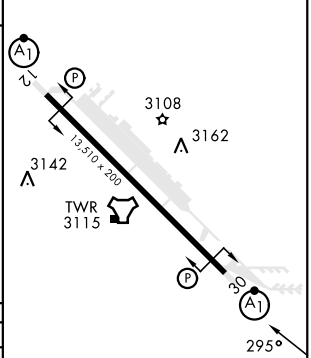

TACAN Z RWY 30

MOUNTAIN HOME AFB (KMUO)

TACAN MUO Chan 87	APCH CRS 295°	Rwy Idg 13,510 TDZE 2996 Arpt Elev 2996
--------------------------	----------------------	--

[USAF]

▼ * When ALS inop, increase CAT AB RVR to 55 and vis to 1 mile, CAT CDE vis to 1½ miles.
 ** Circling NA NE of Rwy 12-30.

MISSED APPROACH: Climb to 10,000 via MUO R-309 to ZOVRTA/6 DME, turn left and intercept MUO R-229 to MSTNG/12 DME and hold. Continue climb in hold to 10,000.

ATIS 273.5	MOUNTAIN HOME APP CON 124.8 259.1	MOUNTAIN HOME TOWER 133.85 253.5	GND CON 120.5 275.8	CLNC DEL 127.1 290.425
-------------------	--	---	----------------------------	-------------------------------

NW-1, 28 NOV 2024 to 26 DEC 2024

NW-1, 28 NOV 2024 to 26 DEC 2024

EMERG SAFE ALT 100 NM 14,200

ELEV	2996	TDZE	2996
------	------	------	------

CATEGORY	A	B	C	D	E
S-30 *	3480/24 484 (500-½)		3480/50 484 (500-1)		
CIRCLING **	3520-1 524 (600-1)	3560-1 564 (600-1)	3560-1½ 564 (600-1½)	3560-2 564 (600-2)	3700-2½ 704 (800-2½)

HIRL Rwy 12-30

TACAN Z RWY 30