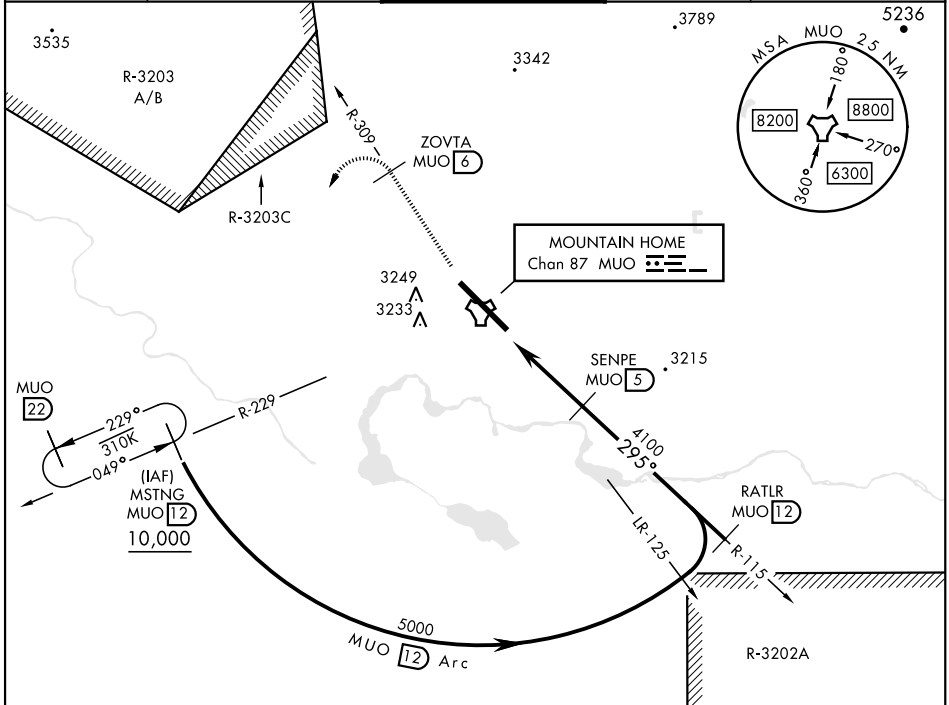

TACAN Z RWY 30

MOUNTAIN HOME AFB (KMUO)

TACAN MUO Chan 87	APCH CRS 295°	Rwy Idg 13,510 TDZE 2996 Arpt Elev 2996
--------------------------	----------------------	--

[USAF]

▼ * When ALS inop, increase CAT AB RVR to 55 and vis to 1 mile, CAT CDE vis to 1½ miles.
 ** Circling NA NE of Rwy 12-30.

MISSED APPROACH: Climb to 10,000 via MUO R-309 to ZOVRTA/6 DME, turn left and intercept MUO R-229 to MSTNG/12 DME and hold. Continue climb in hold to 10,000.

ATIS 273.5	MOUNTAIN HOME APP CON 124.8 259.1	MOUNTAIN HOME TOWER 133.85 253.5	GND CON 120.5 275.8	CLNC DEL 127.1 290.425
-------------------	--	---	----------------------------	-------------------------------

NW-1, 28 NOV 2024 to 26 DEC 2024

NW-1, 28 NOV 2024 to 26 DEC 2024

EMERG SAFE ALT 100 NM 14,200

ELEV	2996	TDZE	2996
------	------	------	------

CATEGORY	A	B	C	D	E
S-30 *	3480/24 484 (500-½)		3480/50 484 (500-1)		
CIRCLING **	3520-1 524 (600-1)	3560-1 564 (600-1)	3560-1½ 564 (600-1½)	3560-2 564 (600-2)	3700-2½ 704 (800-2½)

HIRL Rwy 12-30

TACAN Z RWY 30