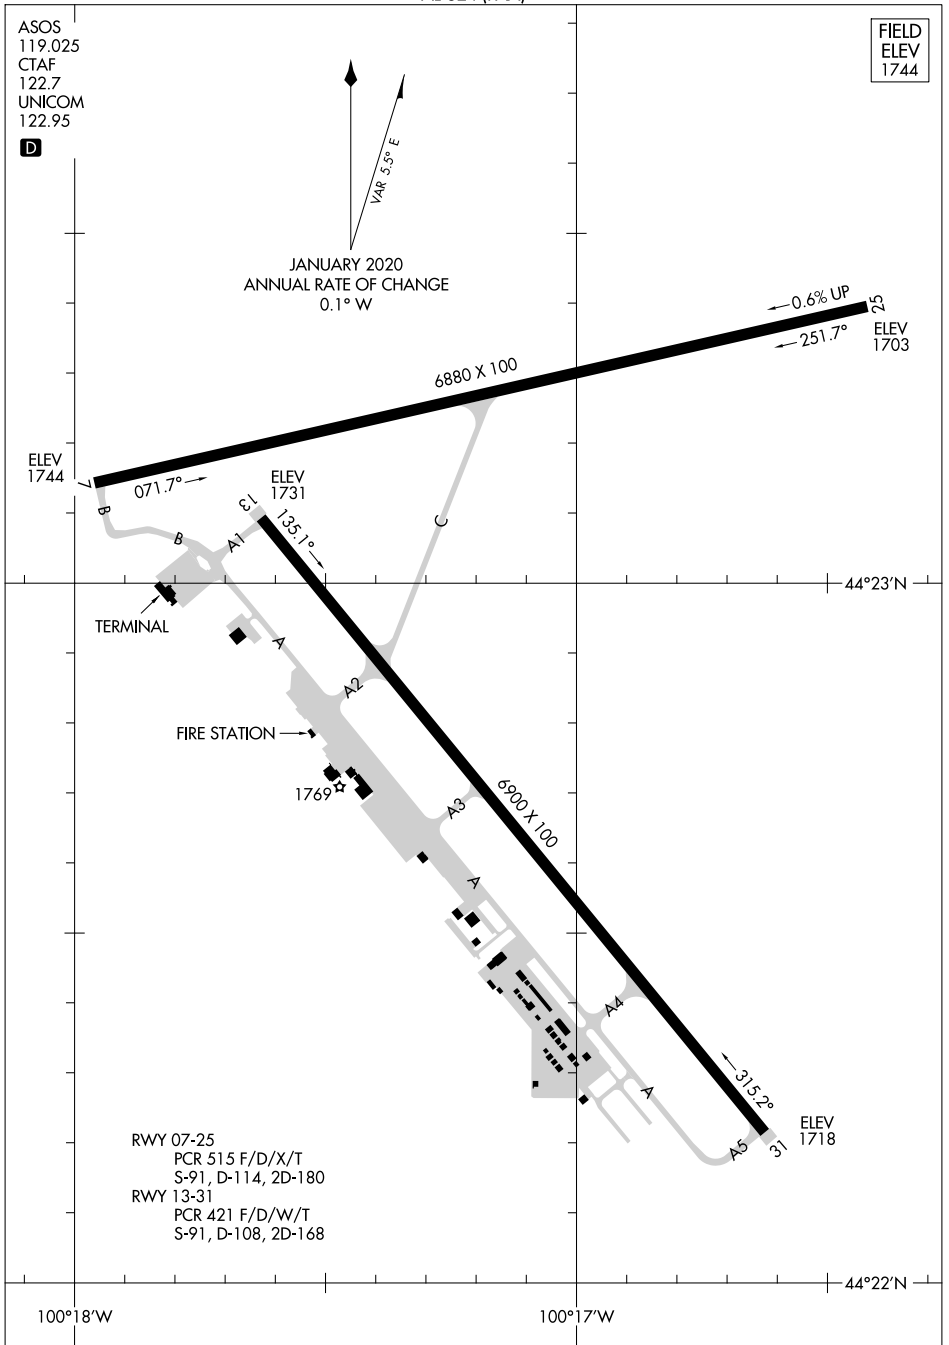

24305

AIRPORT DIAGRAM

PIERRE RGNL (PIR)
PIERRE, SOUTH DAKOTA

AL-324 (FAA)

ASOS
119.025
CTAF
122.7
UNICOM
122.95

D

FIELD
ELEV
1744

↑
↑
VAR 5.5° E
JANUARY 2020
ANNUAL RATE OF CHANGE
0.1° W

NC-1, 28 NOV 2024 to 26 DEC 2024

NC-1, 28 NOV 2024 to 26 DEC 2024

AIRPORT DIAGRAM

24305

PIERRE, SOUTH DAKOTA
PIERRE RGNL (PIR)