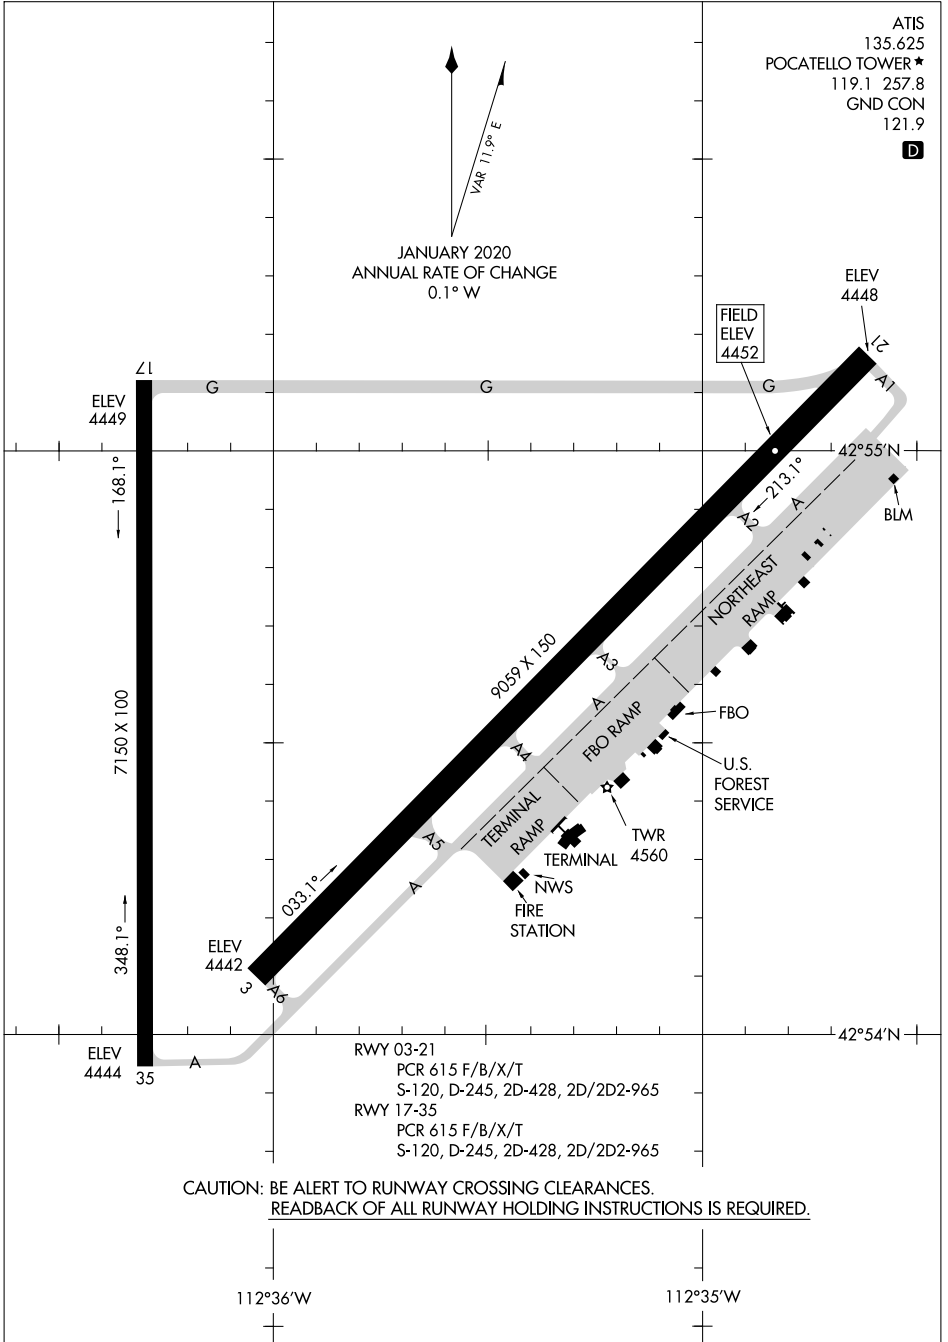

AIRPORT DIAGRAM

POCATELLO RGNL (PIH)
POCATELLO, IDAHO

AL-327 (FAA)

ATIS 135.625
POCATELLO TOWER ★ 119.1 257.8
GND CON 121.9
D

JANUARY 2020
ANNUAL RATE OF CHANGE
0.1° W

NW-1, 28 NOV 2024 to 26 DEC 2024

NW-1, 28 NOV 2024 to 26 DEC 2024

CAUTION: BE ALERT TO RUNWAY CROSSING CLEARANCES.
READEBACK OF ALL RUNWAY HOLDING INSTRUCTIONS IS REQUIRED.

AIRPORT DIAGRAM

POCATELLO, IDAHO
POCATELLO RGNL (PIH)