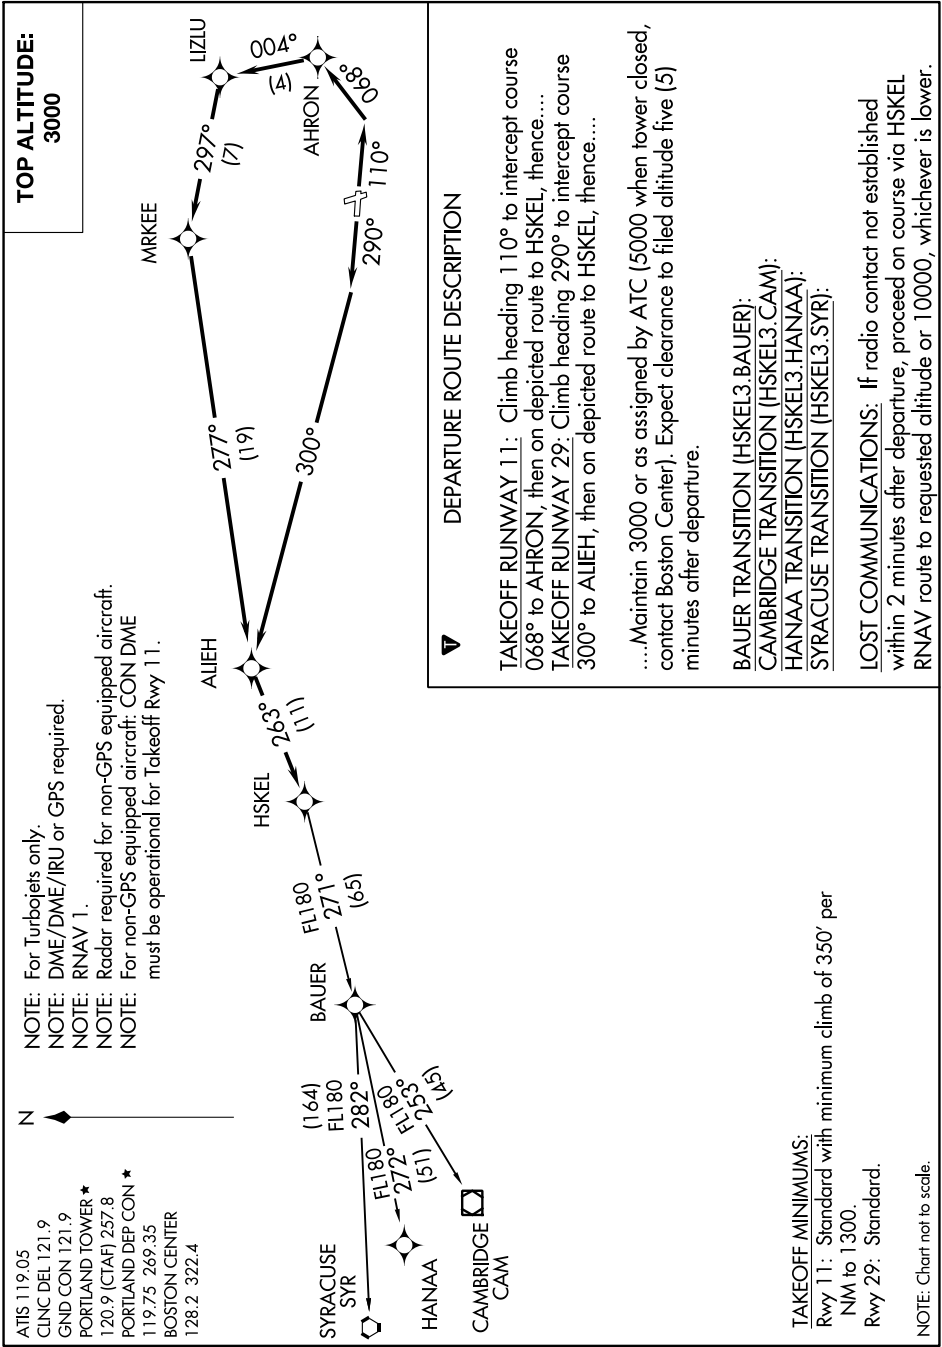

# HSKEL THREE DEPARTURE (RNAV)

NE-1, 28 NOV 2024 to 26 DEC 2024

ATIS 119.05  
 CLNC DEL 121.9  
 GND CON 121.9  
 PORTLAND TOWER \*  
 120.9 (CTAF) 257.8  
 PORTLAND DEP CON \*  
 119.75 269.35  
 BOSTON CENTER  
 128.2 322.4

NE-1, 28 NOV 2024 to 26 DEC 2024